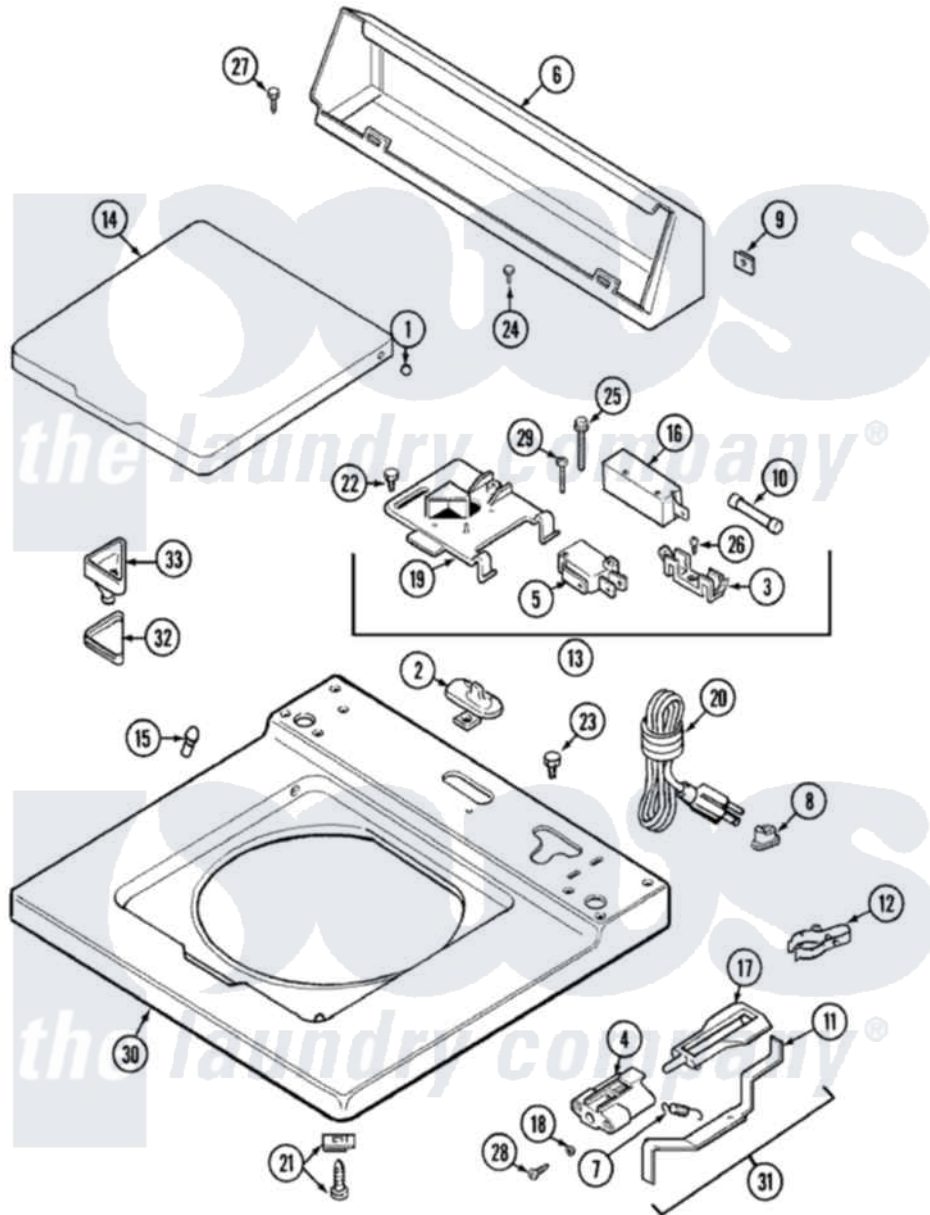

# Maytag LAT9824AKM 05 - TOP

Maytag [Residential Maytag LAT9824AKM Washer Parts](#) Parts Diagram 05 - TOP  
 Click on the part number to view part

Item	Original Part Number	Replaced By	Status	Part Description
1	<a href="#">211726</a>			Hinge, Ball Lid
2	<a href="#">22001298</a>			Cap, Top Cover
"	207159	<a href="#">489355</a>		Screw, 8 X 1/2
3	<a href="#">207167</a>			Block, Fuse
4	216256		Not Available	BRACKET, UNBALANCE
5	<a href="#">207166</a>			Switch, Check
6	205635L		Not Available	CONSOLE (ALM)
7	<a href="#">213720</a>			Spring, Lid Switch
8	<a href="#">216183</a>			Grommet, Cord Export
9	<a href="#">215075</a>			Fastener, Control Panel To Console
10	207168	<a href="#">22001682</a>		Switch Assembly, Lid W/4amp Fuse
11	<a href="#">22001136</a>			Lever, Unbalance
12	<a href="#">311155</a>			Ground Wire And Clamp
"	<a href="#">301548</a>			Clamp, Ground Wire
13	207176	<a href="#">22001682</a>		Switch Assembly, Lid W/4amp