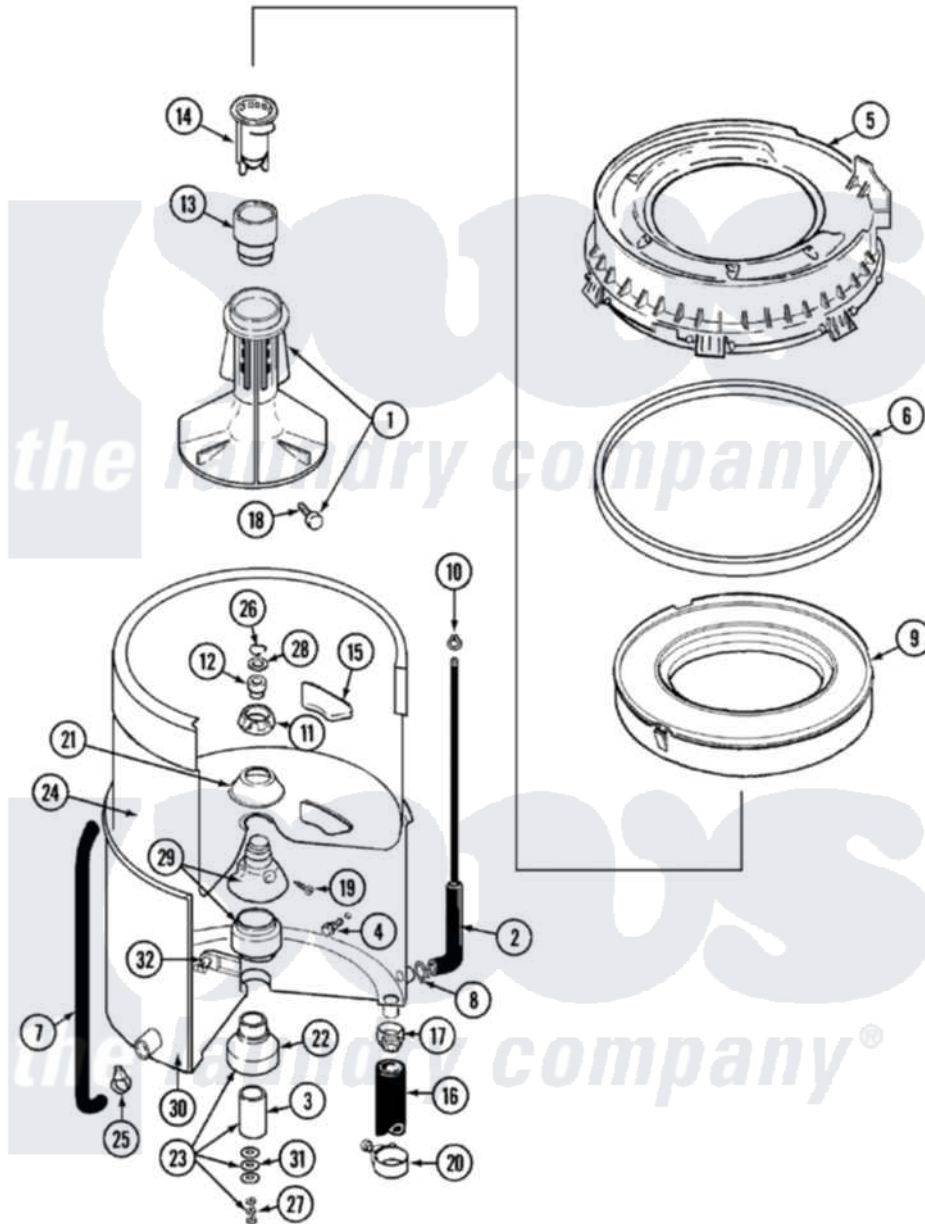

Maytag LAT9824AKM 07 - TUB

Maytag [Residential Maytag LAT9824AKM Washer Parts](#) Parts Diagram 07 - TUB
 Click on the part number to view part

Item	Original Part Number	Replaced By	Status	Part Description
1	207228			Agitator W/Lock Screw
2	22001036	22001619		Tube, Water Level Switch
3	211130			Bearing Liner, Tub Bearing
4	200744	W10175939		Bolt
"	205254	W10175938		Bolt
5	22001299			Tub Cover And Gasket Assembly
6	Y22001201	22001007		Gasket, Cover To Tub
7	22001320			Tube, Bleach
8	211641			Clamp, 1-1/16"
9	22001142			Ring, Balance
10	410296	596669		Clamp, Manifold
11	211047	6-2110472		Nut- Clamp
12	Y0A4298	6-0A57420		Seal- Agitator
13	22001295			Housing, Dispenser
14	22001294			Cup, Dispensing
15	207219			Filter, Self-Cleaning

16	213045		Hose, Outer Tub Part Not Used
17	201011	285655	Clamp, Hose
18	206478		Not Available
19	211618	22001423	Set Screw, Mounting Stem
20	202574	3367052	Clamp, Hose
21	211210		Washer, Clamping Nut
22	200824	6-2040130	Tub Bearin
23	204013	6-2040130	Tub Bearin
24	22001139		Tub, Inner
25	205161	489503	Clamp
26	Y015667		Retaining Ring
27	Y054867		Washer, Lock
28	Y015666		Washer, Retaining -
29	204012	6-2095720	Mounting S
30	22001114		Not Available
31	211100		TUB, OUTER (EX. LARGE)
32	214434		Washer, Outer Tub
			Spout, Deflector