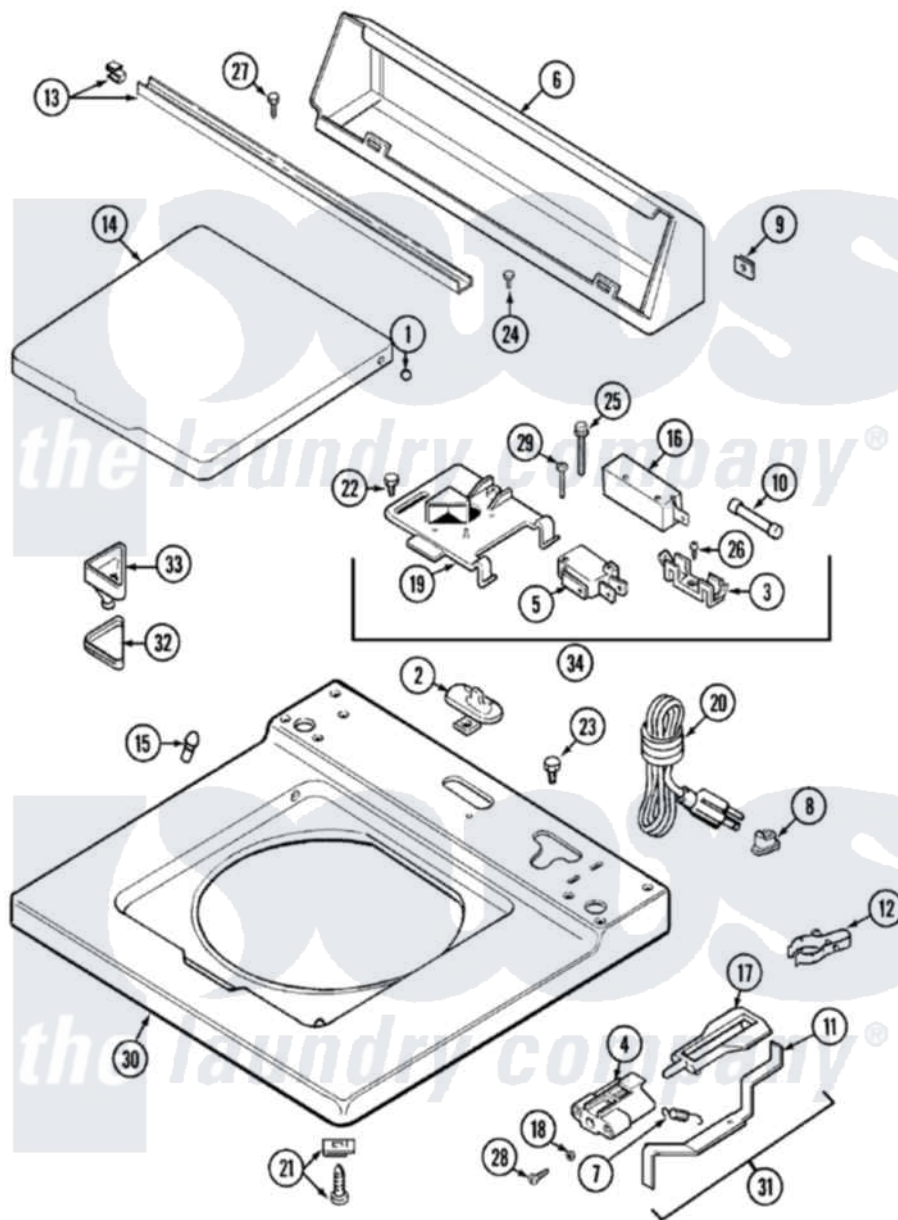

# Maytag LAT9824BGE 05 - TOP

Maytag [Residential Maytag LAT9824BGE Washer Parts](#) Parts Diagram 05 - TOP  
 Click on the part number to view part

Item	Original Part Number	Replaced By	Status	Part Description
1	<a href="#">211726</a>			Hinge, Ball Lid
2	207159	<a href="#">489355</a>		Screw, 8 X 1/2
"	<a href="#">22001298</a>			Cap, Top Cover
3	<a href="#">207167</a>			Block, Fuse
4	216256		Not Available	BRACKET, UNBALANCE
5	<a href="#">207166</a>			Switch, Check
6	<a href="#">205635</a>			Console
7	<a href="#">213720</a>			Spring, Lid Switch
8	<a href="#">216183</a>			Grommet, Cord Export
9	<a href="#">215075</a>			Fastener, Control Panel To Console
10	207168	<a href="#">22001682</a>		Switch Assembly, Lid W/4amp Fuse
11	<a href="#">22001136</a>			Lever, Unbalance
12	<a href="#">301548</a>			Clamp, Ground Wire
13	22001387		Not Available	CHANNEL ASSY.
14	22001206	<a href="#">22001893</a>		Lid

15	<a href="#">212716</a>		Bumper, Lid
16	205415	<a href="#">279347</a>	Switch-Lid
17	<a href="#">216255</a>		Plunger, Lid Switch
18	<a href="#">211500</a>		Washer, Bracket To Top Cover
19	Y215699	<a href="#">22001678</a>	Bracket, Switch And Fuse
20	208746	Not Available	CORD, POWER (EXPORT)
21	<a href="#">204445</a>		Screw And Fastener Assembly
22	207159	<a href="#">489355</a>	Screw, 8 X 1/2
23	210186	<a href="#">3370225</a>	Screw
24	211294	<a href="#">90767</a>	Screw, 8A X 3/8 HeX Washer Head Tapping
"	<a href="#">Y313559</a>		Screw
25	<a href="#">213501</a>		Screw, No.6-20 X 1-1/8 Inch
26	<a href="#">Y311711</a>		Screw, Fuse Block
27	<a href="#">Y313559</a>		Screw
28	910182	<a href="#">25-7809</a>	Screw, No.6-20 1/2 Flthd Torx
29	<a href="#">22001352</a>		Screw, Check Switch
30	<a href="#">22001119</a>		Top, Main
31	<a href="#">22001311</a>		Unbalance Lever Assembly
32	215374	Not Available	GASKET FOR BLEACH CUP
33	22001202	<a href="#">22001006</a>	Cup, Bleach
34	207176	<a href="#">22001682</a>	Switch Assembly, Lid W/4amp Fuse