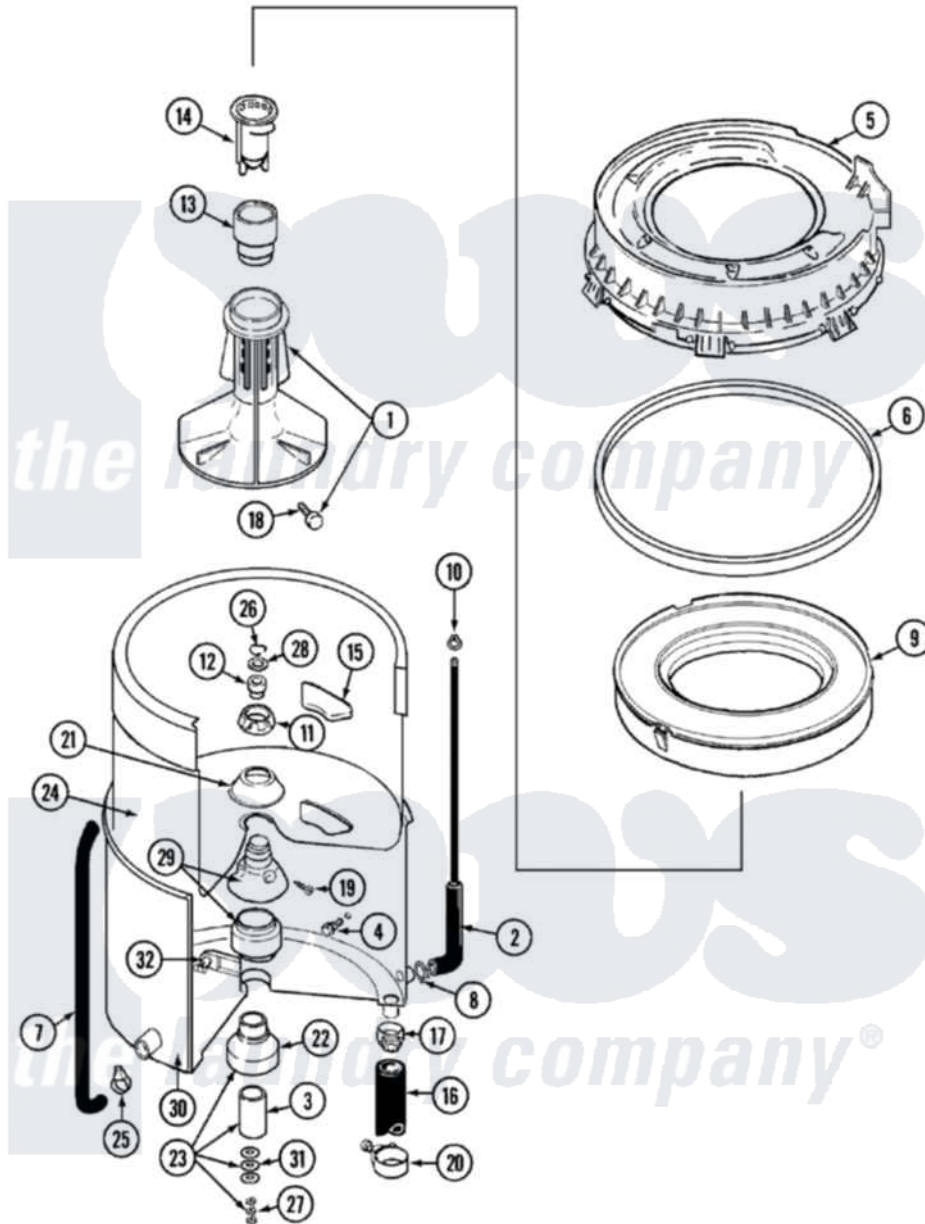

# Maytag LAT9824BGE 07 - TUB

Maytag [Residential Maytag LAT9824BGE Washer Parts](#) Parts Diagram 07 - TUB  
 Click on the part number to view part

Item	Original Part Number	Replaced By	Status	Part Description
1	<a href="#">207228</a>			Agitator W/Lock Screw
2	22001036	<a href="#">22001619</a>		Tube, Water Level Switch
3	<a href="#">211130</a>			Bearing Liner, Tub Bearing
4	200744	<a href="#">W10175939</a>		Bolt
"	205254	<a href="#">W10175938</a>		Bolt
5	<a href="#">22001299</a>			Tub Cover And Gasket Assembly
6	Y22001201	<a href="#">22001007</a>		Gasket, Cover To Tub
7	<a href="#">22001320</a>			Tube, Bleach
8	<a href="#">211641</a>			Clamp, 1-1/16"
9	<a href="#">22001142</a>			Ring, Balance
10	410296	<a href="#">596669</a>		Clamp, Manifold
11	211047	<a href="#">6-2110472</a>		Nut- Clamp
12	Y0A4298	<a href="#">6-0A57420</a>		Seal- Agitator
13	<a href="#">22001295</a>			Housing, Dispenser
14	<a href="#">22001294</a>			Cup, Dispensing
15	<a href="#">207219</a>			Filter, Self-Cleaning

16	<a href="#">22001281</a>		Hose, Drain
17	201011	<a href="#">285655</a>	Clamp, Hose
18	206478	Not Available	SCREW & WASHER FOR AGITATOR
19	211618	<a href="#">22001423</a>	Set Screw, Mounting Stem
20	202574	<a href="#">3367052</a>	Clamp, Hose
21	<a href="#">211210</a>		Washer, Clamping Nut
22	200824	<a href="#">6-2040130</a>	Tub Bearin
23	204013	<a href="#">6-2040130</a>	Tub Bearin
24	<a href="#">22001139</a>		Tub, Inner
25	205161	<a href="#">489503</a>	Clamp
26	<a href="#">Y015667</a>		Retaining Ring
27	<a href="#">Y054867</a>		Washer, Lock
28	<a href="#">Y015666</a>		Washer, Retaining -
29	204012	<a href="#">6-2095720</a>	Mounting S
30	22001114	Not Available	TUB, OUTER (EX. LARGE)
31	<a href="#">211100</a>		Washer, Outer Tub
32	<a href="#">214434</a>		Spout, Deflector