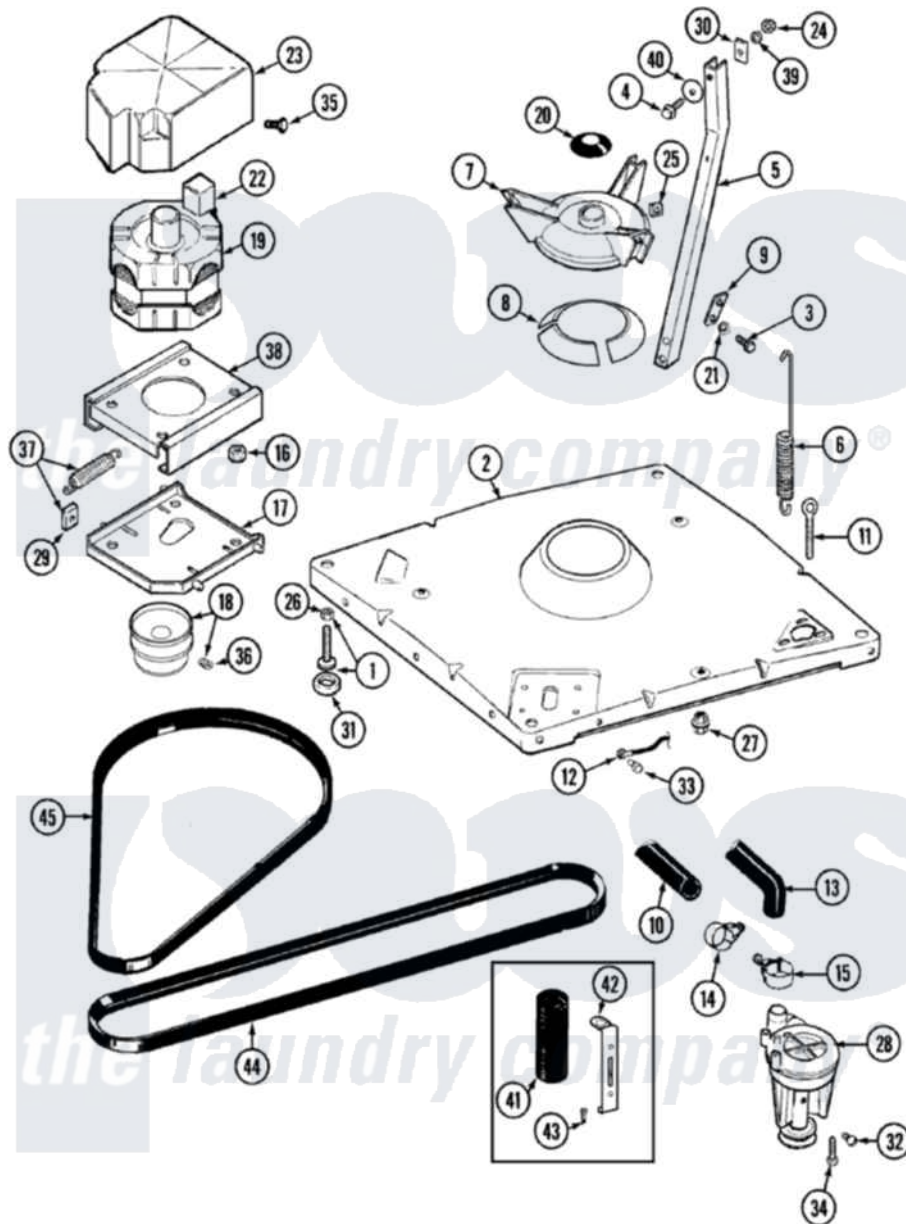

Maytag LAT9824DAM 01 - BASE

Maytag [Residential Maytag LAT9824DAM Washer Parts](#) Parts Diagram 01 - BASE
 Click on the part number to view part

Item	Original Part Number	Replaced By	Status	Part Description
1	Y302699	22003428		Leg, Adjustable
2	22001172	22002150		Base
3	Y015627			Screw- Hex
4	200744	W10175939		Bolt
"	205254	W10175938		Bolt
5	213053			Brace, Tub Part Not Used
6	22001300			Spring, Centering
7	203725			Damper W/Bolt And Clip
8	203956			Damper Pad Kit
9	213073			Washer, Double Brace
10	214767	22001448		Hose, Pump
11	216416			Bolt, Eye/Centering Spring
12	901220			Ground Wire
13	213045			Hose, Outer Tub Part Not Used
14	202574	3367052		Clamp, Hose
15	202574	3367052		Clamp, Hose

16	Y311426	3400029	Nut, Adapter Plate
17	22001301		Mount, Motor Lower-Assembly
18	200816	6-2008160	Pulley- MO
19	201807	12002353	Motor-Drve
20	211028	22001586	Deflector, Water
21	911852	486009	Lockwasher
22	205131		Switch, Motor External Start
"	206504		Motor External Start Switch
23	215098		Shield, Motor
24	Y052734		Nut, Carrage Bolts And Bracket
25	Y052785		Nut, Brace To Damper
26	210385		Lock Nut For Adjustable Leg
27	211949		Nut, Adjustment Eyebolt
28	202203	6-2022030	Pump As Pa
29	204998	205000	Roller And Spring Kit 4+Spr
30	212979	Not Available	WASHER, TUB BRACE
31	210684		Foot, Adjustable Leg
32	Y015408	22003235	Screw, Bearing Insert
33	912365	3370225	Screw
34	211880		Screw, HeX Head No.10 X 1/2 Inc
35	213121	3400111	Screw, 12-14 X 5/8
36	Y053241		Set Screw, Motor Pulley
37	205000		Roller And Spring Kit 4+Spr
38	214956		Motor Mount Assembly
39	Y054867		Washer, Lock
40	211100		Washer, Outer Tub
41	Y200832		Capacitor
42	22001396		Clip, Capacitor
43	211294	90767	Screw, 8A X 3/8 HeX Washer Head Tapping
44	211124		Part Not Used
45	211125		V Belt, DiVe Pulley