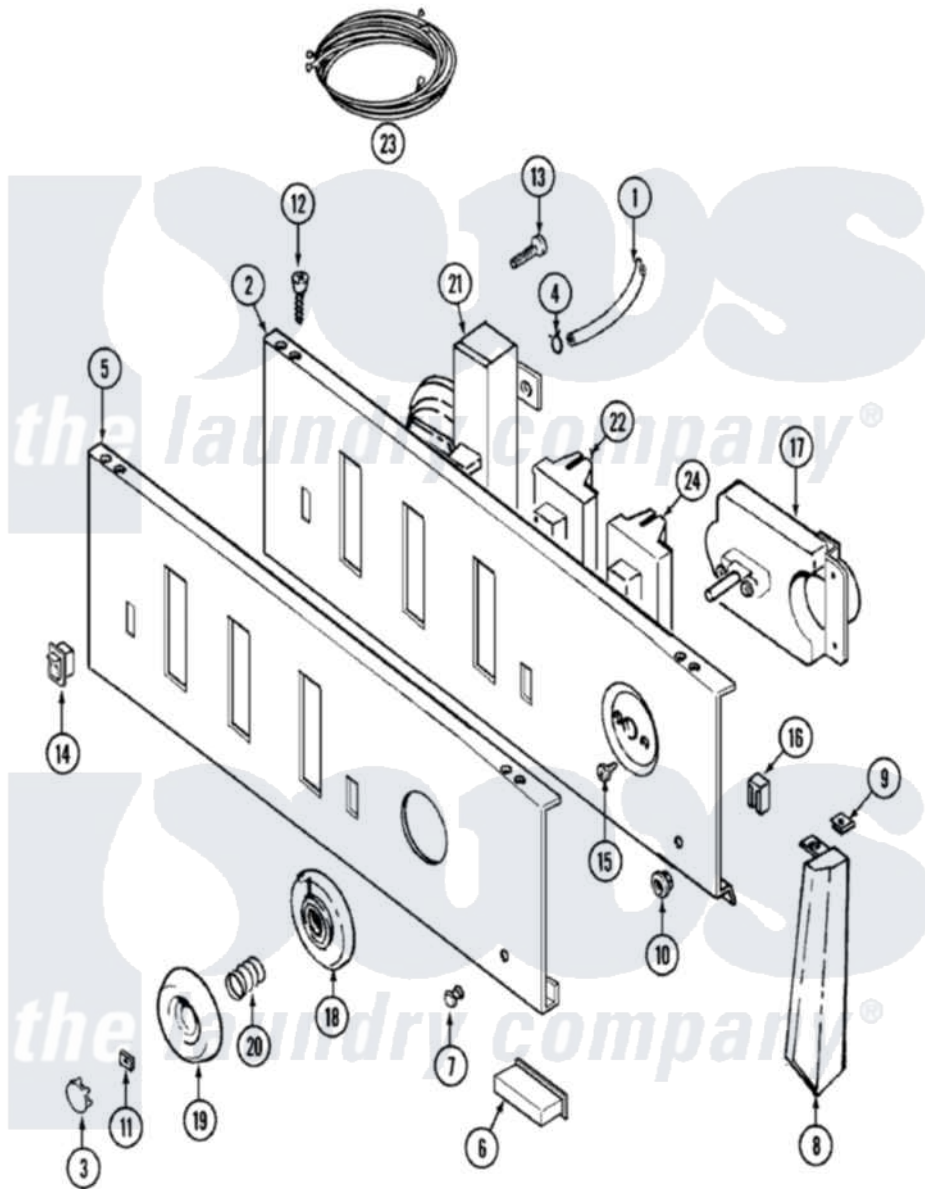

Maytag LAT9824DAM 04 - CONTROL PANEL

Maytag [Residential Maytag LAT9824DAM Washer Parts](#) Parts Diagram 04 - CONTROL PANEL
 Click on the part number to view part

Item	Original Part Number	Replaced By	Status	Part Description
1	22001036	22001619		Tube, Water Level Switch
2	22001133			Plate, Support
"	315483	3370225		Screw
"	204807			Ground Wire, Supp. Plte To Top Cover
3	216424		Not Available	CAP, KNOB (ALM)
4	410296	596669		Clamp, Manifold
5	22001452		Not Available	PANEL, CONTROL (ALM)
6	214897			Pad, Control Panel
7	22001215	7730P011-60		Lens, Indicator Light
8	22001292	22001567		Cap, End
"	22001566	22001293		End Cap, Control Panel
"	22001567			Cap, End
"	22001293			End Cap, Control Panel
9	214894			Fastener, End Cap
10	214872			Palnut, End Cap Note: Nut, Lamp Holder

11	211605		Bezel, Timer Dial
12	210932		Screw, No.8 X 9/16 Ctsk Note: Screw, Inlet Duct
13	211168	W10139210	Screw, 8-18 X 5/16
14	22001282	22001135	Switch, Rocker
15	216412		Screw, Bracket To Timer
16	903115		Lock Light
17	22001023		Timer
18	22001266	Not Available	BEZEL, TIMER KNOB (ALM)
19	22001199	Not Available	KNOB ASSY. (ALM)
20	211065		Spring, Index Wheel
21	22001454	Not Available	SWITCH, INFINITE (ALM)
22	22001455	Not Available	SWITCH, WATER TEMP. (ALM)
23	22001529		Harness, Wire
24	22001458	Not Available	SWITCH, SPEED CONTROL (ALM)
25	16000327	Not Available	GUIDE, QUICK REF. - MAYTAG
"	22001094		Manual, Use And Care