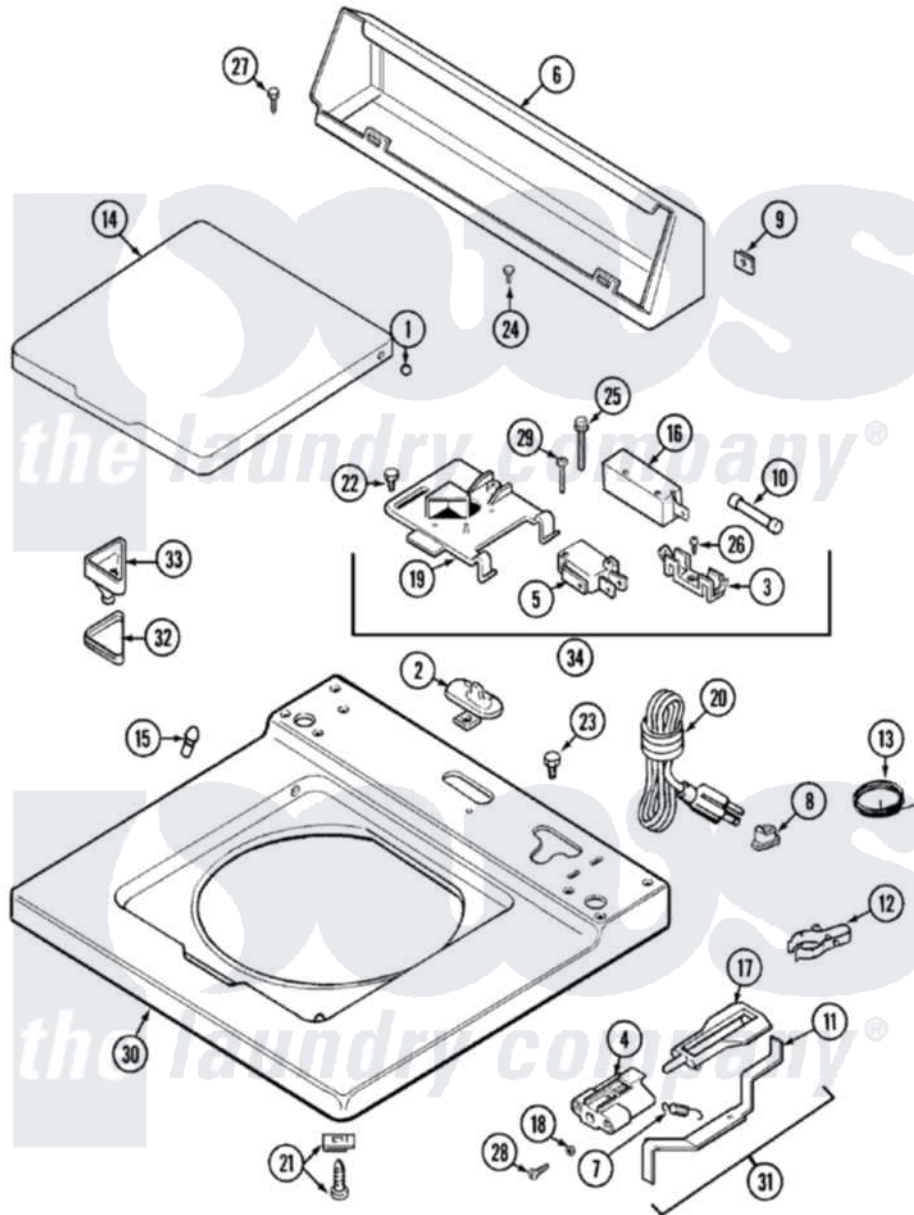

# Maytag LAT9824DAM 05 - TOP

Maytag [Residential Maytag LAT9824DAM Washer Parts](#) Parts Diagram 05 - TOP  
 Click on the part number to view part

Item	Original Part Number	Replaced By	Status	Part Description
1	<a href="#">211726</a>			Hinge, Ball Lid
2	207159	<a href="#">489355</a>		Screw, 8 X 1/2
"	<a href="#">22001298</a>			Cap, Top Cover
3	<a href="#">207167</a>			Block, Fuse
4	216256		Not Available	BRACKET, UNBALANCE
5	<a href="#">207166</a>			Switch, Check
6	205635L		Not Available	CONSOLE (ALM)
7	<a href="#">213720</a>			Spring, Lid Switch
8	<a href="#">211881</a>			Grommet, Cord Part Not Used-Gas Models Only
9	<a href="#">215075</a>			Fastener, Control Panel To Console
10	207168	<a href="#">22001682</a>		Switch Assembly, Lid W/4amp Fuse
11	<a href="#">22001136</a>			Lever, Unbalance
12	<a href="#">301548</a>			Clamp, Ground Wire
13	<a href="#">311155</a>			Ground Wire And Clamp

14	22001249	<a href="#">22001865</a>	Panel, Control---S
15	<a href="#">212716</a>		Bumper, Lid
16	205415	<a href="#">279347</a>	Switch-Lid
17	<a href="#">216255</a>		Plunger, Lid Switch
18	<a href="#">211500</a>		Washer, Bracket To Top Cover
19	Y215699	<a href="#">22001678</a>	Bracket, Switch And Fuse
20	208194	<a href="#">22003062</a>	Cord, Power
21	<a href="#">204445</a>		Screw And Fastener Assembly
22	207159	<a href="#">489355</a>	Screw, 8 X 1/2
23	315483	<a href="#">3370225</a>	Screw
24	216423	<a href="#">3370225</a>	Screw
25	<a href="#">213501</a>		Screw, No.6-20 X 1-1/8 Inch
26	<a href="#">Y311711</a>		Screw, Fuse Block
27	<a href="#">Y313559</a>		Screw
28	910182	<a href="#">25-7809</a>	Screw, No.6-20 1/2 Flthd Torx
29	<a href="#">22001352</a>		Screw, Check Switch
30	<a href="#">22001120</a>		Top, Main ---NA
31	<a href="#">22001311</a>		Unbalance Lever Assembly
32	215374	Not Available	GASKET FOR BLEACH CUP
33	22001200	<a href="#">22001008</a>	Cup, Bleach
34	207176	<a href="#">22001682</a>	Switch Assembly, Lid W/4amp Fuse