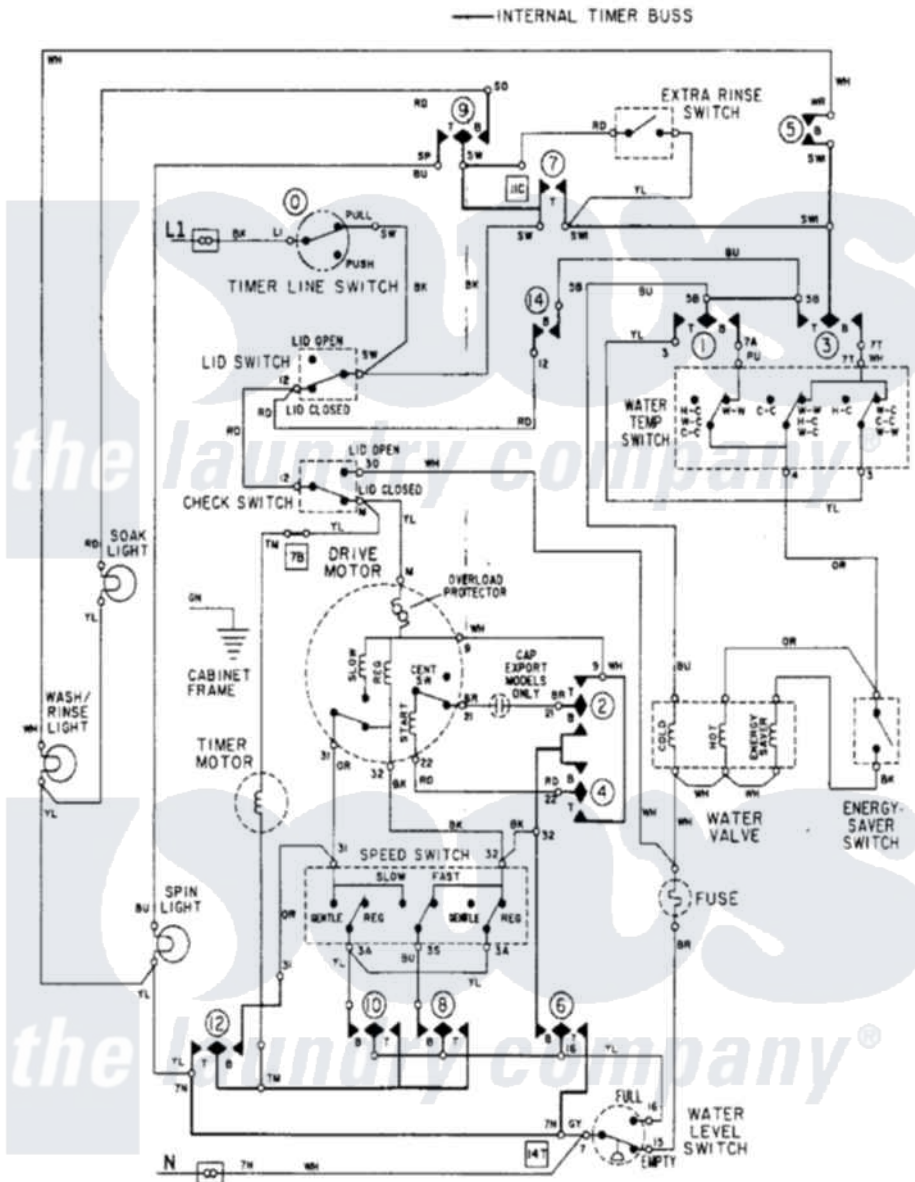

# Maytag LAT9824DAM 08 - WIRING INFORMATION

Maytag Residential Maytag LAT9824DAM Washer Parts Parts Diagram 08 - WIRING INFORMATION  
 Click on the part number to view part

Item	Original Part Number	Replaced By	Status	Part Description
NI	15001282		Not Available	WIRING INFORMATION