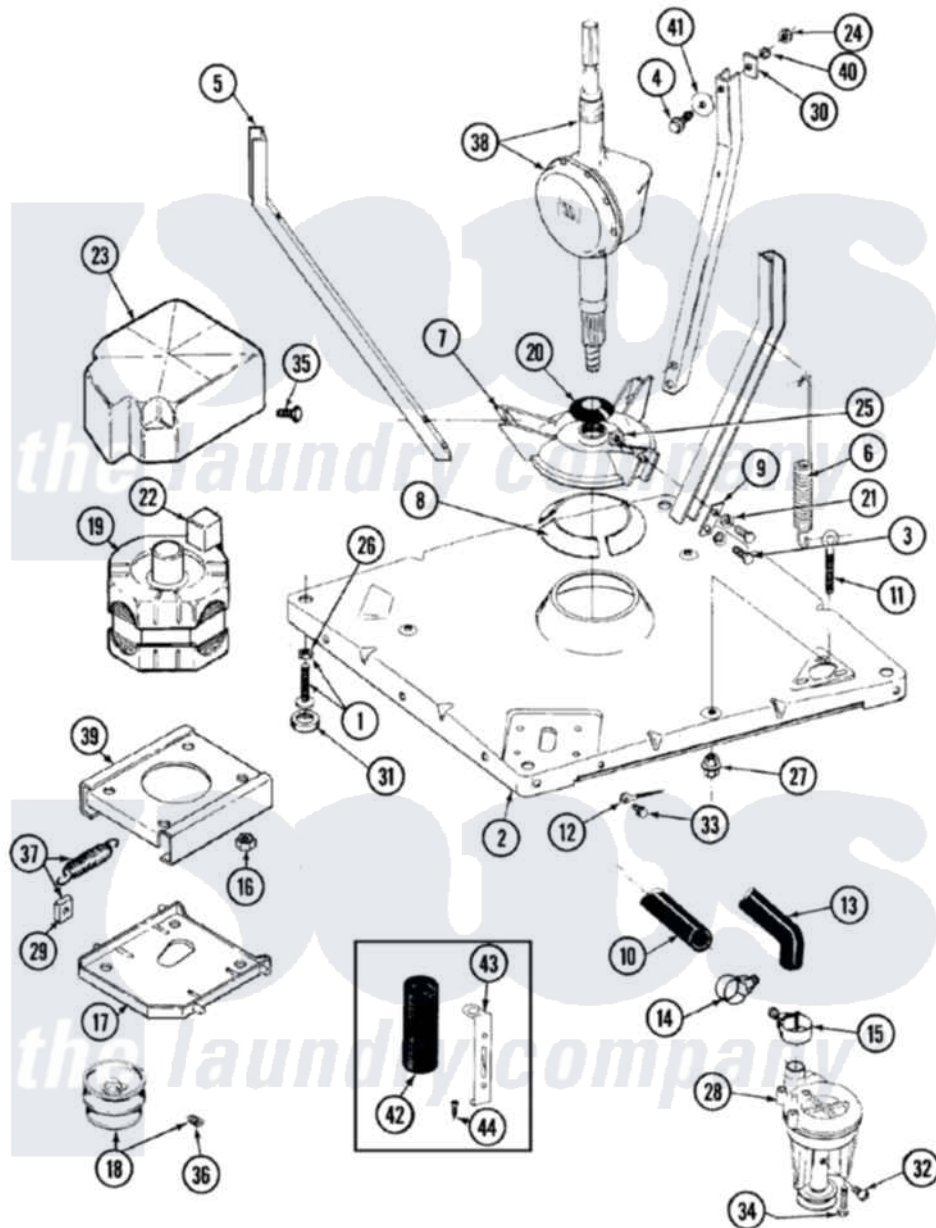

Maytag LAT9824GGE 01 - BASE

Maytag [Residential Maytag LAT9824GGE Washer Parts](#) Parts Diagram 01 - BASE
 Click on the part number to view part

Item	Original Part Number	Replaced By	Status	Part Description
1	Y302699	22003428		Leg, Adjustable
2	22001172	22002150		Base
3	Y015627			Screw- Hex
4	200744	W10175939		Bolt
"	205254	W10175938		Bolt
5	213053			Brace, Tub Part Not Used
6	22001300			Spring, Centering
7	203725			Damper W/Bolt And Clip
8	203956			Damper Pad Kit
9	213073			Washer, Double Brace
10	214767	22001448		Hose, Pump
11	216416			Bolt, Eye/Centering Spring
12	901220			Ground Wire
13	213045			Hose, Outer Tub Part Not Used
14	202574	3367052		Clamp, Hose
15	202574	3367052		Clamp, Hose

16	Y311426	3400029	Nut, Adapter Plate
17	22001301		Mount, Motor Lower-Assembly
18	Y202496		Pulley, Motor
19	207424	22004498	Motor 2 SP
20	211028	22001586	Deflector, Water
21	911852	486009	Lockwasher
22	205131		Switch, Motor External Start
23	215098		Shield, Motor
24	Y052734		Nut, Carrage Bolts And Bracket
25	Y052785		Nut, Brace To Damper
26	210385		Lock Nut For Adjustable Leg
27	211949		Nut, Adjustment Eyebolt
28	202203	6-2022030	Pump As Pa
29	204998	205000	Roller And Spring Kit 4+Spr
30	212979		Not Available WASHER, TUB BRACE
31	210684		Foot, Adjustable Leg
32	Y015408	22003235	Screw, Bearing Insert
33	912365	3370225	Screw
34	211880		Screw, HeX Head No.10 X 1/2 Inc
35	213121	3400111	Screw, 12-14 X 5/8
36	053200		Not Available SET SCREW, MOTOR PULLEY
37	205000		Roller And Spring Kit 4+Spr
38	206707	6-2097750	Trans Dee
39	214956		Motor Mount Assembly
40	Y054867		Washer, Lock
41	211100		Washer, Outer Tub
42	201101		Capacitor
43	211149		Clip, Capacitor
44	211294	90767	Screw, 8A X 3/8 HeX Washer Head Tapping