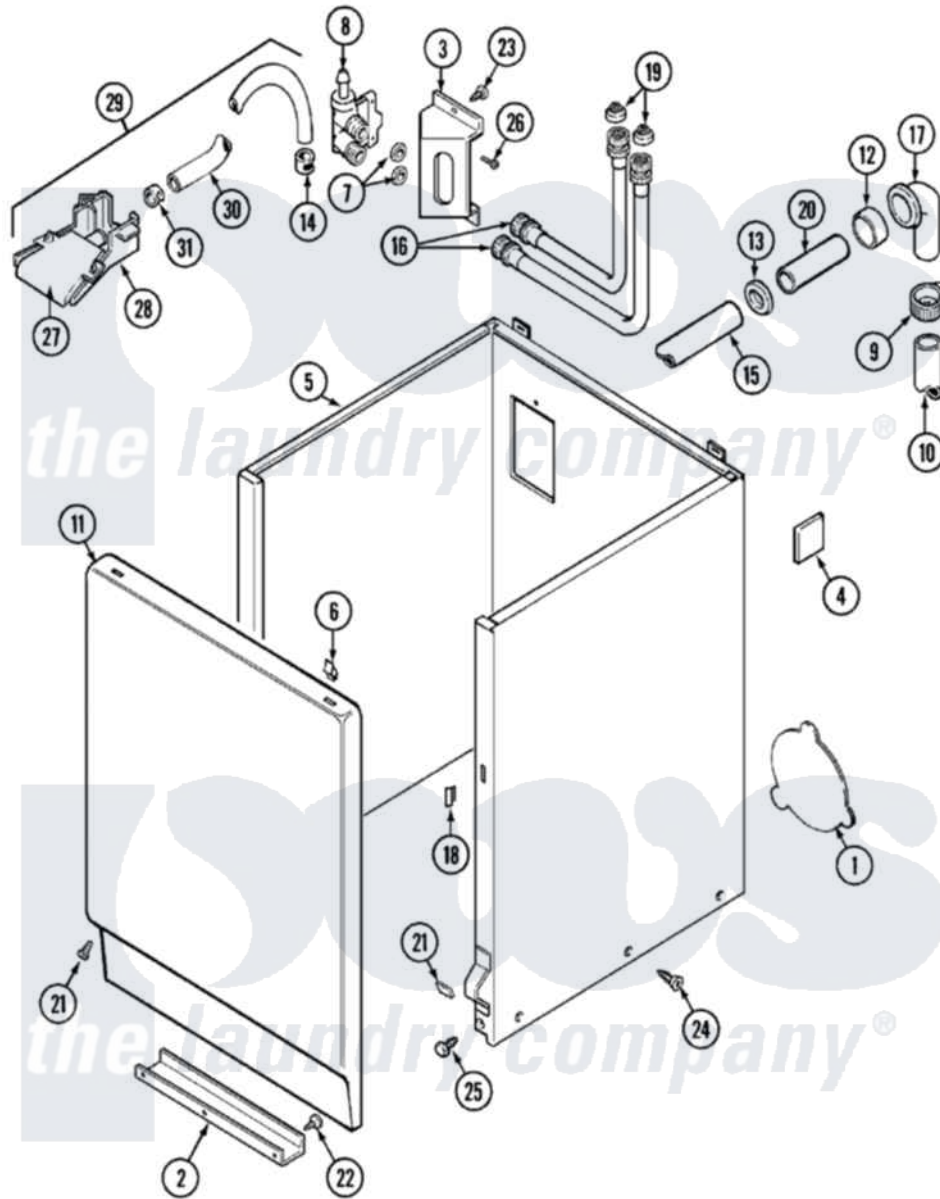

# Maytag LAT9824GGE 02 - CABINET

Maytag [Residential Maytag LAT9824GGE Washer Parts](#) Parts Diagram 02 - CABINET  
 Click on the part number to view part

Item	Original Part Number	Replaced By	Status	Part Description
1	211294	<a href="#">90767</a>		Screw, 8A X 3/8 HeX Washer Head Tapping
"	211878		Not Available	PLATE, ACCESS
2	<a href="#">213846</a>			Guard, Belt
3	214812	<a href="#">22002361</a>		Bracket, Water Valve
4	<a href="#">215058</a>			Pad, Cabinet Bumper
5	22001302	<a href="#">22004425</a>		Cabinet White Aspack
6	212982	<a href="#">22001650</a>		Fastener, Spring
7	<a href="#">Y013783</a>			Washer, Inlet Hose
8	214337	<a href="#">96160</a>		Screen
"	<a href="#">22001413</a>			Valve, Water
9	200908	<a href="#">285655</a>		Clamp, Hose
10	<a href="#">Y059149</a>			(7/8" I.D. CARTON OF 50 FT.)
"	<a href="#">216017</a>			Hose, Drain
11	<a href="#">22001143</a>			Damper, Sound
"	<a href="#">22001144</a>			Damper, Sound