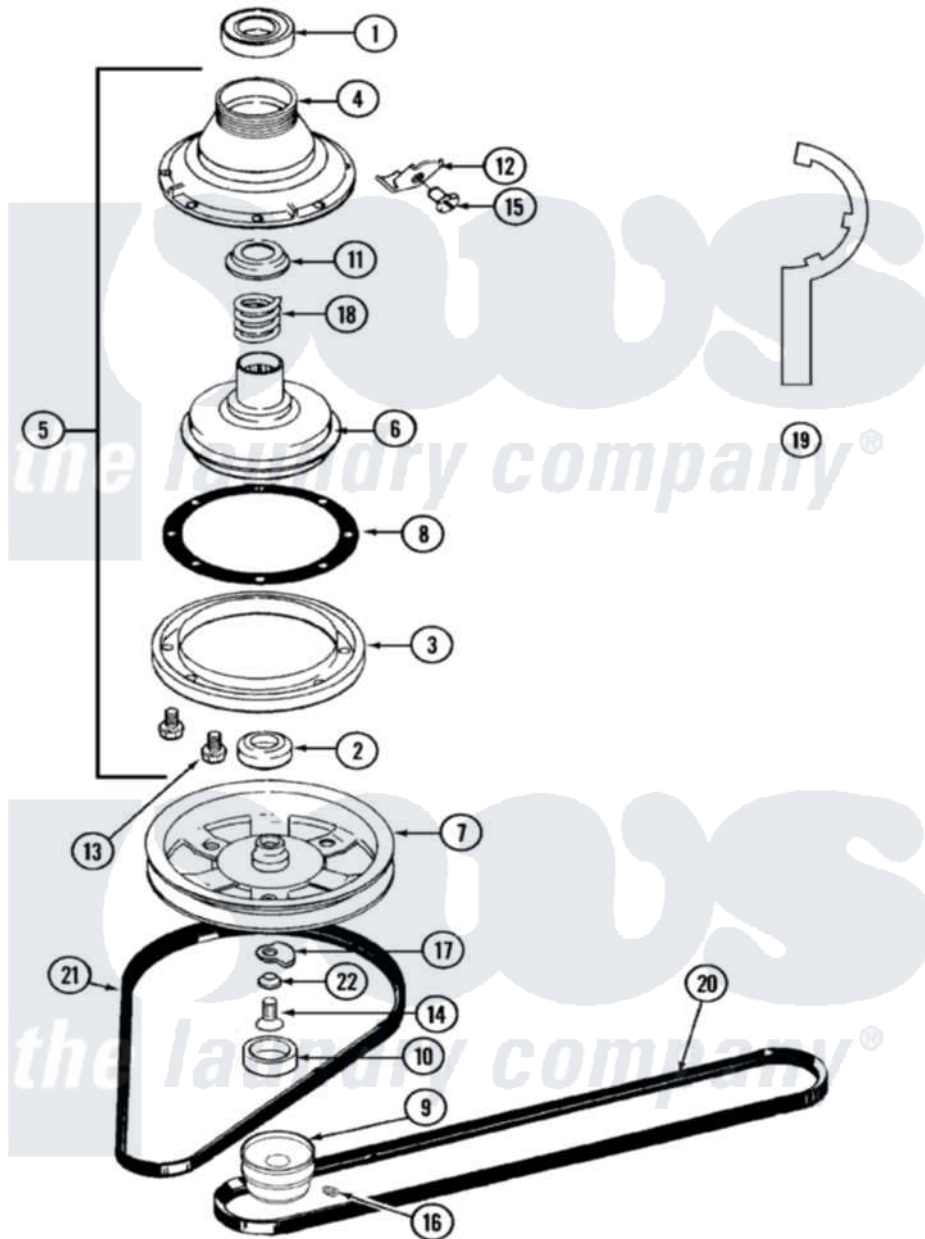

Maytag LAT9824GGE 03 - CLUTCH, BRAKE & BELTS

Maytag Residential Maytag LAT9824GGE Washer Parts Parts Diagram 03 - CLUTCH, BRAKE & BELTS
 Click on the part number to view part

Item	Original Part Number	Replaced By	Status	Part Description
1	Y200720	22003441		Bearing, Rear
2	200835			Bearing, Brake Rotor
3	211043	6-2011900		Brake Asse
4	211045	6-2011900		Brake Asse
5	201190	6-2011900		Brake Asse
6	201126	6-2011900		Brake Asse
7	211059	6-2301530		Pulley
8	211042	6-2011900		Brake Asse
9	Y202496			Pulley, Motor
10	211038		Not Available	CAP, OIL RETAINER
11	211039	6-2011900		Brake Asse
12	213325			Clip, Retaining
13	211000			SCREW, BRAKE DRUM (HEX HEAD)
14	211375	681582		Screw
15	213326			Bolt, Sems Retaining Clip
				SET SCREW, MOTOR

16	053200	Not Available	SET SCREW, MOTOR PULLEY
17	211089		Lug, Stop Pulley
18	211041	6-2011900	Brake Asse
19	Y038315	038315	Tool
20	211451		Belt, Pump
21	211948		V Belt, Drive Pulley
22	211090	22003555	Washer, Stop Lug