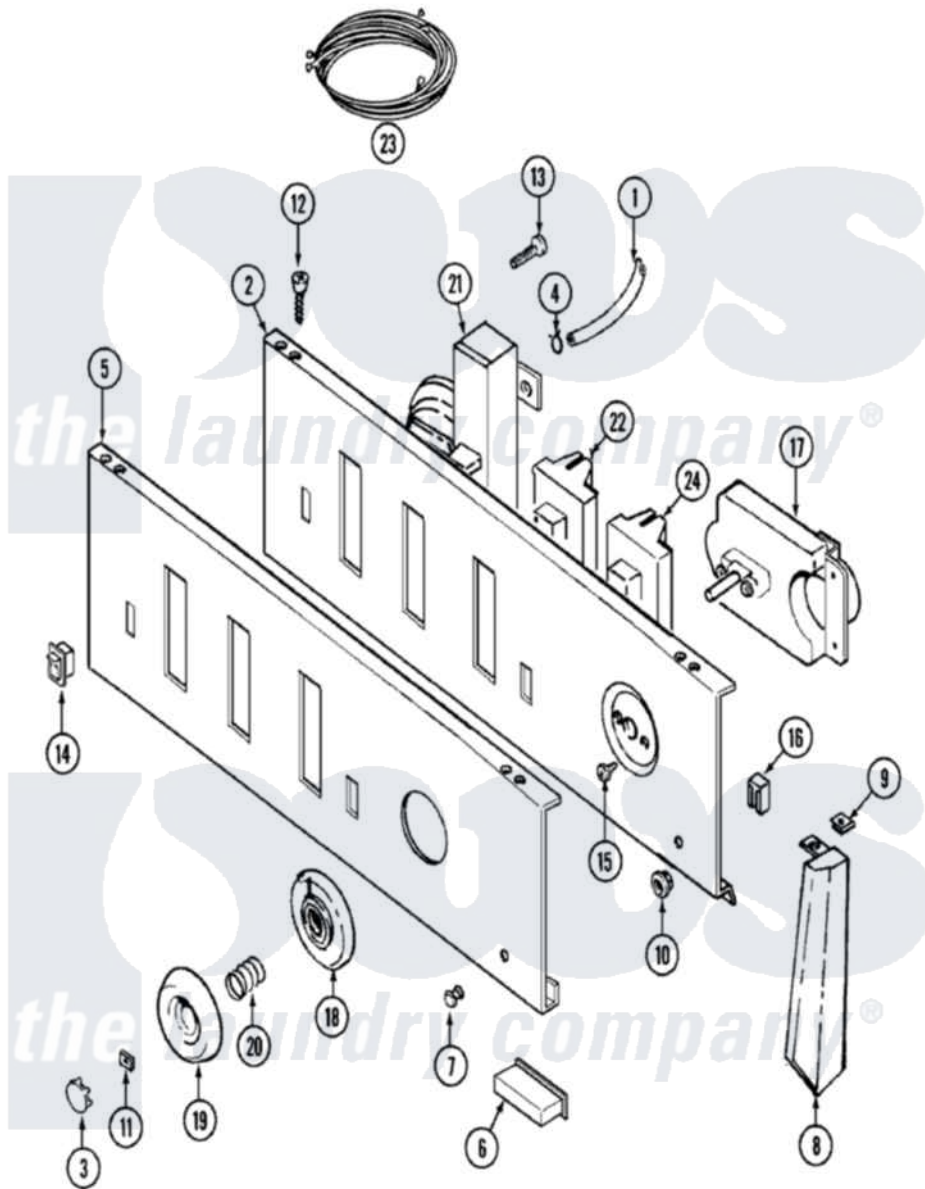

Maytag LAT9824GGE 04 - CONTROL PANEL

Maytag [Residential Maytag LAT9824GGE Washer Parts](#) Parts Diagram 04 - CONTROL PANEL
 Click on the part number to view part

Item	Original Part Number	Replaced By	Status	Part Description
1	22001036	22001619		Tube, Water Level Switch
2	22001133			Plate, Support
3	216250	22001446		Cap, Knob
4	410296	596669		Clamp, Manifold
5	22001343			Panel, Control
6	214897			Pad, Control Panel
7	22001215	7730P011-60		Lens, Indicator Light
8	22001291			End Cap, Control Panel
"	22001289		Not Available	END CAP, CTRL. PNL. (LT-WHT)
"	22001564			Cap, End
"	22001565		Not Available	CAP, END (LT-WHT)
9	214894			Fastener, End Cap
10	214872			Palnut, End Cap Note: Nut, Lamp Holder
11	211605			Bezel, Timer Dial
12	210032			Screw, No.8 X 9/16 Ctsk Note:

12	210932		Screw, Inlet Duct
13	211168	W10139210	Screw, 8-18 X 5/16
14	22001135		Switch, Rocker
15	216412		Screw, Bracket To Timer
16	22001403		Light, Indicator
17	22001410		Timer
18	22001265		Bezel, Timer Knob
19	22001198	Not Available	KNOB, TIMER (WHT)
20	211065		Spring, Index Wheel
21	208286	Not Available	SWITCH, INFINITE (WHT)
22	22001214	Not Available	SWITCH, WATER TEMP. (WHT)
23	22001411	Not Available	WIRE HARNESS, MAIN
24	22001213		Switch, Speed
25	22001094		Manual, Use And Care
"	16000327	Not Available	GUIDE, QUICK REF. - MAYTAG