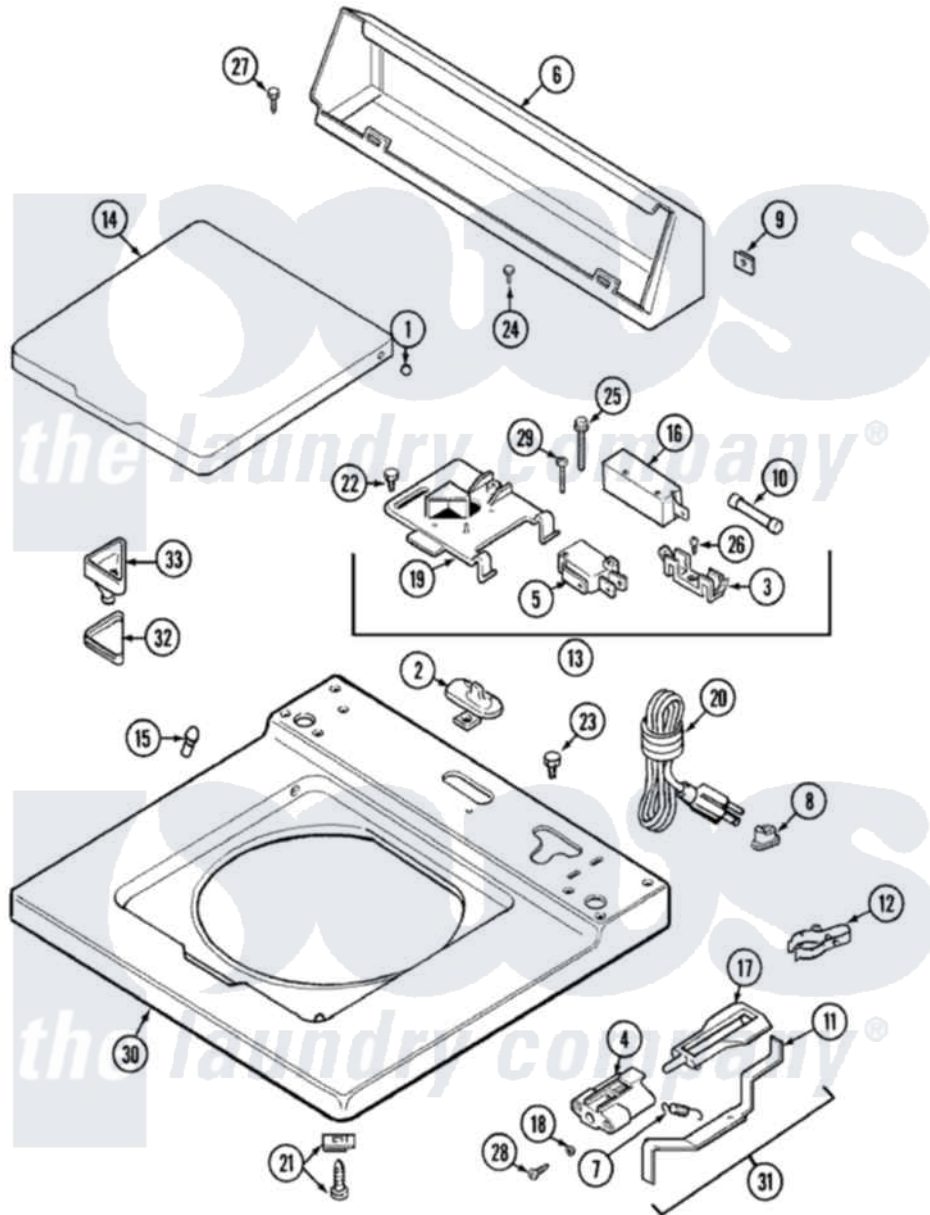

Maytag LAT9824GGE 05 - TOP

Maytag [Residential Maytag LAT9824GGE Washer Parts](#) Parts Diagram 05 - TOP
 Click on the part number to view part

Item	Original Part Number	Replaced By	Status	Part Description
1	211726			Hinge, Ball Lid
2	22001298			Cap, Top Cover
"	207159	489355		Screw, 8 X 1/2
3	207167			Block, Fuse
4	216256		Not Available	BRACKET, UNBALANCE
5	207166			Switch, Check
6	205635			Console
7	213720			Spring, Lid Switch
8	216183			Grommet, Cord Export
9	215075			Fastener, Control Panel To Console
10	207168	22001682		Switch Assembly, Lid W/4amp Fuse
11	22001136			Lever, Unbalance
12	301548			Clamp, Ground Wire
"	311155			Ground Wire And Clamp
13	207176	22001682		Switch Assembly, Lid W/4amp

13	207170	22001002	Fuse
14	22001248		Lid W/Legend
15	212716		Bumper, Lid
16	205415	279347	Switch-Lid
17	216255		Plunger, Lid Switch
18	211500		Washer, Bracket To Top Cover
19	Y215699	22001678	Bracket, Switch And Fuse
20	22001558		Cord, Power
21	204445		Screw And Fastener Assembly
22	207159	489355	Screw, 8 X 1/2
23	315483	3370225	Screw
24	Y313559		Screw
"	211294	90767	Screw, 8A X 3/8 HeX Washer Head Tapping
25	213501		Screw, No.6-20 X 1-1/8 Inch
26	Y311711		Screw, Fuse Block
27	Y313559		Screw
28	910182	25-7809	Screw, No.6-20 1/2 Flthd Torx
29	22001352		Screw, Check Switch
30	22001119		Top, Main
31	22001311		Unbalance Lever Assembly
32	215374	Not Available	GASKET FOR BLEACH CUP
33	22001202	22001006	Cup, Bleach