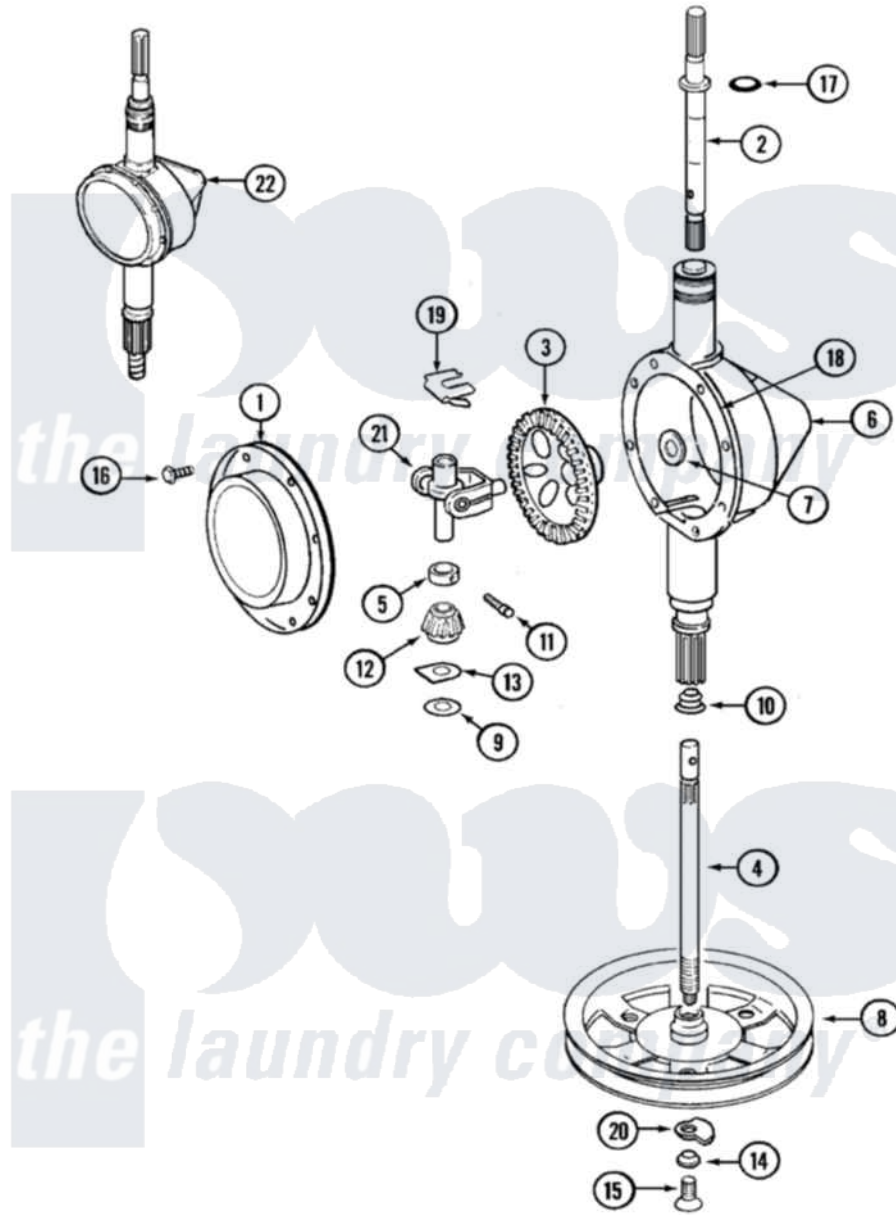

Maytag LAT9824GGE 06 - TRANSMISSION

Maytag [Residential Maytag LAT9824GGE Washer Parts](#) Parts Diagram 06 - TRANSMISSION
 Click on the part number to view part

Item	Original Part Number	Replaced By	Status	Part Description
1	206628			Cover, Transmission
2	207153	6-2097820		Kit- Shaft
3	206713	6-2067130		Gear- Beve
4	215410	12001450		Ctr Shaft W/Collar Andkeeper- Dp
5	215415		Not Available	COLLAR, LOWER
6	206624	6-2097750		Trans Dee
7	215394			Washer, Bevel Gear
8	211059	6-2301530		Pulley
9	211483	6-2114830		Washer- SP
10	206602	207843		Lip Seal Repair Kit
11	Y206629			Pin, Collar
12	215401	W10221114		Pinion
13	215395			Plate, Clutch
14	211090	22003555		Washer, Stop Lug
15	211375	681582		Screw
				SCREW, TRANSMISSION

16	215417	Not Available	SCREW, TRANSMISSION COVER
17	210690		Seal, Rubber
18	Y058700	675652	Adhesive
19	215581		Spring, Agitator Shaft
20	211089		Lug, Stop Pulley
21	206685	6-2066850	Yoke
22	206707	6-2097750	Trans Dee