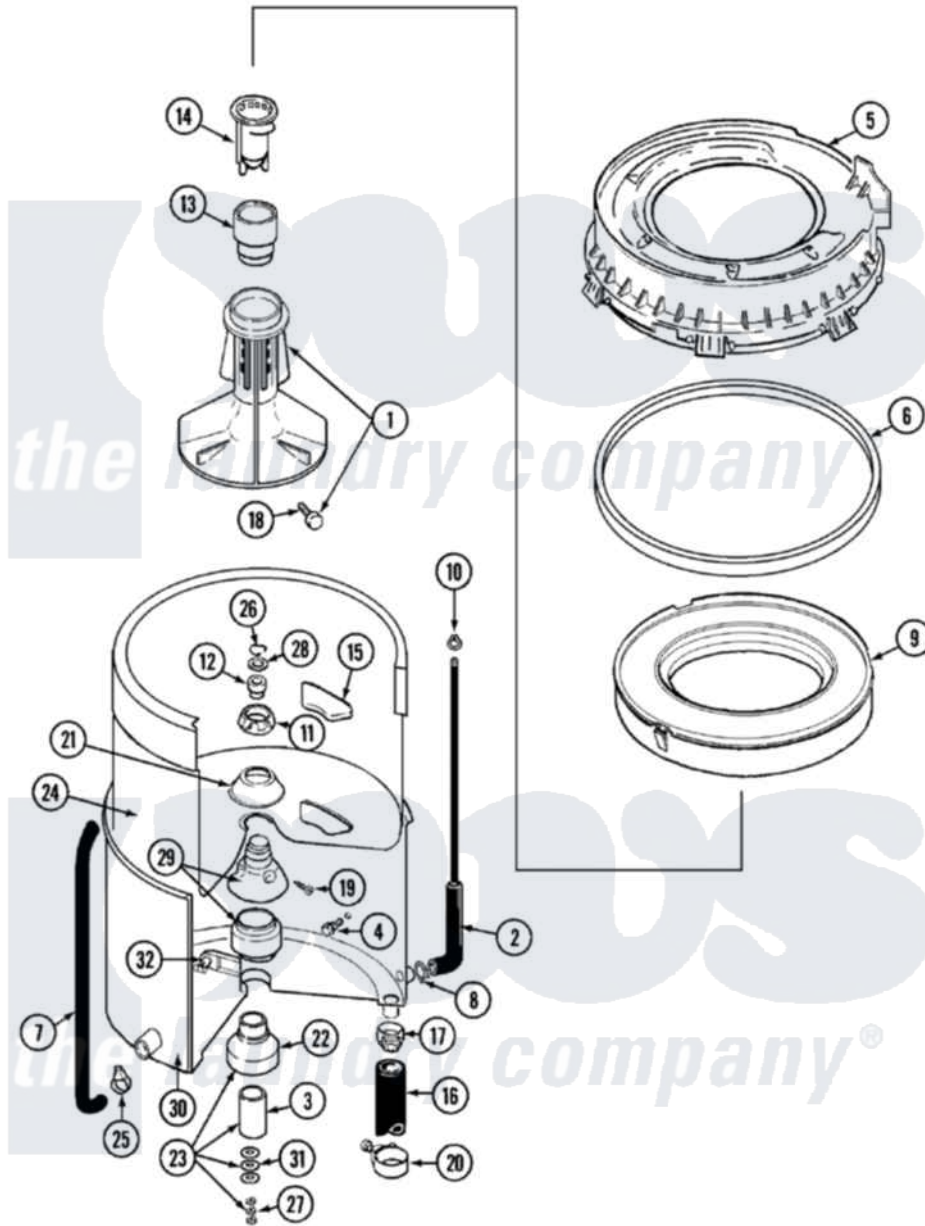

Maytag LAT9824GGE 07 - TUB

Maytag [Residential Maytag LAT9824GGE Washer Parts](#) Parts Diagram 07 - TUB
 Click on the part number to view part

Item	Original Part Number	Replaced By	Status	Part Description
1	207228			Agitator W/Lock Screw
2	22001036	22001619		Tube, Water Level Switch
3	211130			Bearing Liner, Tub Bearing
4	200744	W10175939		Bolt
"	205254	W10175938		Bolt
5	22001299			Tub Cover And Gasket Assembly
6	Y22001201	22001007		Gasket, Cover To Tub
7	22001320			Tube, Bleach
8	211641			Clamp, 1-1/16"
9	22001142			Ring, Balance
10	410296	596669		Clamp, Manifold
11	211047	6-2110472		Nut- Clamp
12	Y0A4298	6-0A57420		Seal- Agitator
13	22001295			Housing, Dispenser
14	22001294			Cup, Dispensing
15	207219			Filter, Self-Cleaning

16	213045		Hose, Outer Tub Part Not Used
17	201011	285655	Clamp, Hose
18	206478		Not Available
19	211618	22001423	Set Screw, Mounting Stem
20	202574	3367052	Clamp, Hose
21	211210		Washer, Clamping Nut
22	200824	6-2040130	Tub Bearin
23	204013	6-2040130	Tub Bearin
24	22001139		Tub, Inner
25	205161	489503	Clamp
26	Y015667		Retaining Ring
27	Y054867		Washer, Lock
28	Y015666		Washer, Retaining -
29	204012	6-2095720	Mounting S
30	22001114		Not Available
31	211100		TUB, OUTER (EX. LARGE)
32	214434		Washer, Outer Tub
			Spout, Deflector