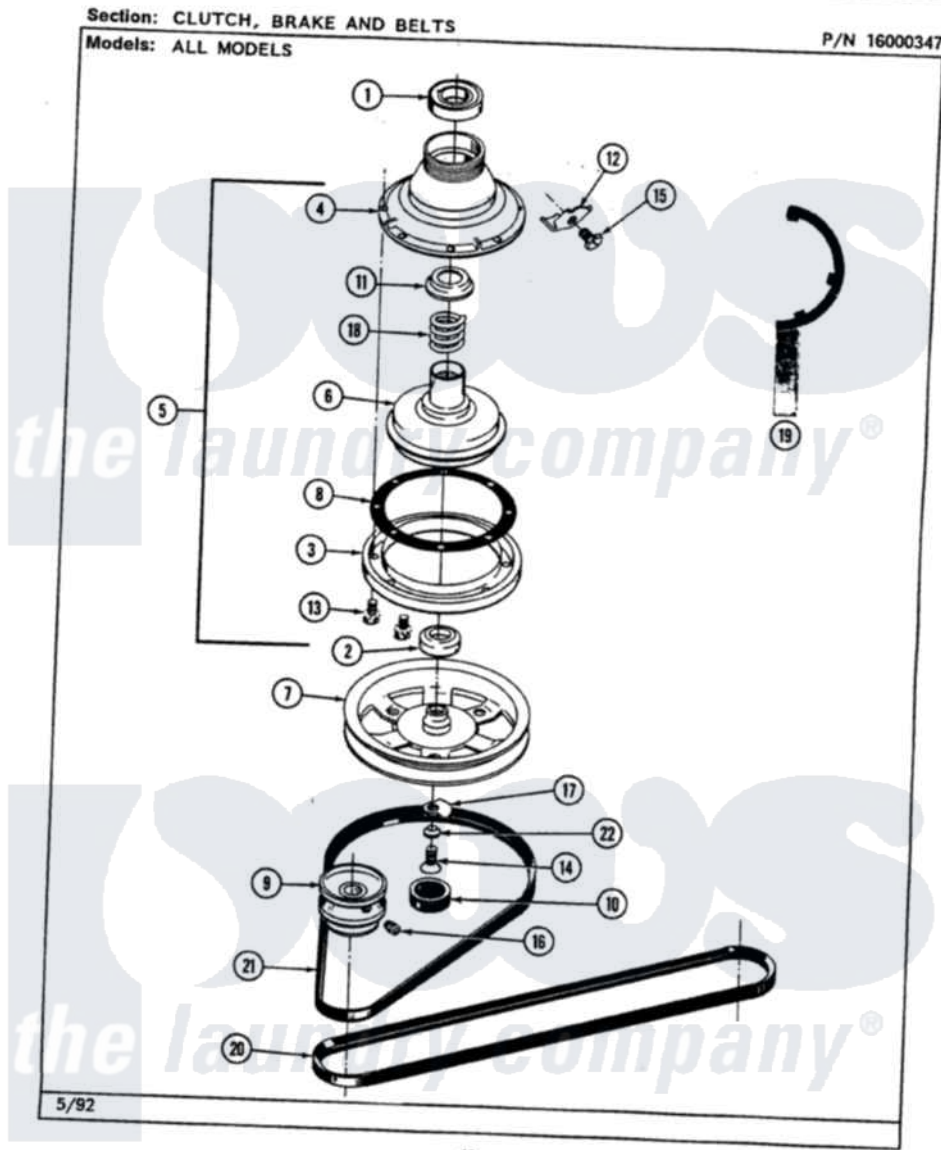

Maytag LAT9900ABL 03 - CLUTCH, BRAKE & BELTS

Maytag [Residential Maytag LAT9900ABL Washer Parts](#) Parts Diagram 03 - CLUTCH, BRAKE & BELTS
Click on the part number to view part

Item	Original Part Number	Replaced By	Status	Part Description
1	Y200720	22003441		Bearing, Rear
2	200835			Bearing, Brake Rotor
3	211043	6-2011900		Brake Asse
4	211045	6-2011900		Brake Asse
5	201190	6-2011900		Brake Asse
6	201126	6-2011900		Brake Asse
7	211059	6-2301530		Pulley
8	211042	6-2011900		Brake Asse
9	200816	6-2008160		Pulley- MO
10	211038		Not Available	CAP, OIL RETAINER
11	211039	6-2011900		Brake Asse
12	213325			Clip, Retaining
13	211000			SCREW, BRAKE DRUM (HEX HEAD)
14	211375	681582		Screw
15	213326			Bolt, Sems Retaining Clip
16	Y053241			Set Screw, Motor Pulley

17	211089		Lug, Stop Pulley
18	211041	6-2011900	Brake Asse
19	Y038315	038315	Tool
20	211124		Part Not Used
21	211125		V Belt, Drive Pulley
22	211090	22003555	Washer, Stop Lug