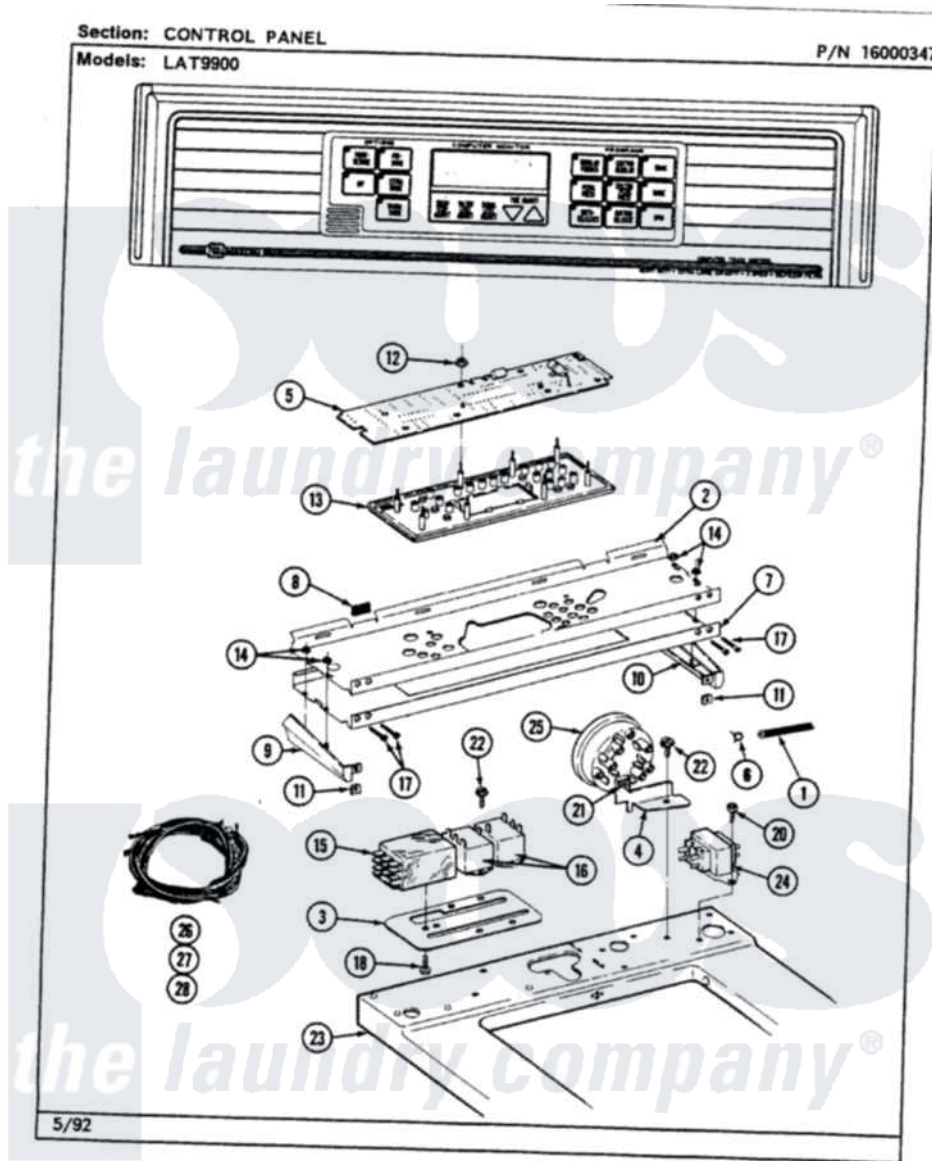

# Maytag LAT9900ABL 04 - CONTROL PANEL

32

Maytag [Residential Maytag LAT9900ABL Washer Parts](#) Parts Diagram 04 - CONTROL PANEL  
 Click on the part number to view part

Item	Original Part Number	Replaced By	Status	Part Description
1	<a href="#">215976</a>			Air Tube
2	<a href="#">215722</a>			Backup Plate
3	215725		Not Available	BRACKET RELAY
4	215720		Not Available	BRACKET FOR WATER LEVEL SW
5	<a href="#">207208</a>			Pc Board
6	410296	<a href="#">596669</a>		Clamp, Manifold
7	207220		Not Available	CONTROL PANEL
8	<a href="#">214897</a>			Pad, Control Panel
9	207215		Not Available	END CAP LH
10	207216		Not Available	END CAP RH
11	<a href="#">214894</a>			Fastener, End Cap
12	<a href="#">912077</a>			Locknut, Reader Harness
13	207235		Not Available	MOUNTING PANEL ASSY
14	<a href="#">214872</a>			Palnut, End Cap Note: Nut, Lamp Holder
15	<a href="#">206421</a>			Relay, Motor Reversing

16	207770	Not Available	RELAY
17	<a href="#">210932</a>		Screw, No.8 X 9/16 Ctsk Note: Screw, Inlet Duct
18	212949	<a href="#">22001866</a>	Screw, Relay
19	211294	<a href="#">90767</a>	Screw, 8A X 3/8 HeX Washer Head Tapping
20	<a href="#">Y313559</a>		Screw
21	<a href="#">Y311711</a>		Screw, Fuse Block
22	910647	<a href="#">489355</a>	Screw, 8 X 1/2
23	<a href="#">207170L</a>		Top Cover Assembly ALM--- NA
24	<a href="#">207766</a>		Transformer
25	207213	Not Available	WATER LEVEL SWITCH
26	207218	Not Available	WIRE HARNESS
27	207211	Not Available	WIRE HARNESS
28	207212	Not Available	WIRE HARNESS