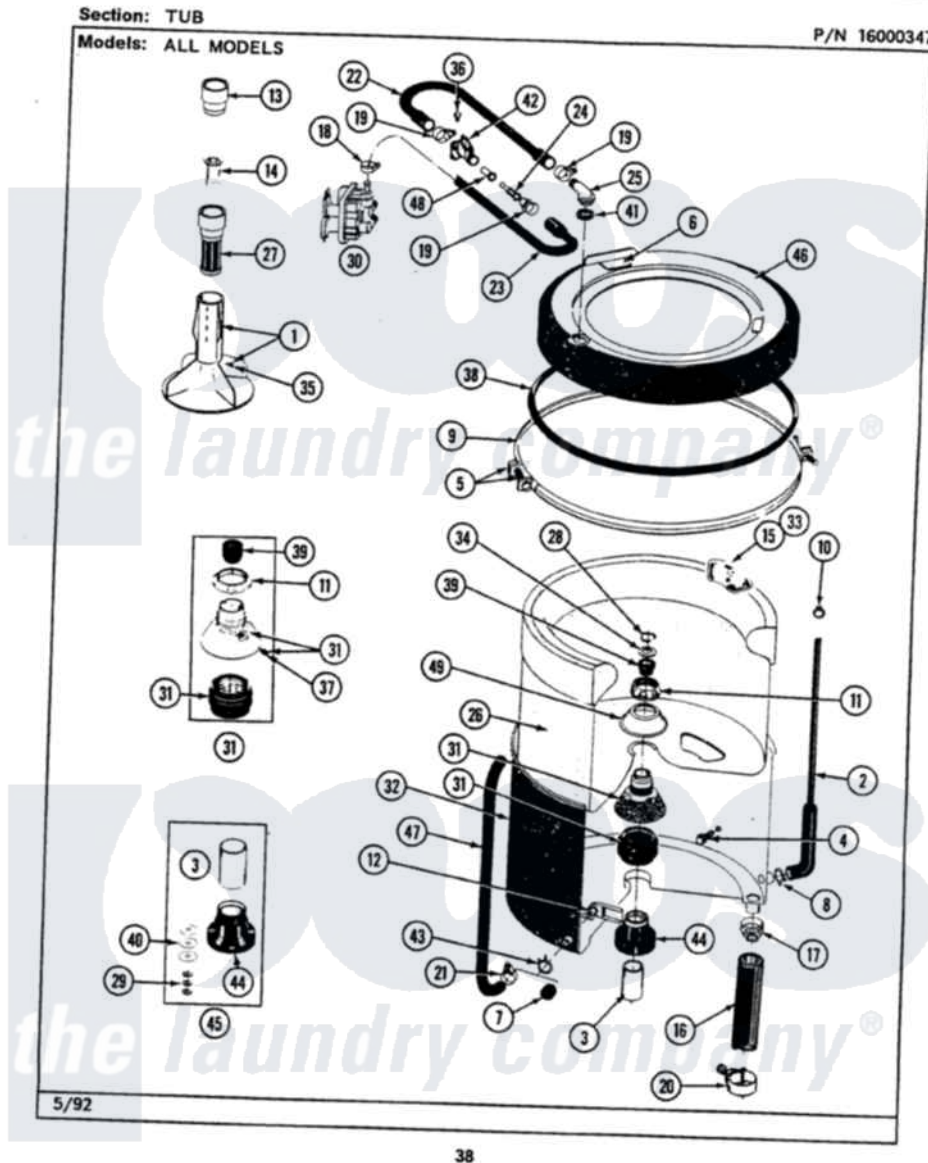

Maytag LAT9900ABL 07 - TUB

Maytag [Residential Maytag LAT9900ABL Washer Parts](#) Parts Diagram 07 - TUB
Click on the part number to view part

Item	Original Part Number	Replaced By	Status	Part Description
1	207228			Agitator W/Lock Screw
2	215976			Air Tube
3	211130			Bearing Liner, Tub Bearing
4	200744	W10175939		Bolt
"	205254	W10175938		Bolt
5	205529			Nut And Bolt Kit For Tub Clamp
6	215232			Bumper, Unbalance
8	211641			Clamp, 1-1/16"
9	200846			Clamp - Tub Cover
10	410296	596669		Clamp, Manifold
11	211047	6-2110472		Nut- Clamp
12	214434			Spout, Deflector
13	215721			Dispensing Cap
14	215733			Dispensing Cup
15	207219			Filter, Self-Cleaning
16	213045			Hose, Outer Tub Part Not Used

17	200900	616099	Clamp
18	201575		Clamp, Hose
19	202515	596669	Clamp, Manifold
20	202574	3367052	Clamp, Hose
21	205161	489503	Clamp
22	Y215234		Hose, Injector Fill
23	213013		Hose, Injector
24	213015		Nozzle, Injector
25	215235		Tube, Injector
26	207831	Not Available	TUB, INNER (W/PLUG)
28	Y015667		Retaining Ring
29	Y054867		Washer, Lock
30	205613		Water Valve
31	204012	6-2095720	Mounting S
32	205484		Tub, Outer Part Not Used
34	Y015666		Washer, Retaining -
35	206478	Not Available	SCREW & WASHER FOR AGITATOR
36	312620		Screw, Sems
37	211618	22001423	Set Screw, Mounting Stem
38	211232		Seal, Tub Cover
39	Y0A4298	6-0A57420	Seal- Agitator
40	211100		Washer, Outer Tub
41	215233		Seal For Injector Tube
42	215447		Sleeve For Injector
43	214739	596669	Clamp, Manifold
44	200824	6-2040130	Tub Bearin
45	204013	6-2040130	Tub Bearin
46	206380	Not Available	COVER, TUB
47	214433		Tube, Inlet Part Not Used
48	213016	216201	Nozzle
49	211210		Washer, Clamping Nut