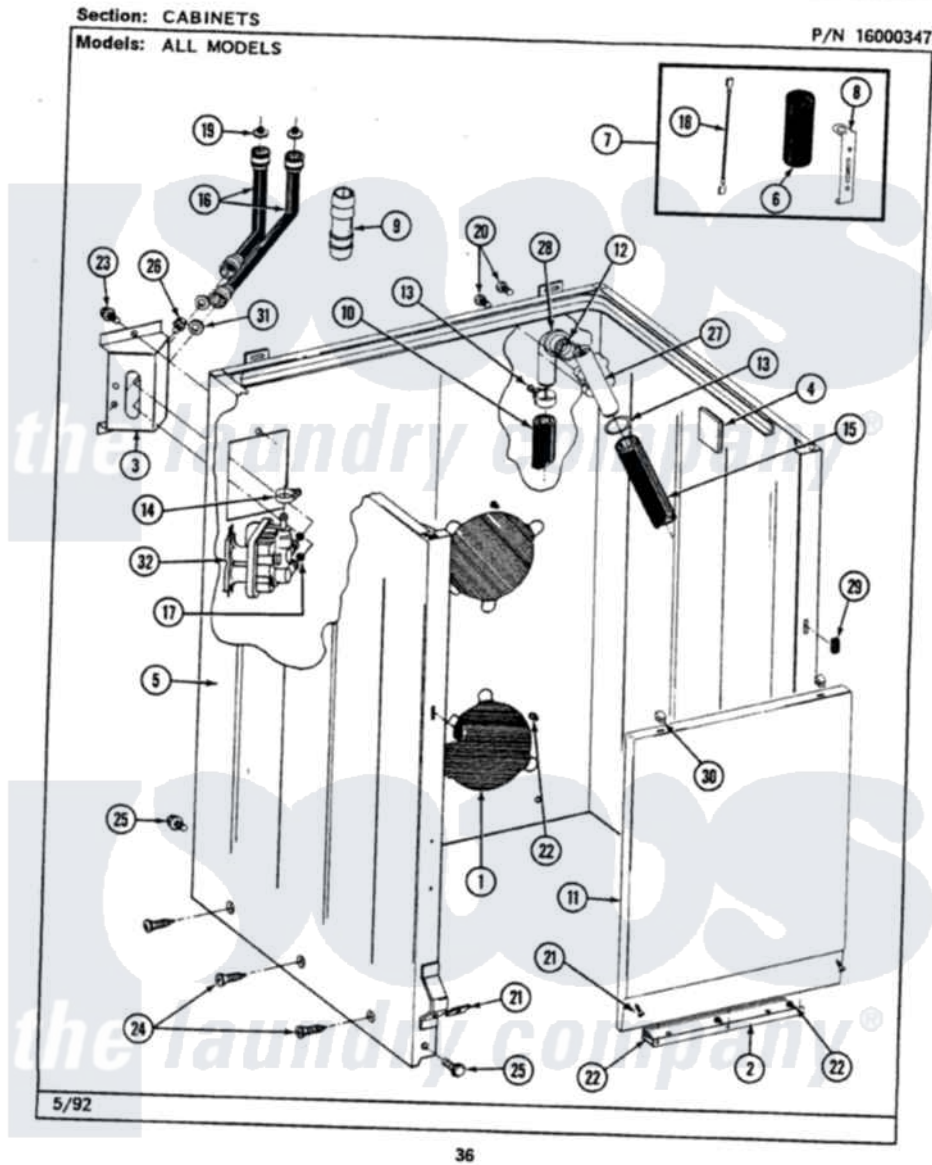

Maytag LAT9900ABW 02 - CABINET

Maytag [Residential Maytag LAT9900ABW Washer Parts](#) Parts Diagram 02 - CABINET
Click on the part number to view part

Item	Original Part Number	Replaced By	Status	Part Description
1	211878		Not Available	PLATE, ACCESS
2	213846			Guard, Belt
3	214812	22002361		Bracket, Water Valve
4	215058			Pad, Cabinet Bumper
5	203319	22203319		Cabinet
6	Y200832			Capacitor
7	206103			Capacitor Kit
8	211149			Clip, Capacitor
9	Y216015			Coupling, Hose
10	Y059149			(7/8" I.D. CARTON OF 50 FT.)
"	216017			Hose, Drain
11	212998		Not Available	PANEL, FRONT (WHT)
12	214765			Gasket, Siphon Break
13	200908	285655		Clamp, Hose
14	201575			Clamp, Hose
15	214767	22001448		Hose, Pump

16	202860		Inlet Hose Assembly
17	214337	96160	Screen
18	203237		No.17 Wire With Terminal
19	200961	12001413	Strainer And Washer Kit
20	Y014874		Screw, Idler Arm And Sleeve
21	204439		Screw And Fstner Assembly
22	211294	90767	Screw, 8A X 3/8 HeX Washer Head Tapping
23	212276	W10116760	Screw
24	213007		Xfor Cabinet See Cabinet, Back
25	213121	3400111	Screw, 12-14 X 5/8
"	213122	27001200	Screw
26	Y313561		Screw---NA
27	206638		Siphon Break
28	Y216016	W10116738	Elbow
29	214376	22002331	Spacer, Front Panel
30	212982	22001650	Fastener, Spring
31	Y013783		Washer, Inlet Hose
32	205613		Water Valve