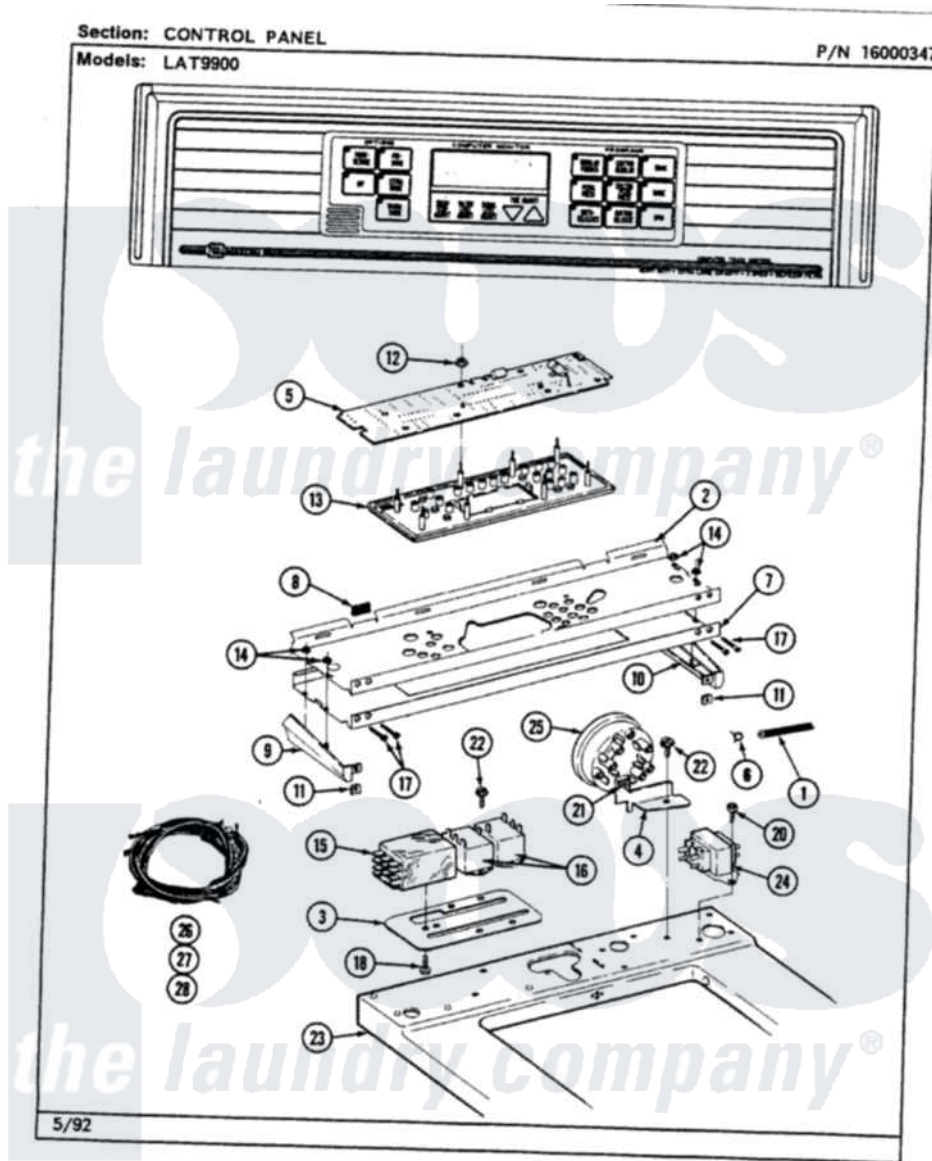

Maytag LAT9900ABW 04 - CONTROL PANEL

32

Maytag [Residential Maytag LAT9900ABW Washer Parts](#) Parts Diagram 04 - CONTROL PANEL
 Click on the part number to view part

Item	Original Part Number	Replaced By	Status	Part Description
1	215976			Air Tube
2	215722			Backup Plate
3	215725		Not Available	BRACKET RELAY
4	215720		Not Available	BRACKET FOR WATER LEVEL SW
5	207208			Pc Board
6	410296	596669		Clamp, Manifold
7	207220		Not Available	CONTROL PANEL
8	214897			Pad, Control Panel
9	207215		Not Available	END CAP LH
10	207216		Not Available	END CAP RH
11	214894			Fastener, End Cap
12	912077			Locknut, Reader Harness
13	207235		Not Available	MOUNTING PANEL ASSY
14	214872			Palnut, End Cap Note: Nut, Lamp Holder
15	206421			Relay, Motor Reversing

16	207770	Not Available	RELAY
17	210932		Screw, No.8 X 9/16 Ctsk Note: Screw, Inlet Duct
18	212949	22001866	Screw, Relay
19	211294	90767	Screw, 8A X 3/8 HeX Washer Head Tapping
20	Y313559		Screw
21	Y311711		Screw, Fuse Block
22	910647	489355	Screw, 8 X 1/2
23	207170		Top Cover
24	207766		Transformer
25	207213	Not Available	WATER LEVEL SWITCH
26	207218	Not Available	WIRE HARNESS
27	207211	Not Available	WIRE HARNESS
28	207212	Not Available	WIRE HARNESS