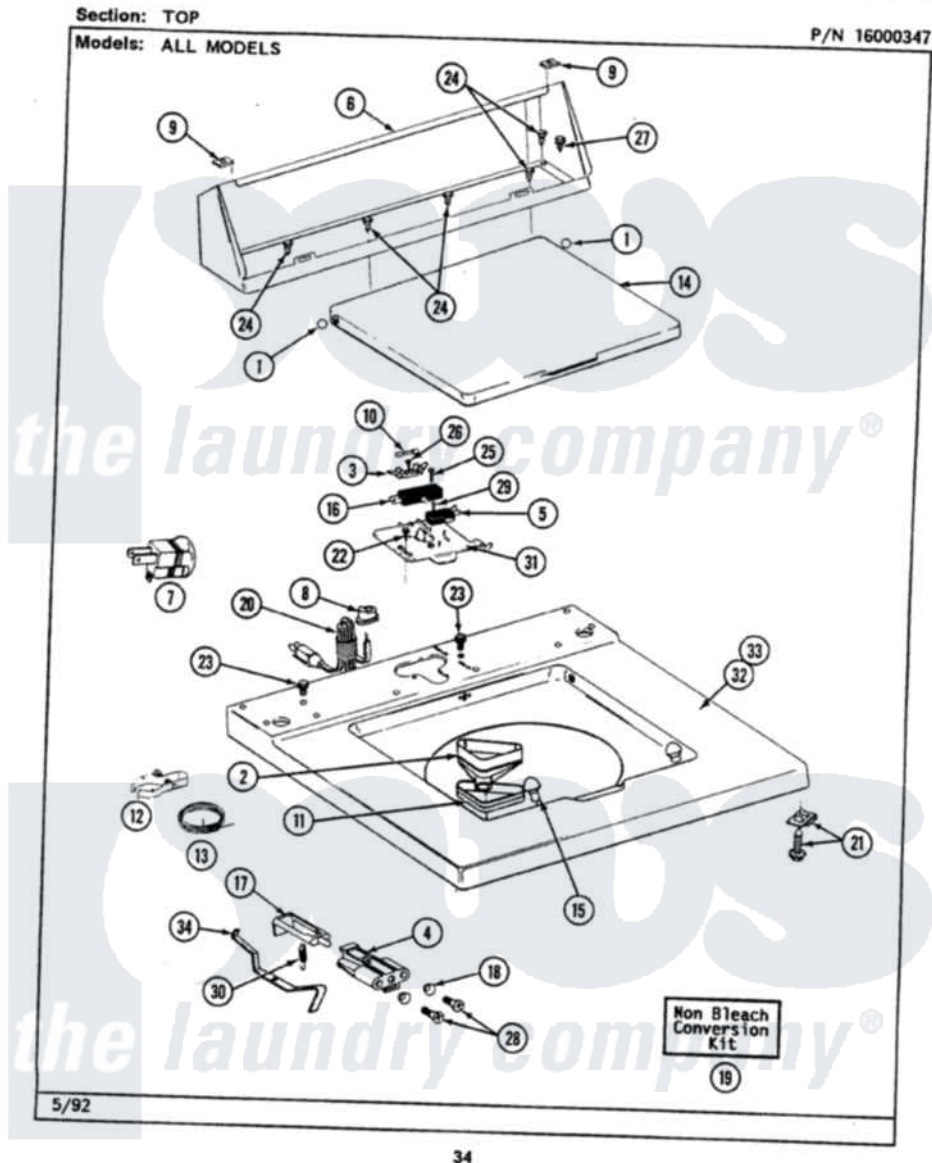

Maytag LAT9900ABW 05 - TOP

Maytag [Residential Maytag LAT9900ABW Washer Parts](#) Parts Diagram 05 - TOP
 Click on the part number to view part

Item	Original Part Number	Replaced By	Status	Part Description
1	211726			Hinge, Ball Lid
2	215577			Bleach Inlet White
4	214279	204968		Plunger And Bracket Assembly--W
6	205635			Console
7	Y201808			Converter
8	211881			Grommet, Cord Part Not Used-Gas Models Only
9	215075			Fastener, Control Panel To Console
11	214436			Gasket
12	301548			Clamp, Ground Wire
13	311155			Ground Wire And Clamp
14	216073			LID (WHITE)
15	212716			Bumper, Lid
16	205415	279347		Switch-Lid
17	215700		Not Available	LID SWITCH PLUNGER

18	211500		Washer, Bracket To Top Cover
19	205997		Non-Bleach Conversion Kit
20	206835	Not Available	POWER CORD
21	204445		Screw And Fastener Assembly
22	207159	489355	Screw, 8 X 1/2
23	210186	3370225	Screw
24	211294	90767	Screw, 8A X 3/8 HeX Washer Head Tapping
25	213501		Screw, No.6-20 X 1-1/8 Inch
27	Y313559		Screw
28	910182	25-7809	Screw, No.6-20 1/2 Flthd Torx
30	213720		Spring, Lid Switch
31	Y215699	22001678	Bracket, Switch And Fuse
32	207170		Top Cover
34	215704		Lever, Unbalance