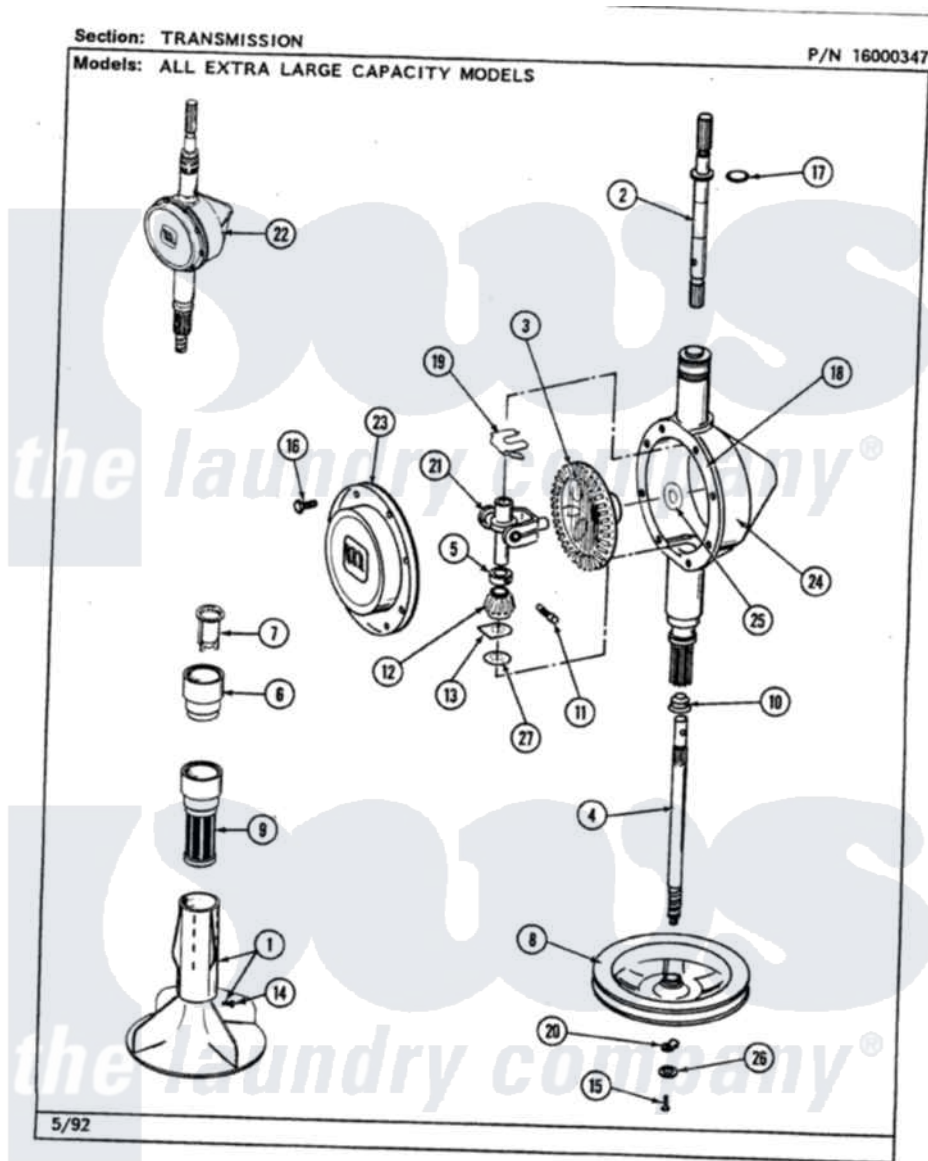

Maytag LAT9900ABW 06 - TRANSMISSION

42

Maytag [Residential Maytag LAT9900ABW Washer Parts](#) Parts Diagram 06 - TRANSMISSION
 Click on the part number to view part

| Item | Original Part Number | Replaced By | Status | Part Description |
|------|-------------------------|---------------------------|---------------|-------------------------------------|
| 1 | 207228 | | | Agitator W/Lock Screw |
| 2 | 207153 | 6-2097820 | | Kit- Shaft |
| 3 | 206713 | 6-2067130 | | Gear- Beve |
| 4 | 215410 | 12001450 | | Ctr Shaft W/Collar Andkeeper- Dp |
| 5 | 215415 | | Not Available | COLLAR, LOWER |
| 6 | 215721 | | | Dispensing Cap |
| 7 | 215733 | | | Dispensing Cup |
| 8 | 211059 | 6-2301530 | | Pulley |
| 10 | 206602 | 207843 | | Lip Seal Repair Kit |
| 11 | Y206629 | | | Pin, Collar |
| 12 | 215401 | W10221114 | | Pinion |
| 13 | 215395 | | | Plate, Clutch |
| 14 | 206478 | | Not Available | SCREW & WASHER FOR AGITATOR |
| 15 | 211375 | 681582 | | Screw |
| 16 | 215417 | | Not Available | SCREW, TRANSMISSION |

| | | | |
|----|------------------------|---------------------------|------------------------|
| 17 | 210690 | | COVER |
| 18 | Y058700 | 675652 | Seal, Rubber |
| 19 | 215581 | | Adhesive |
| 20 | 211089 | | Spring, Agitator Shaft |
| 21 | 206685 | 6-2066850 | Lug, Stop Pulley |
| 22 | 206707 | 6-2097750 | Yoke |
| 23 | 206628 | | Trans Dee |
| 24 | 206624 | 6-2097750 | Cover, Transmission |
| 25 | 215394 | | Trans Dee |
| 26 | 211090 | 22003555 | Washer, Bevel Gear |
| 27 | 211483 | 6-2114830 | Washer, Stop Lug |
| | | | Washer- SP |