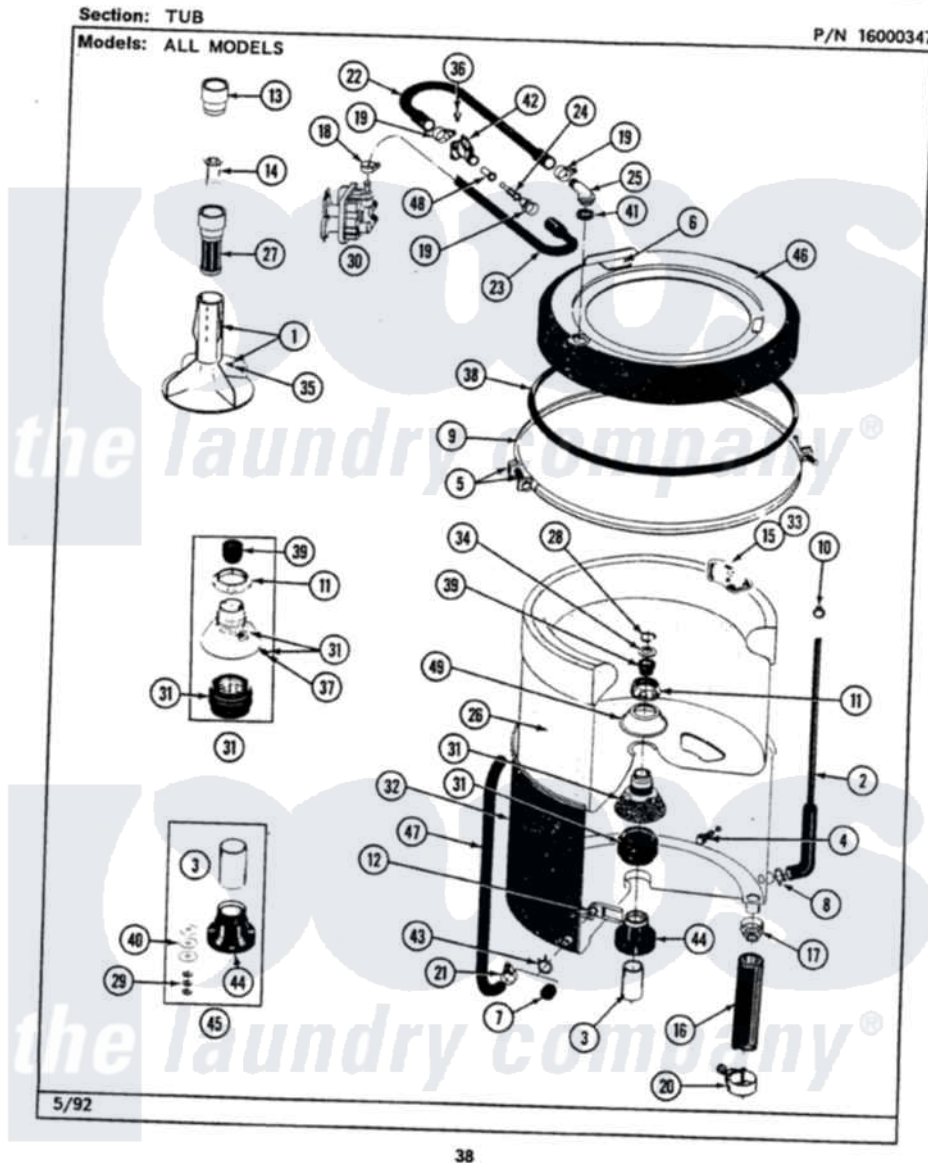

Maytag LAT9900ABW 07 - TUB

Maytag [Residential Maytag LAT9900ABW Washer Parts](#) Parts Diagram 07 - TUB
Click on the part number to view part

Item	Original Part Number	Replaced By	Status	Part Description
1	207228			Agitator W/Lock Screw
2	215976			Air Tube
3	211130			Bearing Liner, Tub Bearing
4	200744	W10175939		Bolt
"	205254	W10175938		Bolt
5	205529			Nut And Bolt Kit For Tub Clam
6	215232			Bumper, Unbalance
8	211641			Clamp, 1-1/16"
9	200846			Clamp - Tub Cover
10	410296	596669		Clamp, Manifold
11	211047	6-2110472		Nut- Clamp
12	214434			Spout, Deflector
13	215721			Dispensing Cap
14	215733			Dispensing Cup
15	207219			Filter, Self-Cleaning
16	213045			Hose, Outer Tub Part Not Used

17	200900	616099	Clamp
18	201575		Clamp, Hose
19	202515	596669	Clamp, Manifold
20	202574	3367052	Clamp, Hose
21	205161	489503	Clamp
22	Y215234		Hose, Injector Fill
23	213013		Hose, Injector
24	213015		Nozzle, Injector
25	215235		Tube, Injector
26	207831	Not Available	TUB, INNER (W/PLUG)
28	Y015667		Retaining Ring
29	Y054867		Washer, Lock
30	205613		Water Valve
31	204012	6-2095720	Mounting S
32	205484		Tub, Outer Part Not Used
34	Y015666		Washer, Retaining -
35	206478	Not Available	SCREW & WASHER FOR AGITATOR
36	312620		Screw, Sems
37	211618	22001423	Set Screw, Mounting Stem
38	211232		Seal, Tub Cover
39	Y0A4298	6-0A57420	Seal- Agitator
40	211100		Washer, Outer Tub
41	215233		Seal For Injector Tube
42	215447		Sleeve For Injector
43	214739	596669	Clamp, Manifold
44	200824	6-2040130	Tub Bearin
45	204013	6-2040130	Tub Bearin
46	206380	Not Available	COVER, TUB
47	214433		Tube, Inlet Part Not Used
48	213016	216201	Nozzle
49	211210		Washer, Clamping Nut