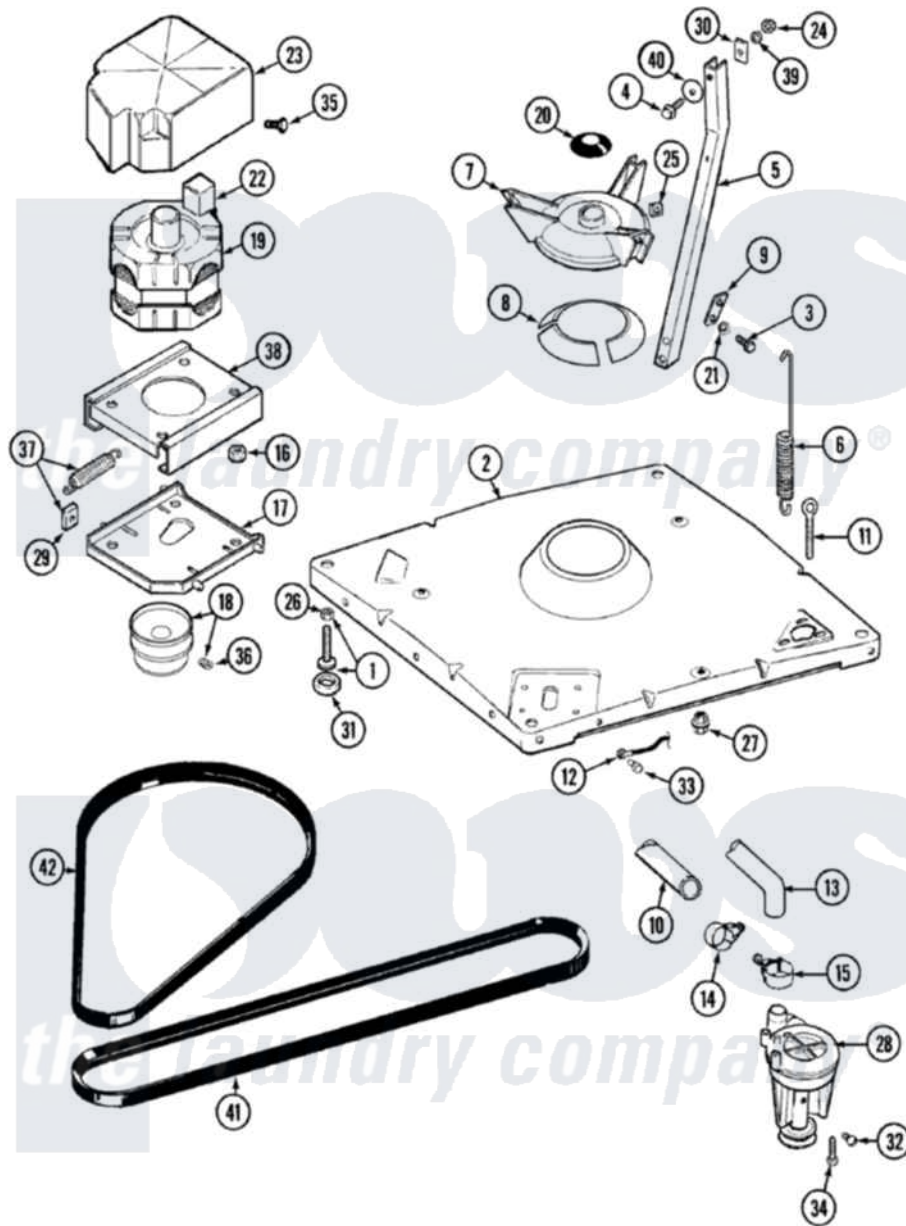

# Maytag LAT9904AAE 01 - BASE

Maytag Residential Maytag LAT9904AAE Washer Parts Parts Diagram 01 - BASE  
 Click on the part number to view part

Item	Original Part Number	Replaced By	Status	Part Description
1	Y302699	<a href="#">22003428</a>		Leg, Adjustable
2	22001172	<a href="#">22002150</a>		Base
3	<a href="#">Y015627</a>			Screw- Hex
4	205254	<a href="#">W10175938</a>		Bolt
"	200744	<a href="#">W10175939</a>		Bolt
5	<a href="#">213053</a>			Brace, Tub Part Not Used
6	<a href="#">22001300</a>			Spring, Centering
7	<a href="#">203725</a>			Damper W/Bolt And Clip
8	<a href="#">203956</a>			Damper Pad Kit
9	<a href="#">213073</a>			Washer, Double Brace
10	214767	<a href="#">22001448</a>		Hose, Pump
11	<a href="#">216416</a>			Bolt, Eye/Centering Spring
12	<a href="#">901220</a>			Ground Wire
13	<a href="#">213045</a>			Hose, Outer Tub Part Not Used
14	202574	<a href="#">3367052</a>		Clamp, Hose
15	202574	<a href="#">3367052</a>		Clamp, Hose