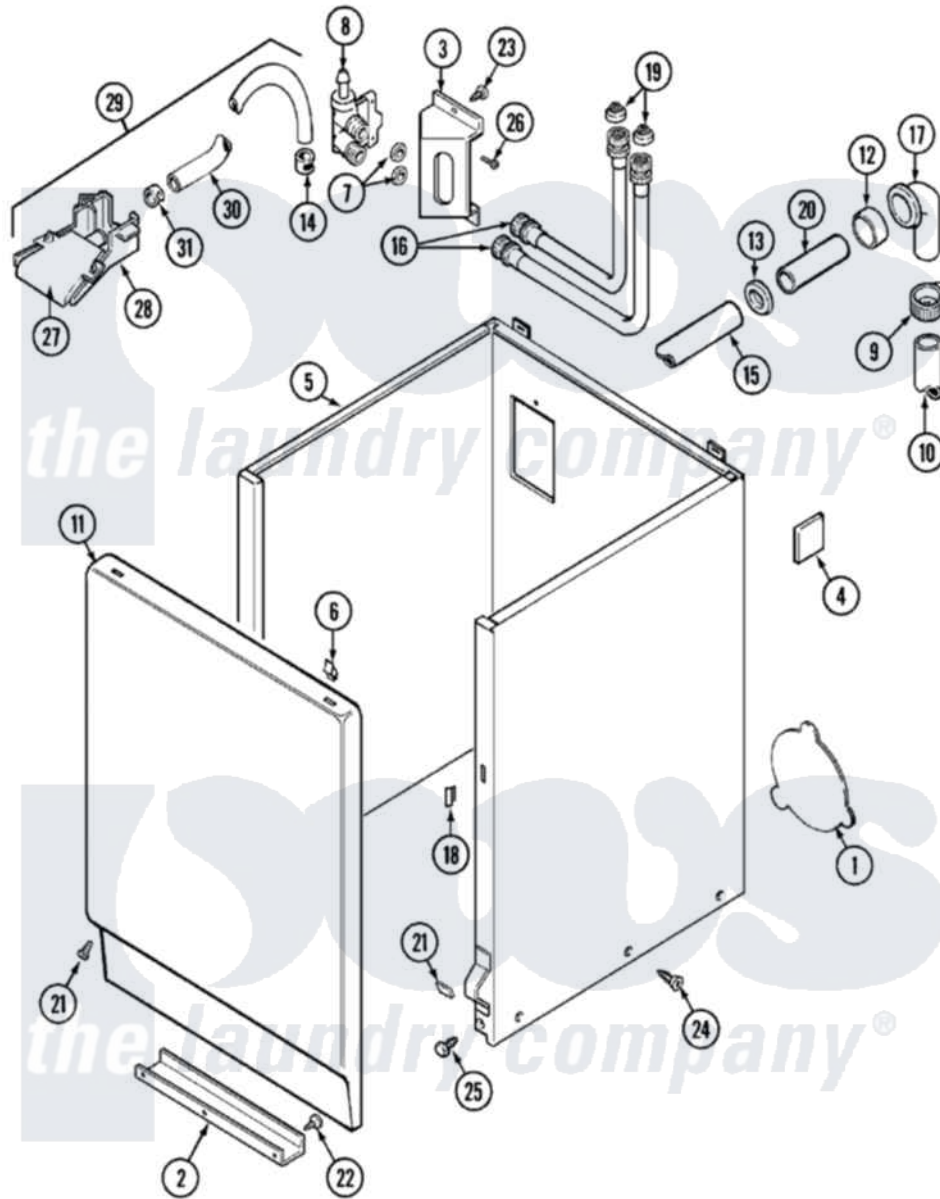

# Maytag LAT9904AAE 02 - CABINET

Maytag [Residential Maytag LAT9904AAE Washer Parts](#) Parts Diagram 02 - CABINET  
 Click on the part number to view part

Item	Original Part Number	Replaced By	Status	Part Description
1	211294	<a href="#">90767</a>		Screw, 8A X 3/8 HeX Washer Head Tapping
"	211878		Not Available	PLATE, ACCESS
2	<a href="#">213846</a>			Guard, Belt
3	214812	<a href="#">22002361</a>		Bracket, Water Valve
4	<a href="#">215058</a>			Pad, Cabinet Bumper
5	22001302	<a href="#">22004425</a>		Cabinet White Aspack
6	212982	<a href="#">22001650</a>		Fastener, Spring
7	<a href="#">Y013783</a>			Washer, Inlet Hose
8	214337	<a href="#">96160</a>		Screen
"	22001137	<a href="#">22002294</a>		Valve, Water
9	200908	<a href="#">285655</a>		Clamp, Hose
10	<a href="#">Y059149</a>			(7/8" I.D. CARTON OF 50 FT.)
"	<a href="#">216017</a>			Hose, Drain
11	<a href="#">22001144</a>			Damper, Sound
"	<a href="#">22001143</a>			Damper, Sound