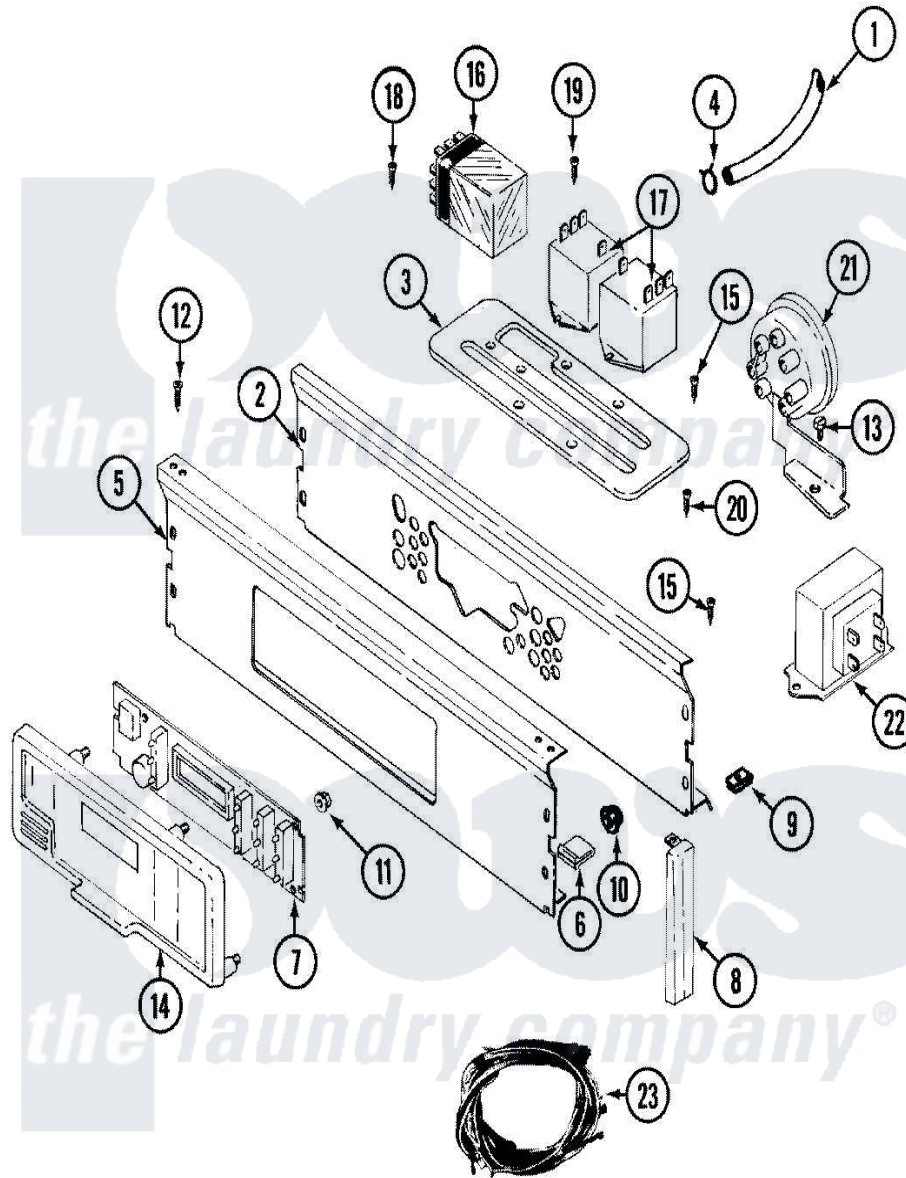

Maytag LAT9904AAE 04 - CONTROL PANEL

Maytag [Residential Maytag LAT9904AAE Washer Parts](#) Parts Diagram 04 - CONTROL PANEL
 Click on the part number to view part

Item	Original Part Number	Replaced By	Status	Part Description
1	22001356	22001619		Tube, Water Level Switch
2	315483	3370225		Screw
"	215722			Backup Plate
3	215725		Not Available	BRACKET RELAY
4	410296	596669		Clamp, Manifold
5	22001149		Not Available	PANEL, CONTROL (WHT)
6	214897			Pad, Control Panel
7	22001151		Not Available	BOARD, CIRCUIT
8	22001565		Not Available	CAP, END (LT-WHT)
"	22001291			End Cap, Control Panel
"	22001289		Not Available	END CAP, CTRL. PNL. (LT-WHT)
"	22001564			Cap, End
9	214894			Fastener, End Cap
10	214872			Palnut, End Cap Note: Nut, Lamp Holder
11	912077			Locknut, Reader Harness

12	210932		Screw, No.8 X 9/16 Ctsk Note: Screw, Inlet Duct
13	Y311711		Screw, Fuse Block
14	22001039	Not Available	PANEL, MOUNTING (WHT)
15	Y311711		Screw, Fuse Block
16	206421		Relay, Motor Reversing
17	207770	Not Available	RELAY
18	212949	22001866	Screw, Relay
19	910647	489355	Screw, 8 X 1/2
20	211294	90767	Screw, 8A X 3/8 HeX Washer Head Tapping
"	Y313559		Screw
21	208751	Not Available	SWITCH, PRESSURE
22	207766		Transformer
23	22001261	Not Available	WIRE HARNESS, MAIN
"	22001262		Wire Harness, Water Level Switch
"	22001263	Not Available	WIRE HARNESS, MOTOR RELAY