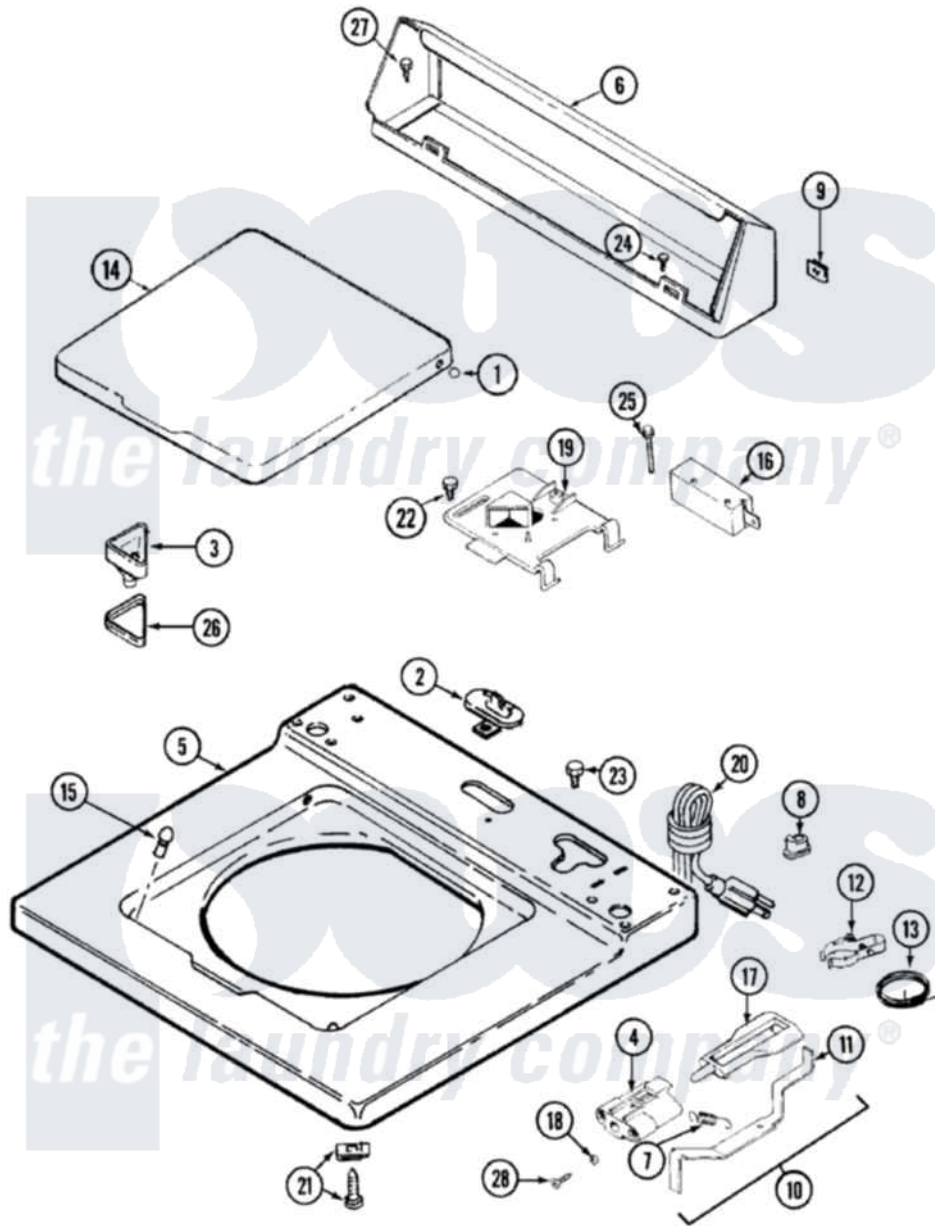

Maytag LAT9904AAE 05 - TOP

Maytag [Residential Maytag LAT9904AAE Washer Parts](#) Parts Diagram 05 - TOP
 Click on the part number to view part

Item	Original Part Number	Replaced By	Status	Part Description
1	211726			Hinge, Ball Lid
2	207159	489355		Screw, 8 X 1/2
"	22001298			Cap, Top Cover
3	22001202	22001006		Cup, Bleach
4	216256		Not Available	BRACKET, UNBALANCE
5	22001119			Top, Main
6	205635			Console
7	213720			Spring, Lid Switch
8	211881			Grommet, Cord Part Not Used- Gas Models Only
9	215075			Fastener, Control Panel To Console
10	22001311			Unbalance Lever Assembly
11	22001136			Lever, Unbalance
12	301548			Clamp, Ground Wire
13	204807			Ground Wire, Supp. Plite To Top Cover

14	22001206	22001893	Lid
15	212716		Bumper, Lid
16	205415	279347	Switch-Lid
17	216255		Plunger, Lid Switch
18	211500		Washer, Bracket To Top Cover
19	Y215699	22001678	Bracket, Switch And Fuse
20	22001345		Cord, Power
21	204445		Screw And Fastener Assembly
22	207159	489355	Screw, 8 X 1/2
23	315483	3370225	Screw
24	211294	90767	Screw, 8A X 3/8 HeX Washer Head Tapping
"	Y313559		Screw
25	2016090		Screw, Lid Switch To Bracket
26	215374	Not Available	GASKET FOR BLEACH CUP
27	Y313559		Screw
28	910182	25-7809	Screw, No.6-20 1/2 Flthd Torx