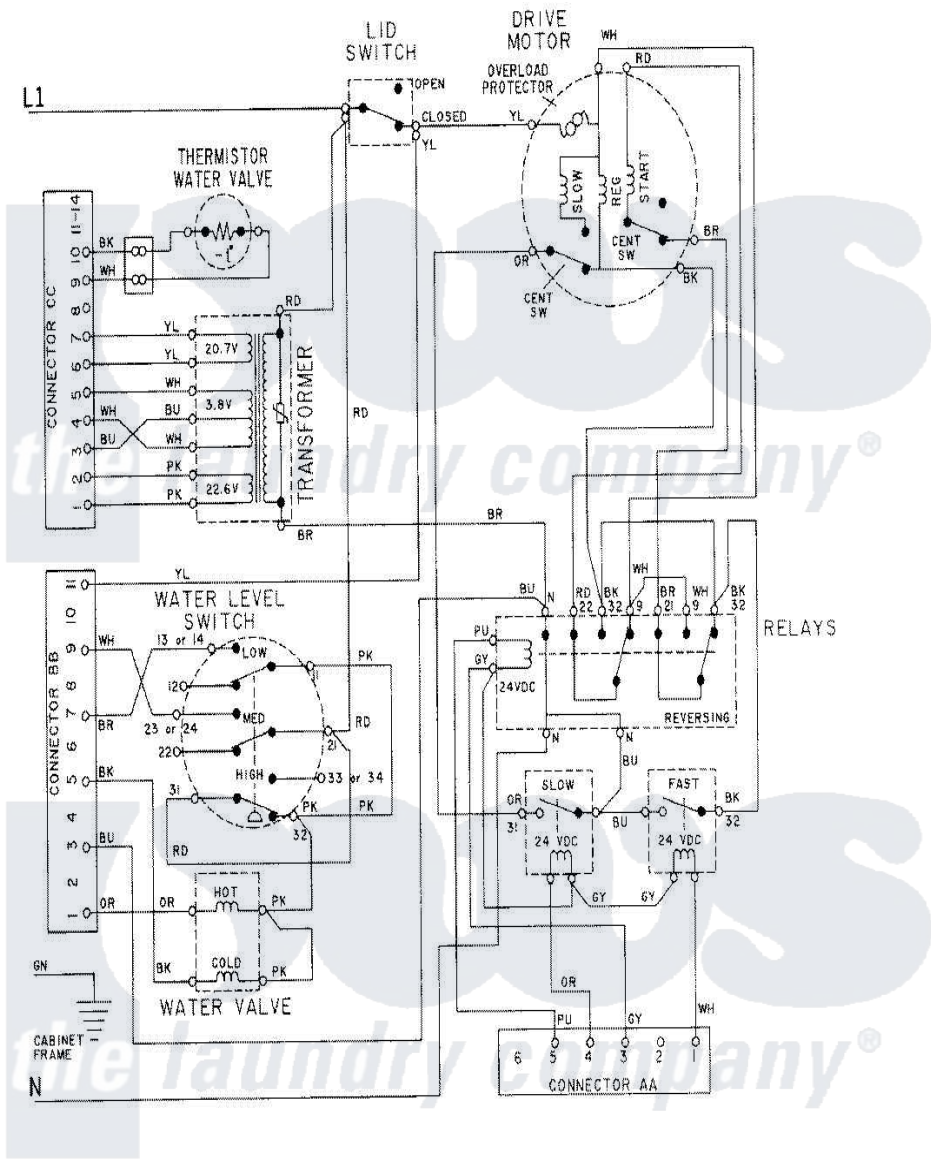

Maytag LAT9904AAE 08 - WIRING INFORMATION

Maytag Residential Maytag LAT9904AAE Washer Parts Parts Diagram 08 - WIRING INFORMATION
 Click on the part number to view part

Item	Original Part Number	Replaced By	Status	Part Description
NI	15001287		Not Available	WIRING INFORMATION