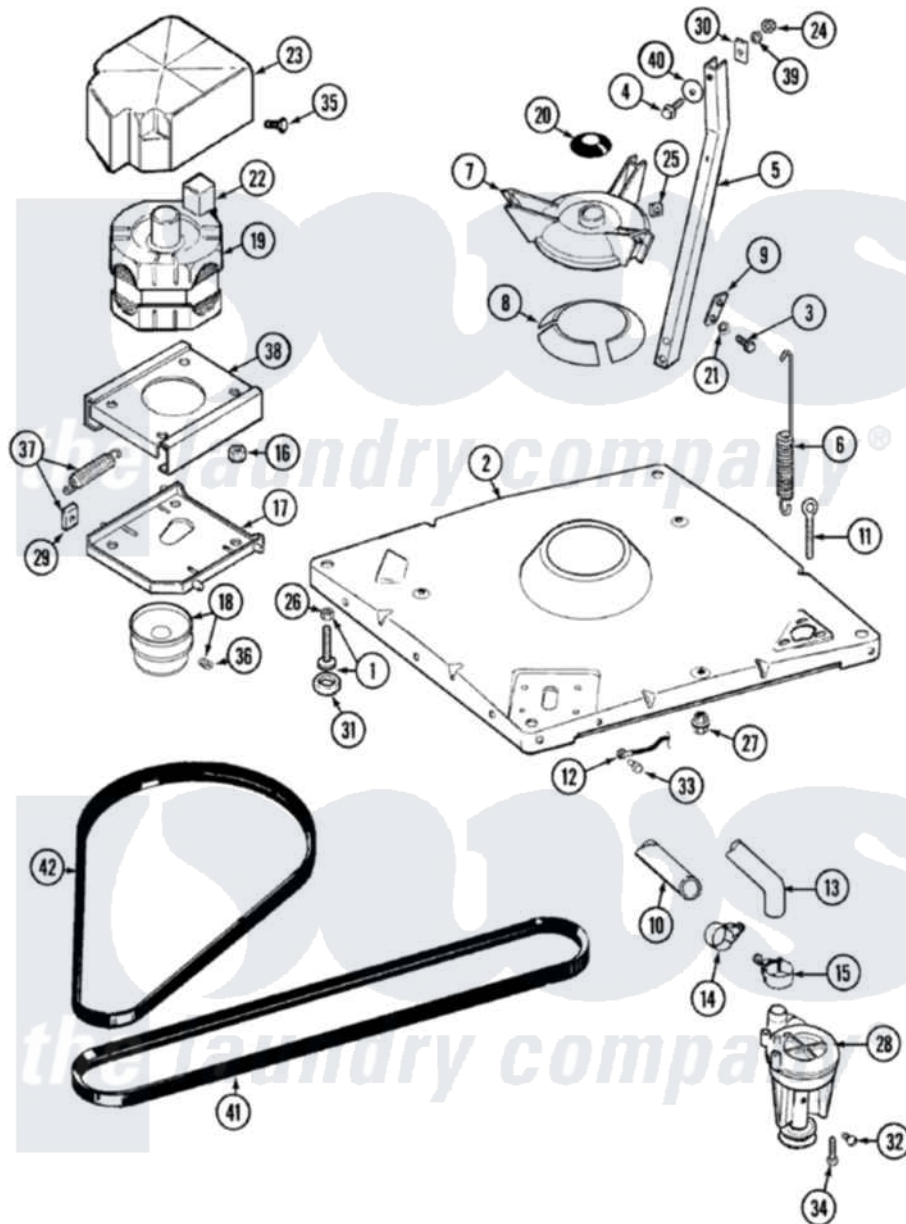

# Maytag LAT9904AAM 01 - BASE

Maytag [Residential Maytag LAT9904AAM Washer Parts](#) Parts Diagram 01 - BASE  
 Click on the part number to view part

Item	Original Part Number	Replaced By	Status	Part Description
1	Y302699	<a href="#">22003428</a>		Leg, Adjustable
2	22001172	<a href="#">22002150</a>		Base
3	<a href="#">Y015627</a>			Screw- Hex
4	205254	<a href="#">W10175938</a>		Bolt
"	200744	<a href="#">W10175939</a>		Bolt
5	<a href="#">213053</a>			Brace, Tub Part Not Used
6	<a href="#">22001300</a>			Spring, Centering
7	<a href="#">203725</a>			Damper W/Bolt And Clip
8	<a href="#">203956</a>			Damper Pad Kit
9	<a href="#">213073</a>			Washer, Double Brace
10	214767	<a href="#">22001448</a>		Hose, Pump
11	<a href="#">216416</a>			Bolt, Eye/Centering Spring
12	<a href="#">901220</a>			Ground Wire
13	<a href="#">213045</a>			Hose, Outer Tub Part Not Used
14	202574	<a href="#">3367052</a>		Clamp, Hose
15	202574	<a href="#">3367052</a>		Clamp, Hose