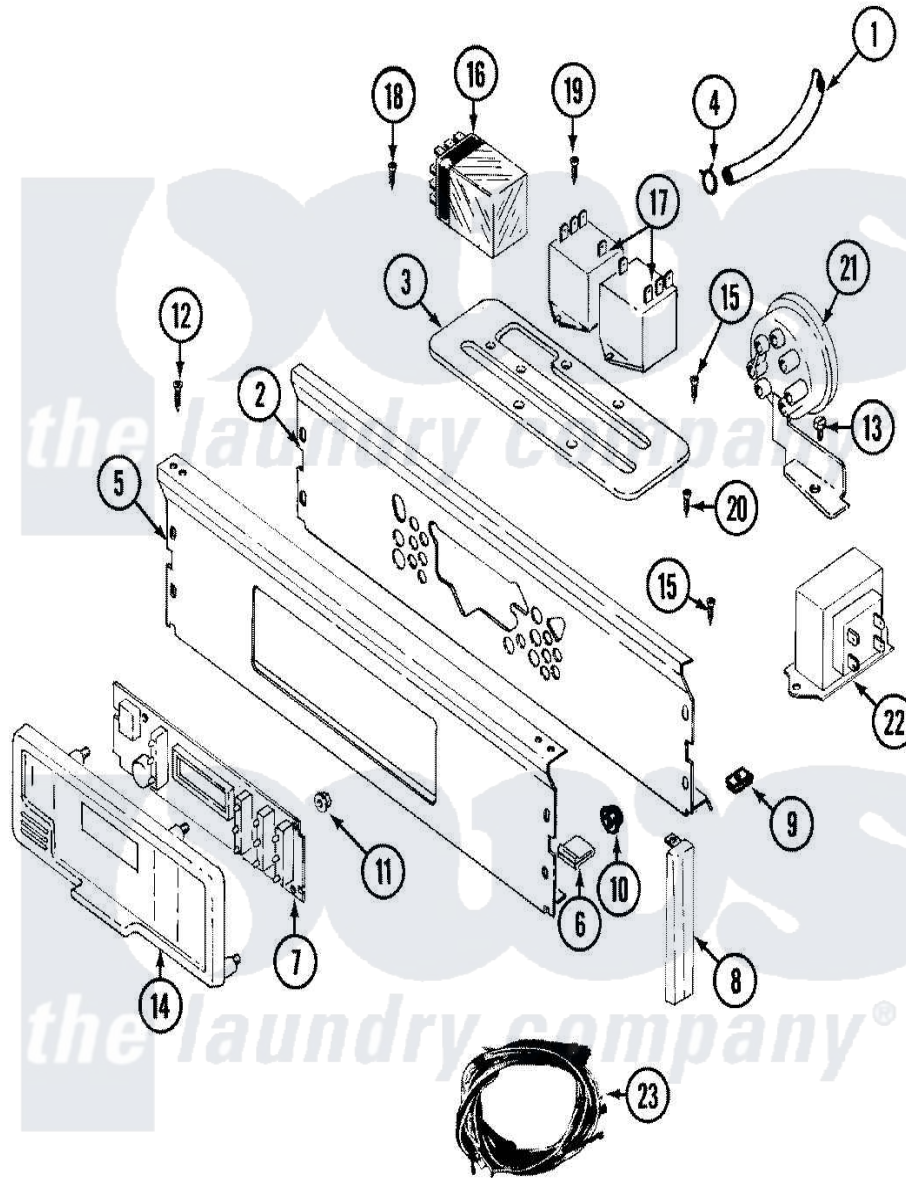

# Maytag LAT9904AAM 04 - CONTROL PANEL

Maytag [Residential Maytag LAT9904AAM Washer Parts](#) Parts Diagram 04 - CONTROL PANEL  
 Click on the part number to view part

Item	Original Part Number	Replaced By	Status	Part Description
1	22001356	<a href="#">22001619</a>		Tube, Water Level Switch
2	315483	<a href="#">3370225</a>		Screw
"	<a href="#">215722</a>			Backup Plate
3	215725		Not Available	BRACKET RELAY
4	410296	<a href="#">596669</a>		Clamp, Manifold
5	22001525		Not Available	PANEL, CONTROL (ALM)
6	<a href="#">214897</a>			Pad, Control Panel
7	22001151		Not Available	BOARD, CIRCUIT
8	22001292	<a href="#">22001567</a>		Cap, End
"	<a href="#">22001567</a>			Cap, End
"	22001566	<a href="#">22001293</a>		End Cap, Control Panel
"	<a href="#">22001293</a>			End Cap, Control Panel
9	<a href="#">214894</a>			Fastener, End Cap
10	<a href="#">214872</a>			Nut, End Cap Note: Nut, Lamp Holder
11	<a href="#">912077</a>			Locknut, Reader Harness

12	<a href="#">210932</a>		Screw, Inlet Duct
13	<a href="#">Y311711</a>		Screw, Fuse Block
14	<a href="#">22001524</a>		Panel, Mounting
15	<a href="#">Y311711</a>		Screw, Fuse Block
16	<a href="#">206421</a>		Relay, Motor Reversing
17	207770	Not Available	RELAY
18	212949	<a href="#">22001866</a>	Screw, Relay
19	910647	<a href="#">489355</a>	Screw, 8 X 1/2
20	<a href="#">Y313559</a>		Screw
"	211294	<a href="#">90767</a>	Screw, 8A X 3/8 HeX Washer Head Tapping
21	208751	Not Available	SWITCH, PRESSURE
22	<a href="#">207766</a>		Transformer
23	22001263	Not Available	WIRE HARNESS, MOTOR RELAY
"	<a href="#">22001262</a>		Wire Harness, Water Level Switch
"	22001261	Not Available	WIRE HARNESS, MAIN