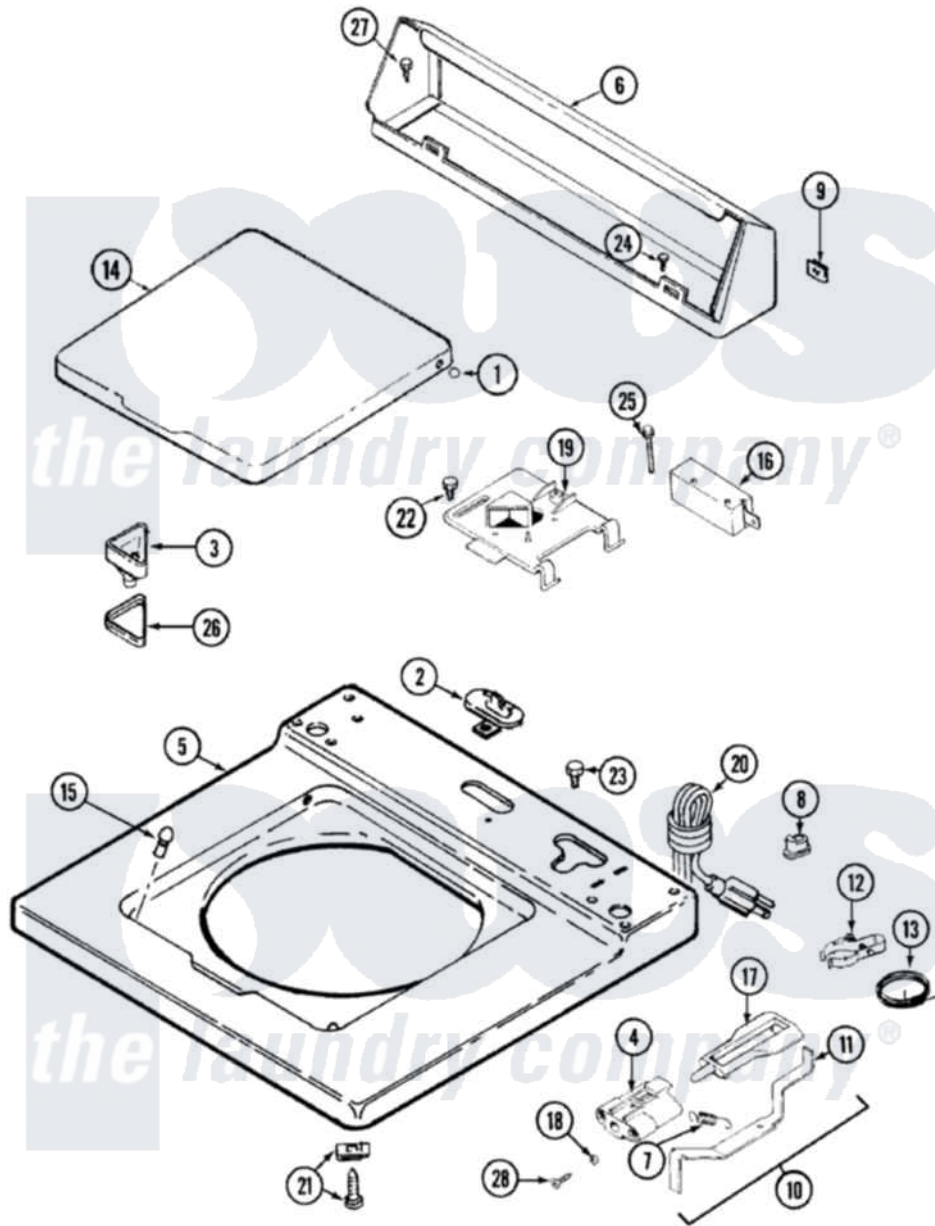

Maytag LAT9904AAM 05 - TOP

Maytag [Residential Maytag LAT9904AAM Washer Parts](#) Parts Diagram 05 - TOP
 Click on the part number to view part

Item	Original Part Number	Replaced By	Status	Part Description
1	211726			Hinge, Ball Lid
2	207159	489355		Screw, 8 X 1/2
"	22001298			Cap, Top Cover
3	22001200	22001008		Cup, Bleach
4	216256		Not Available	BRACKET, UNBALANCE
5	22001120			Top, Main ----NA
6	205635L		Not Available	CONSOLE (ALM)
7	213720			Spring, Lid Switch
8	211881			Grommet, Cord Part Not Used- Gas Models Only
9	215075			Fastener, Control Panel To Console
10	22001311			Unbalance Lever Assembly
11	22001136			Lever, Unbalance
12	301548			Clamp, Ground Wire
13	204807			Ground Wire, Supp. Plite To Top Cover

14	22001207	Not Available	LID W/LEGEND (ALM)---NA
15	212716		Bumper, Lid
16	205415	279347	Switch-Lid
17	216255		Plunger, Lid Switch
18	211500		Washer, Bracket To Top Cover
19	Y215699	22001678	Bracket, Switch And Fuse
20	22001345		Cord, Power
21	204445		Screw And Fastener Assembly
22	207159	489355	Screw, 8 X 1/2
23	315483	3370225	Screw
24	211294	90767	Screw, 8A X 3/8 HeX Washer Head Tapping
"	Y313559		Screw
25	2016090		Screw, Lid Switch To Bracket
26	215374	Not Available	GASKET FOR BLEACH CUP
27	Y313559		Screw
28	910182	25-7809	Screw, No.6-20 1/2 Flthd Torx