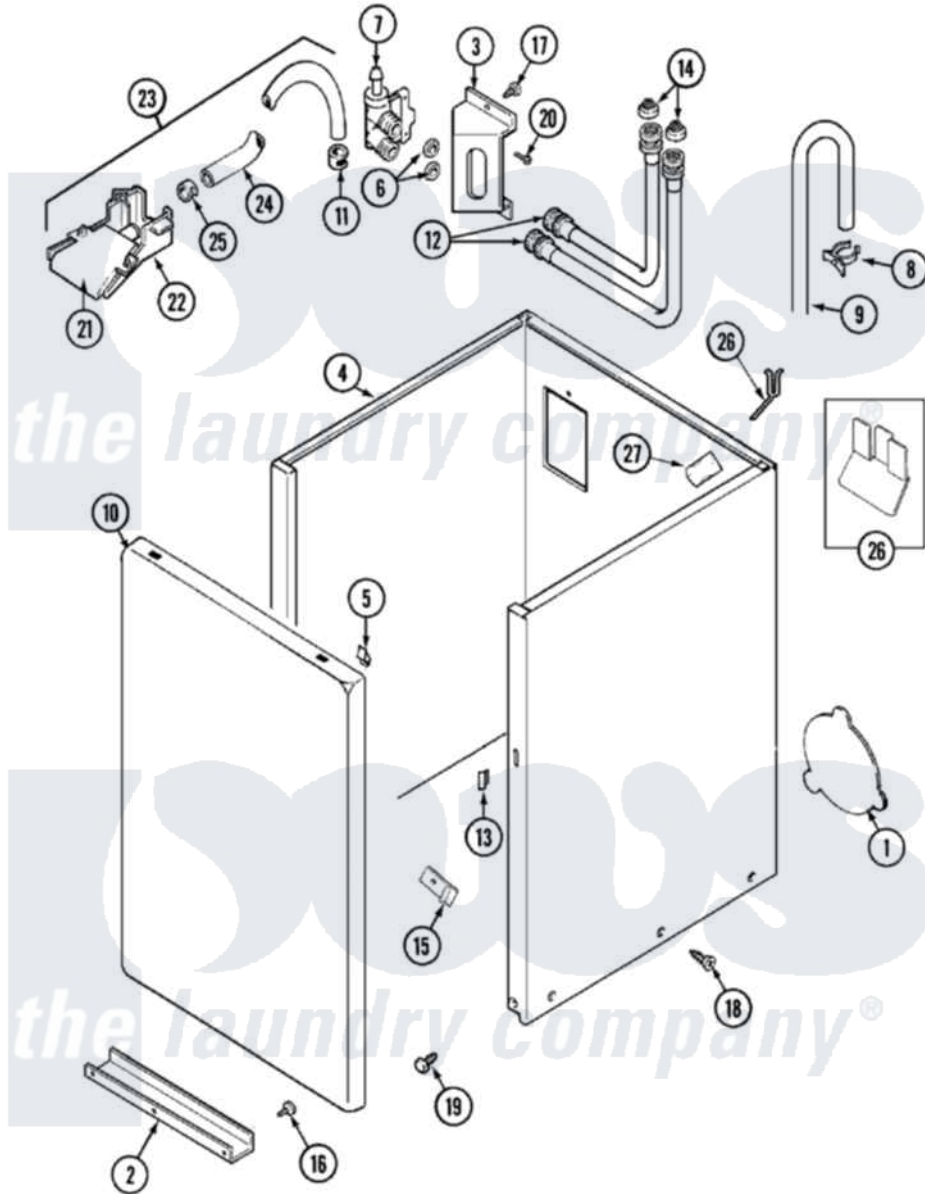

Maytag LAV3600AWW 02 - CABINET

Maytag [Residential Maytag LAV3600AWW Washer Parts](#) Parts Diagram 02 - CABINET
 Click on the part number to view part

Item	Original Part Number	Replaced By	Status	Part Description
1	211294	90767		Screw, 8A X 3/8 HeX Washer Head Tapping
"	22002924			Plate, Access
2	213846			Guard, Belt
3	22002361			Bracket, Water Valve
"	22002300	9740848		Screw, Mixing Valve Mounting
4	22002379	22004425		Cabinet White Aspack
5	22001650			Fastener, Spring
6	Y013783			Washer, Inlet Hose
7	214337	96160		Screen
"	22002360			Valve, Water
8	22002765			Clip, Hose
9	22002700	22003410		Hose, Drain
10	22001817			Sheet, Sound Damper
"	22002366		Not Available	PANEL, FRONT (WHT)
11	216169	596669		Clamp, Manifold
12	33-7891	89503		Hose-Inlet

"	35-0874	76313	Hosefill
13	22002331		Spacer, Front Panel
14	22002960		Strainer, Washer Inlet
15	22002376		Clip
"	22002925	3370225	Screw
16	211294	90767	Screw, 8A X 3/8 HeX Washer Head Tapping
17	22002372		Screw
18	213007		Xfor Cabinet See Cabinet, Back
19	22002378	27001200	Screw
20	Y313561		Screw---NA
21	22001187		Injector
22	22002310	22001304	Water Injector Assembly
23	22001304		Water Injector Assembly
24	22001190		Hose, Injector
25	216169	596669	Clamp, Manifold
26	22001972		Clip, Cabinet
27	22002377		Clip, Retainer