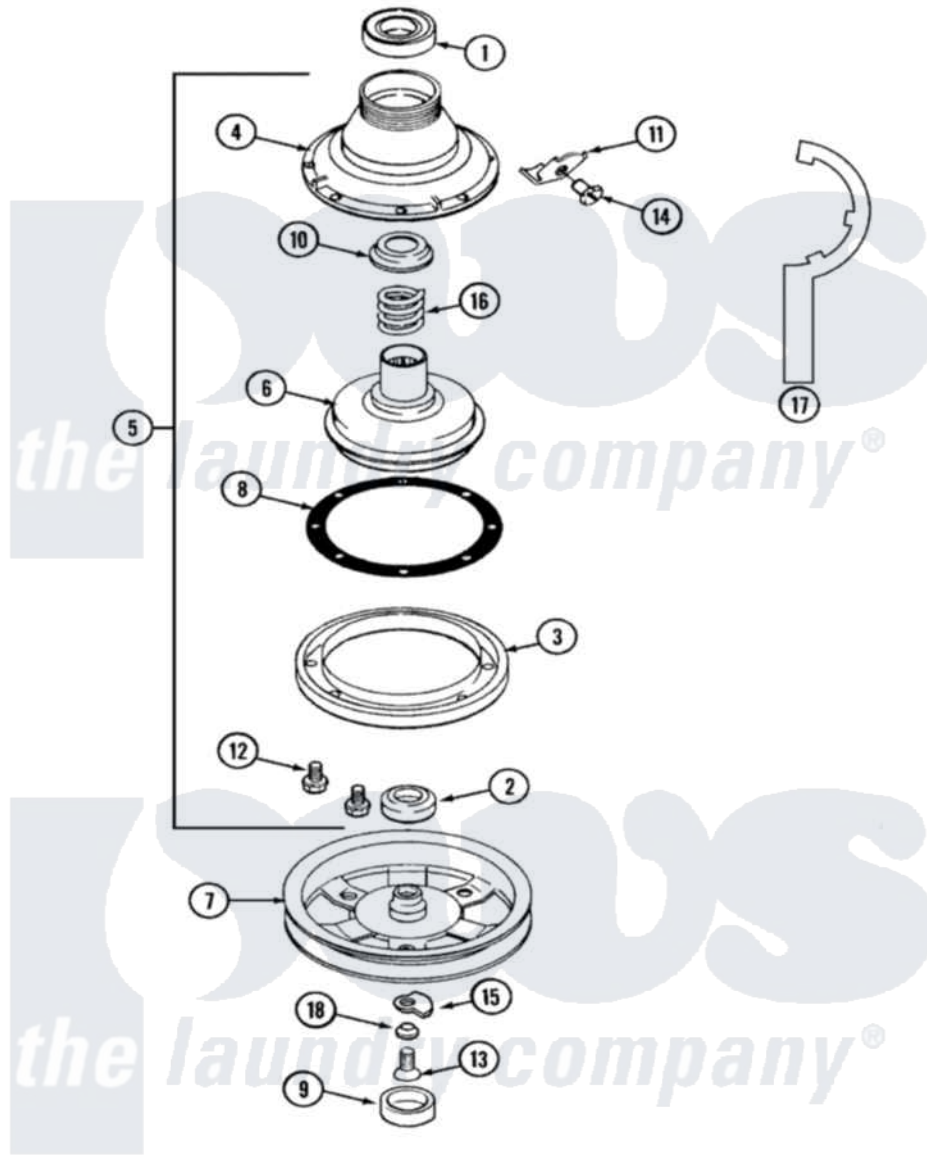

Maytag LAV3600AWW 03 - CLUTCH, BRAKE & BELTS

Maytag Residential Maytag LAV3600AWW Washer Parts Parts Diagram 03 - CLUTCH, BRAKE & BELTS
 Click on the part number to view part

Item	Original Part Number	Replaced By	Status	Part Description
1	Y200720	22003441		Bearing, Rear
2	200835			Bearing, Brake Rotor
3	22003890	6-2011900		Brake Asse
4	22003891	6-2011900		Brake Asse
5	201190	6-2011900		Brake Asse
6	201126	6-2011900		Brake Asse
7	22002431	6-2301550		Pulley Assembly
8	22003555			Washer, Stop Lug
9	22002428			Cover, Dust
10	211039	6-2011900		Brake Asse
11	213325			Clip, Retaining
12	Y038315	038315		Tool
13	211375	681582		Screw
14	213326			Bolt, Sems Retaining Clip
15	211089			Lug, Stop Pulley
16	211041	6-2011900		Brake Asse