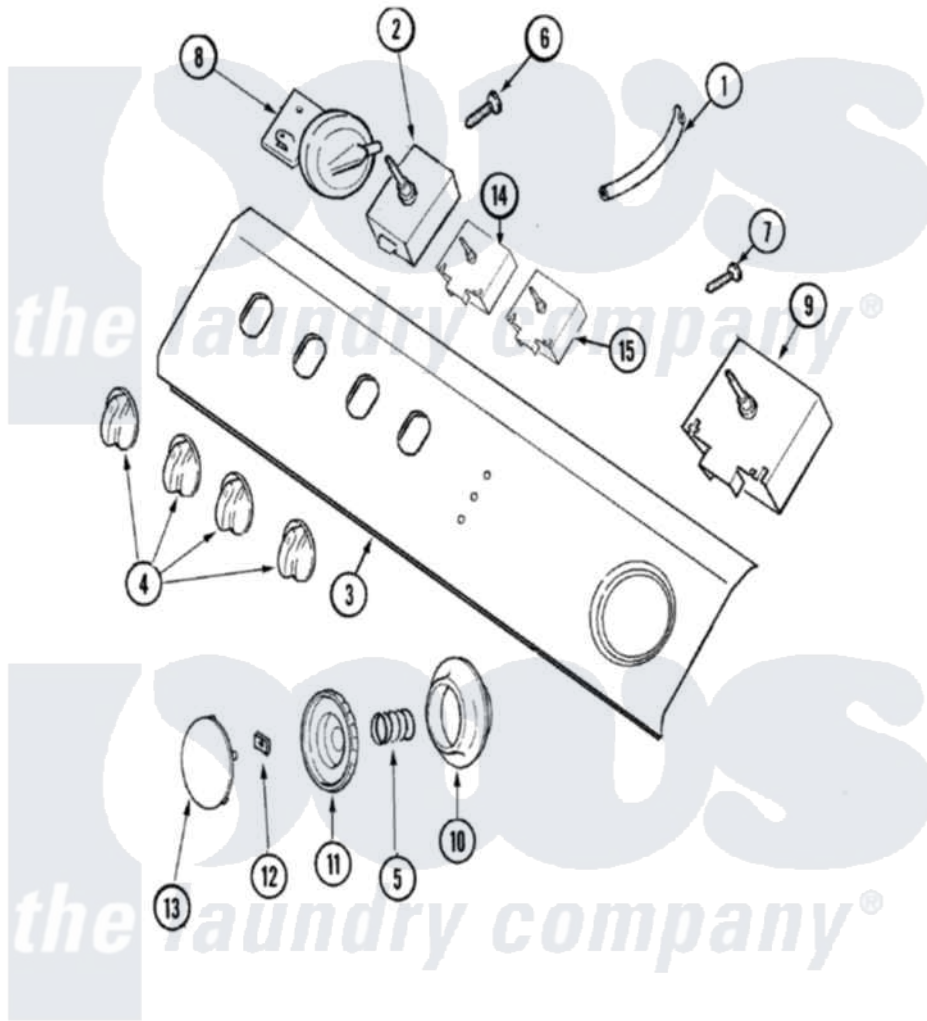

Maytag LAV3600AWW 04 - CONTROL PANEL

Maytag [Residential Maytag LAV3600AWW Washer Parts](#) Parts Diagram 04 - CONTROL PANEL
 Click on the part number to view part

Item	Original Part Number	Replaced By	Status	Part Description
1	22001619			Tube, Water Level Switch
2	22001843			Switch, Water Temp.
3	22004260			Facia - White
4	22003913	22001663		Knob, Selector Switch
5	211065			Spring, Index Wheel
6	Y22002339	8534058		Screw
7	22001661	3400094		Screw, 10-32 X 3/8
8	22004261			Pressure Switch
9	22004262			Timer
10	22003914	22001660		Dial Skirt - White
11	22003915			Timer Knob
12	211605			Bezel, Timer Dial
13	22001664			Timer Knob Insert/Cap
14	22001794			Switch, Rotary
15	22002578			Switch, Speed