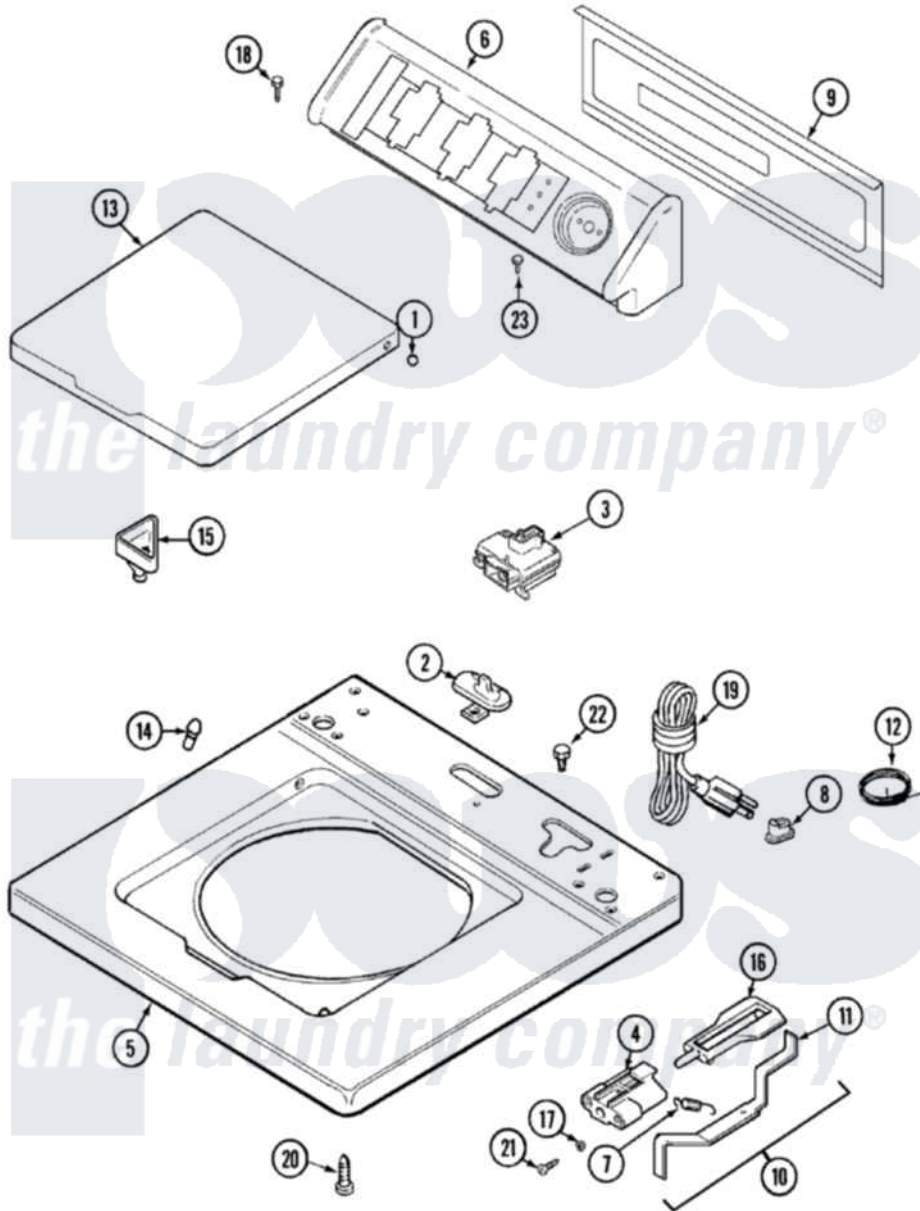

# Maytag LAV3600AWW 06 - TOP

Maytag Residential Maytag LAV3600AWW Washer Parts Parts Diagram 06 - TOP  
 Click on the part number to view part

Item	Original Part Number	Replaced By	Status	Part Description
1	<a href="#">211726</a>			Hinge, Ball Lid
2	<a href="#">22001298</a>			Cap, Top Cover
3	22002925	<a href="#">3370225</a>		Screw
"	<a href="#">22004243</a>			Switch, Lid
4	<a href="#">22002135</a>			Bracket, Unbalance
5	22001781	<a href="#">22002145</a>		Cover Assembly, Top
6	<a href="#">22001670</a>			Console
7	<a href="#">213720</a>			Spring, Lid Switch
8	<a href="#">211881</a>			Grommet, Cord Part Not Used- Gas Models Only
9	216423	<a href="#">3370225</a>		Screw
"	22002925	<a href="#">3370225</a>		Screw
"	<a href="#">22001814</a>			Back Panel, Console
10	Y22002339	<a href="#">8534058</a>		Screw
11	<a href="#">22001968</a>			Lever, Unbalance
12	<a href="#">22001654</a>			Wire, Ground
"	Y705026	<a href="#">3370225</a>		Screw

13	22001674	<a href="#">22001893</a>	Lid
14	<a href="#">212716</a>		Bumper, Lid
15	<a href="#">22001006</a>		Cup, Bleach
16	<a href="#">216255</a>		Plunger, Lid Switch
17	<a href="#">211500</a>		Washer, Bracket To Top Cover
18	22002925	<a href="#">3370225</a>	Screw
19	22003027	<a href="#">22003062</a>	Cord, Power
20	22001402	<a href="#">214354</a>	Screw, Top Cover To Cabnt.
21	22001600	<a href="#">25-7809</a>	Screw, No.6-20 1/2 Flthd Torx
22	Y705026	<a href="#">3370225</a>	Screw