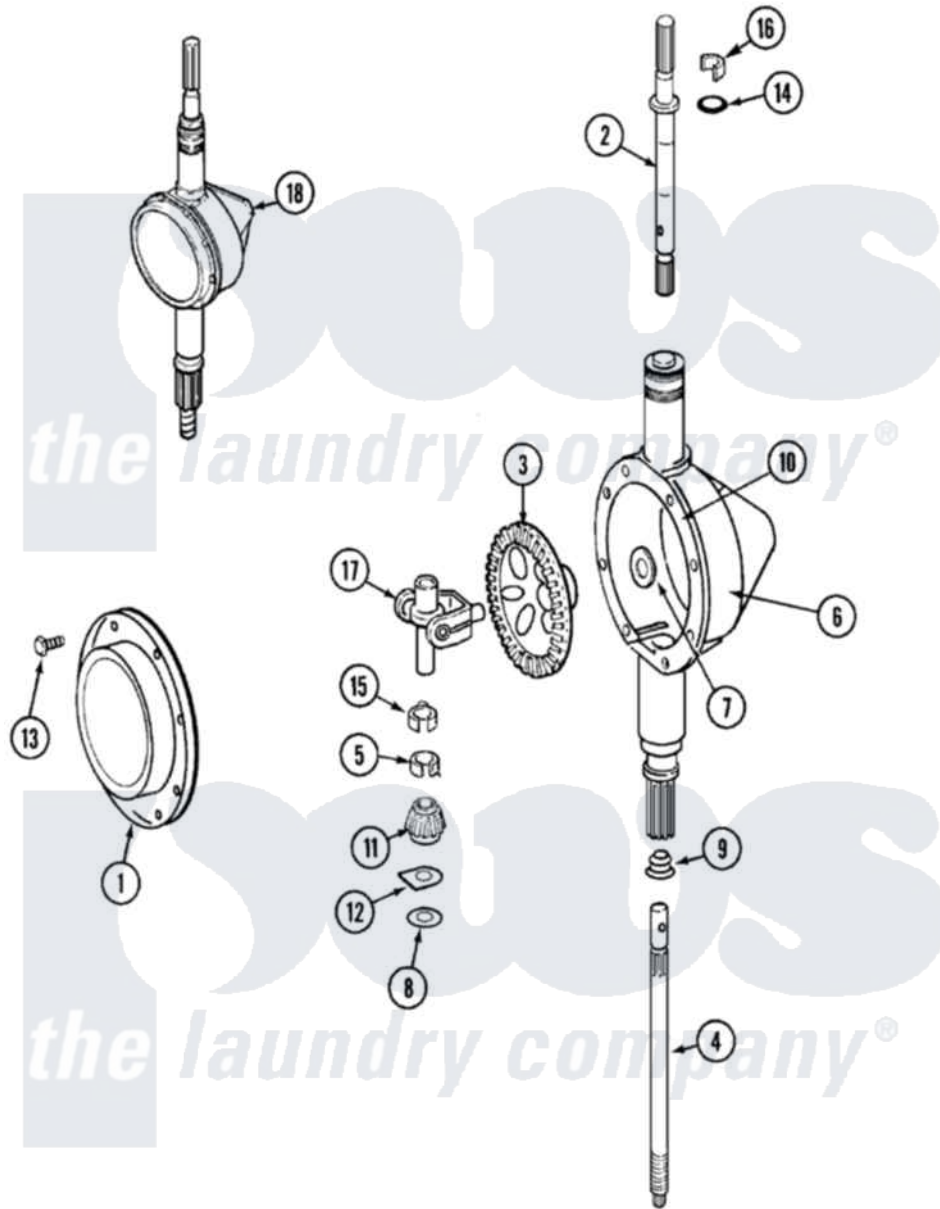

Maytag LAV3600AWW 07 - TRANSMISSION

Maytag [Residential Maytag LAV3600AWW Washer Parts](#) Parts Diagram 07 - TRANSMISSION
 Click on the part number to view part

Item	Original Part Number	Replaced By	Status	Part Description
1	206628			Cover, Transmission
2	22002415	6-2168983		Shaft- Agi
3	206713	6-2067130		Gear- Beve
4	12001450			Ctr Shaft W/Collar Andkeeper- Dp
5	22002353			Collar, Center Shaft
6	22002416	6-2300100		Assembly-
7	215394			Washer, Bevel Gear
8	211483	6-2114830		Washer- SP
9	206602	207843		Lip Seal Repair Kit
10	Y058700	675652		Adhesive
11	215401	W10221114		Pinion
12	215395			Plate, Clutch
13	215417		Not Available	SCREW, TRANSMISSION COVER
14	22002417			O-Ring AgitatOr Shaft
15	22002341			Collar, Lower Plastic Keeper

16	22002340		Collar, Agitator Shaft
17	206685	6-2066850	Yoke
18	22002126	6-2097750	Trans Dee