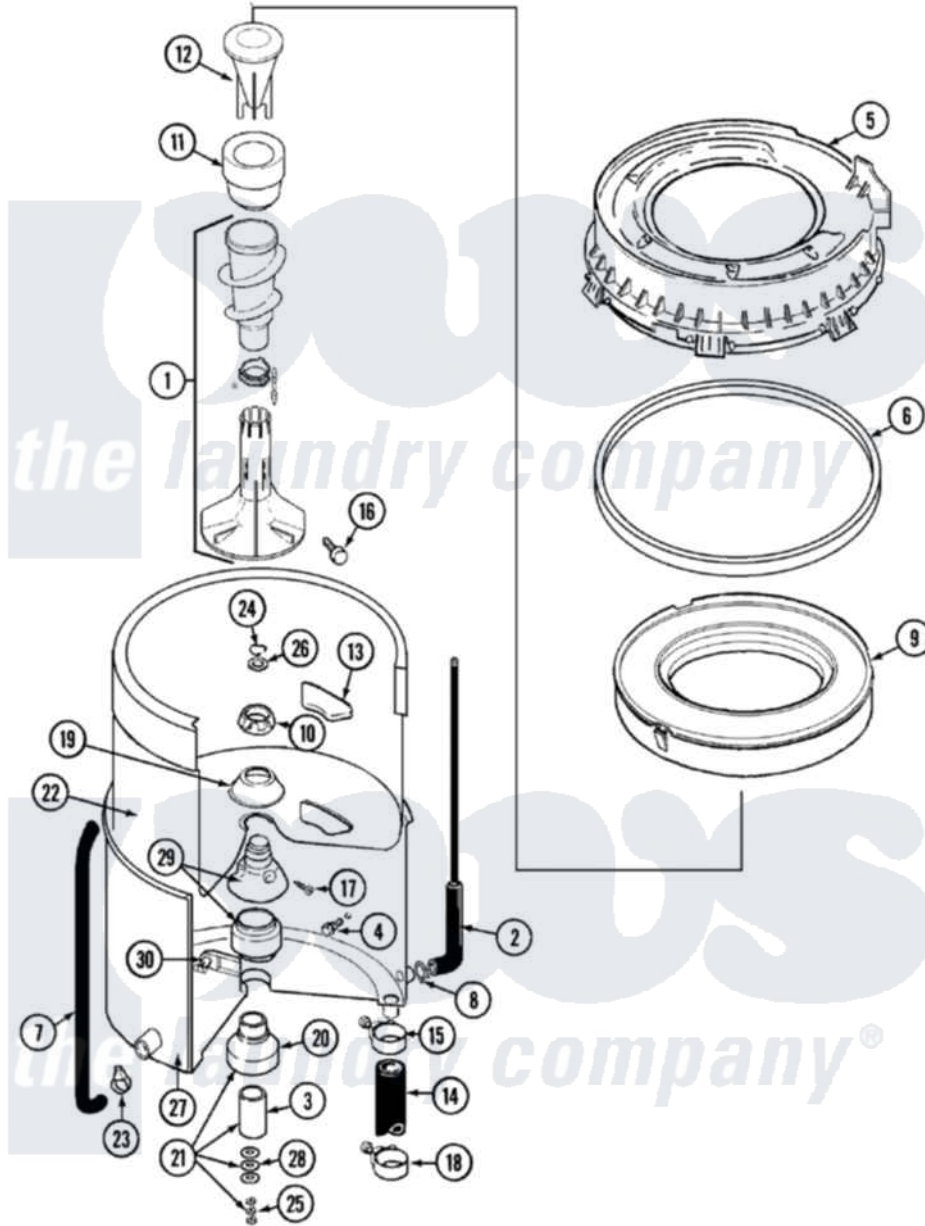

Maytag LAV3600AWW 08 - TUB

Maytag [Residential Maytag LAV3600AWW Washer Parts](#) Parts Diagram 08 - TUB
 Click on the part number to view part

Item	Original Part Number	Replaced By	Status	Part Description
1	22003436	22001821		Agitator Auger And Base Assembly
2	22001036	22001619		Tube, Water Level Switch
3	211130			Bearing Liner, Tub Bearing
4	200744	W10175939		Bolt
"	205254	W10175938		Bolt
5	22001299			Tub Cover And Gasket Assembly
6	Y22001201	22001007		Gasket, Cover To Tub
7	22001320			Tube, Bleach
8	211641			Clamp, 1-1/16"
9	22001142			Ring, Balance
10	211047	6-2110472		Nut- Clamp
11	21001905			Dispenser, Fabric
12	21001294		Not Available	WASHER
13	207219			Filter, Self-Cleaning
14	213045			Hose, Outer Tub Part Not

14	213043		Used
15	22001640	285655	Clamp, Hose
16	22001819		L0cking Screw And O Ring
17	22001423		Set Screw, Mounting Stem
18	22001640	285655	Clamp, Hose
19	211210		Washer, Clamping Nut
20	200824	6-2040130	Tub Bearin
21	204013	6-2040130	Tub Bearin
22	22001139		Tub, Inner
23	22003073	596669	Clamp, Manifold
24	Y015667		Retaining Ring
25	Y054867		Washer, Lock
26	Y015666		Washer, Retaining -
27	22001114	Not Available	TUB, OUTER (EX. LARGE)
28	211100		Washer, Outer Tub
29	22001648	6-2095720	Mounting S
30	214434		Spout, Deflector