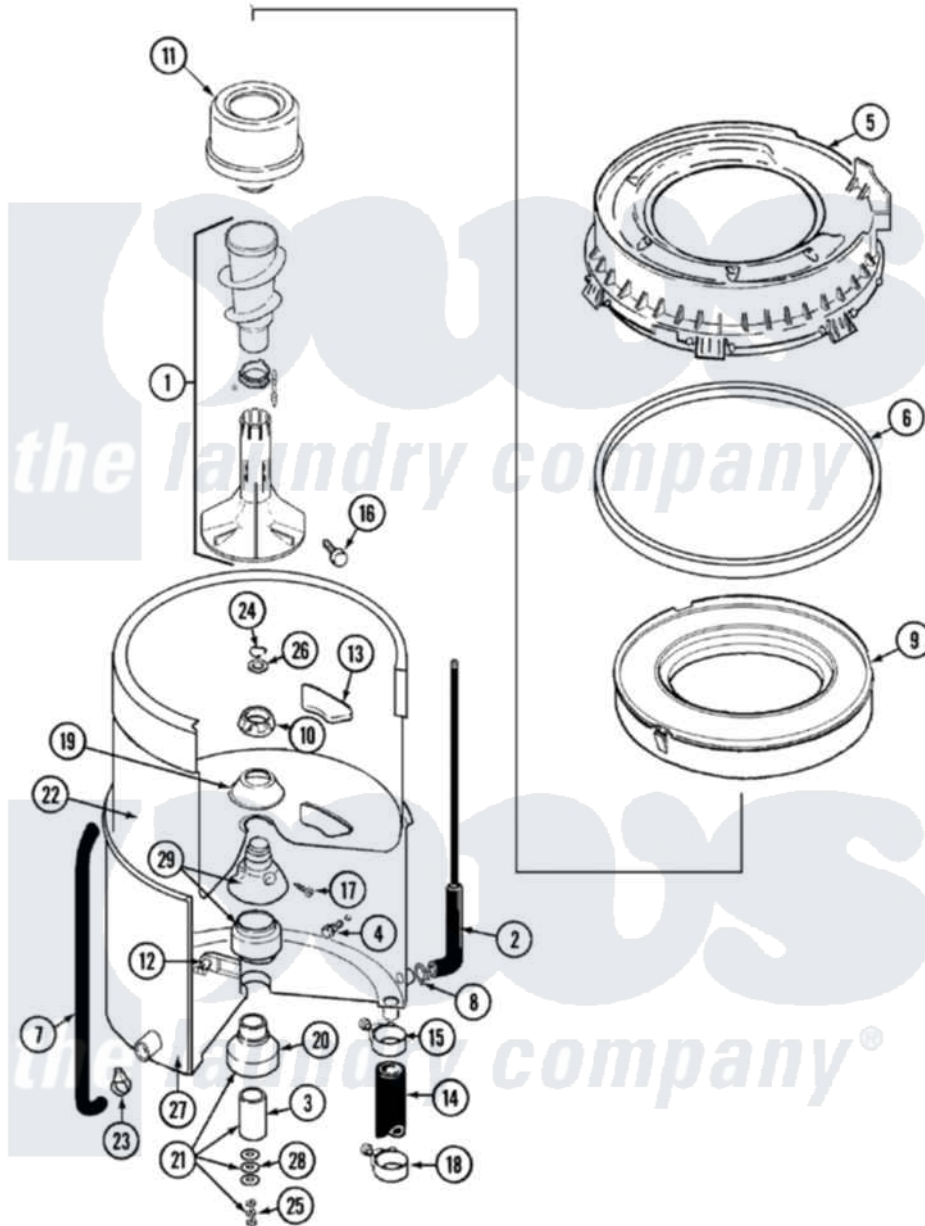

Maytag LAW2400AAE 07 - TUB

Maytag [Residential Maytag LAW2400AAE Washer Parts](#) Parts Diagram 07 - TUB
 Click on the part number to view part

Item	Original Part Number	Replaced By	Status	Part Description
1	22001821			Agitator Auger And Base Assembly
"	22003436	22001821		Agitator Auger And Base Assembly
2	22001036	22001619		Tube, Water Level Switch
3	211130			Bearing Liner, Tub Bearing
4	200744	W10175939		Bolt
"	205254	W10175938		Bolt
5	22001299			Tub Cover And Gasket Assembly
6	Y22001201	22001007		Gasket, Cover To Tub
7	22001320			Tube, Bleach
8	211641			Clamp, 1-1/16"
9	22001142			Ring, Balance
10	211047	6-2110472		Nut- Clamp
11	21001599	21001905		Dispenser, Fabric
12	214434			Spout, Deflector

13	207219		Filter, Self-Cleaning
14	213045		Hose, Outer Tub Part Not Used
15	22001640	285655	Clamp, Hose
16	22001819		Locking Screw And O Ring
17	22001423		Set Screw, Mounting Stem
18	22001640	285655	Clamp, Hose
19	211210		Washer, Clamping Nut
20	200824	6-2040130	Tub Bearin
21	204013	6-2040130	Tub Bearin
22	22001139		Tub, Inner
23	205161	489503	Clamp
24	Y015667		Retaining Ring
25	Y054867		Washer, Lock
26	Y015666		Washer, Retaining -
27	22001114	Not Available	TUB, OUTER (EX. LARGE)
28	211100		Washer, Outer Tub
29	22001648	6-2095720	Mounting S