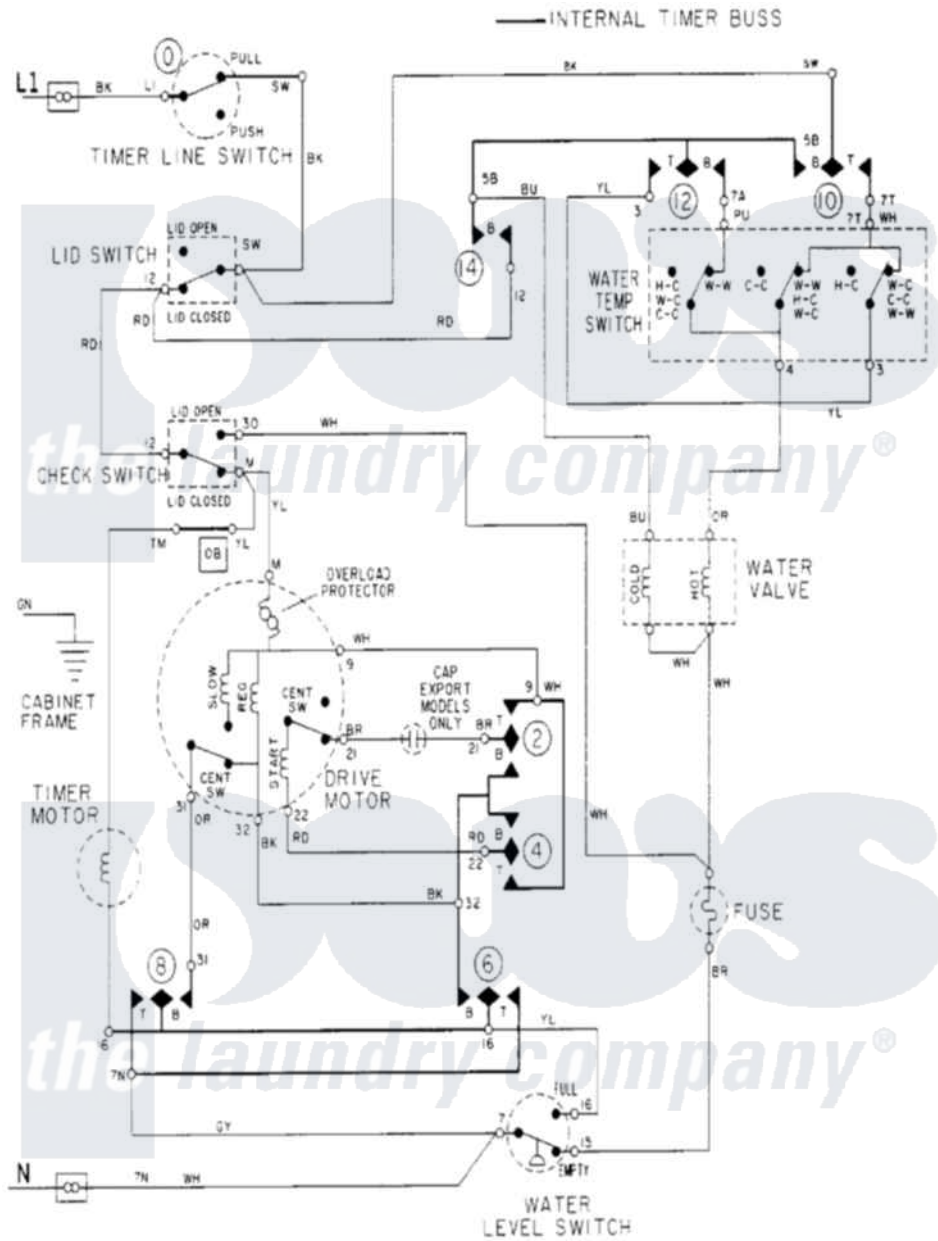

Maytag LAW2400AAE 09 - WIRING INFORMATION

Maytag [Residential Maytag LAW2400AAE Washer Parts](#) Parts Diagram 09 - WIRING INFORMATION
 Click on the part number to view part

Item	Original Part Number	Replaced By	Status	Part Description
NI	15002104		Not Available	WIRING INFORMATION