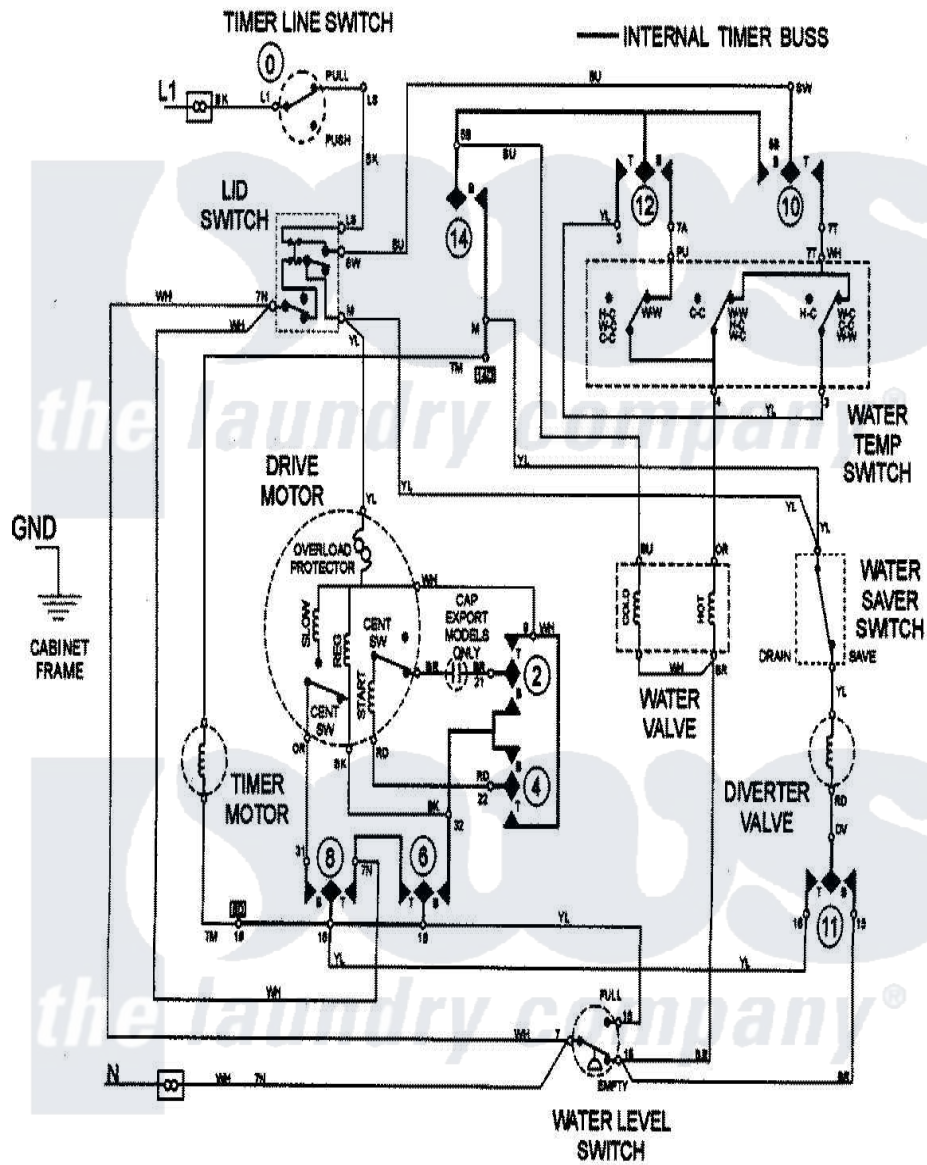

Maytag LAW2400AAE 10 - WIRING INFORMATION (AT SERIES 34)

Maytag Residential Maytag LAW2400AAE Washer Parts Parts Diagram 10 - WIRING INFORMATION (AT SERIES 34)

[Click on the part number to view part](#)

Item	Original Part Number	Replaced By	Status	Part Description
NI	15002832		Not Available	WIRING INFORMATION