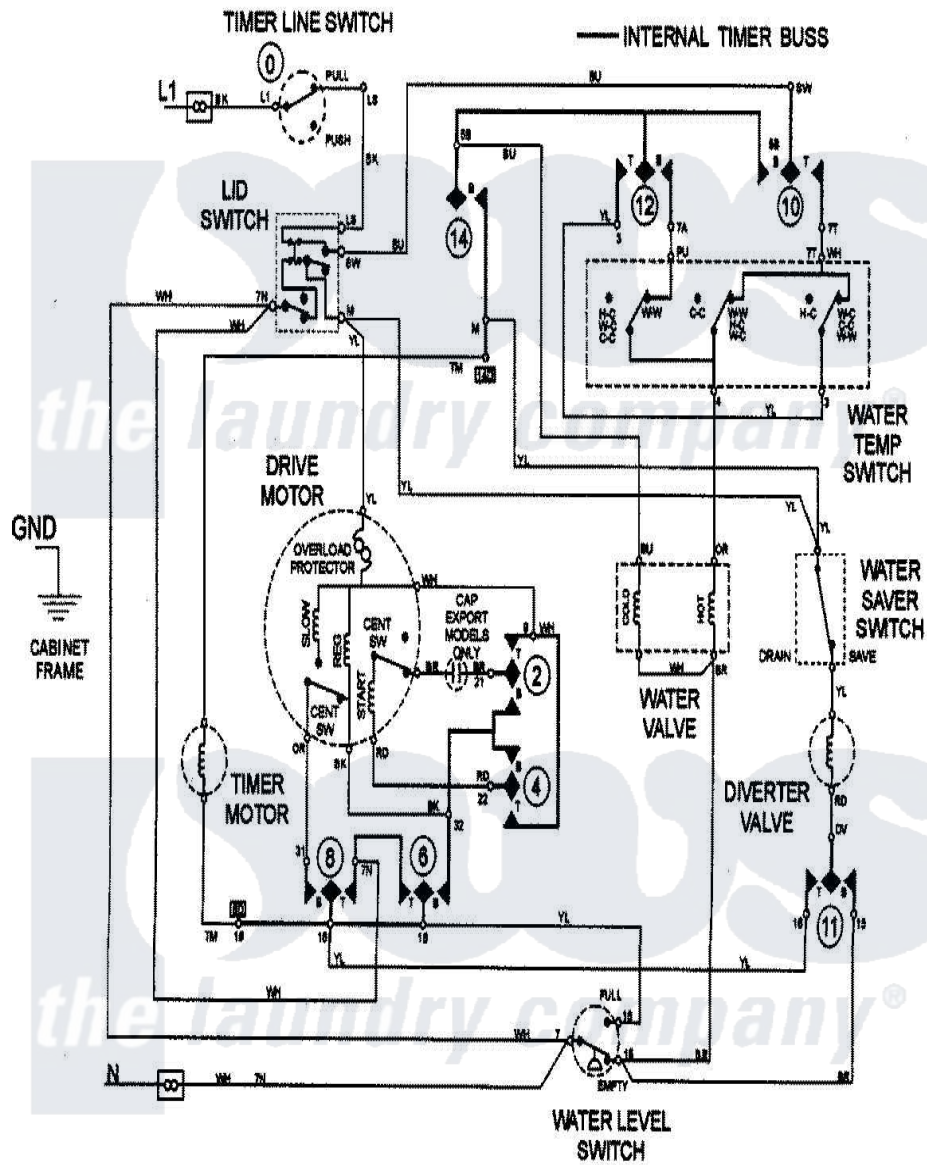

# Maytag LAW2401AAE 10 - WIRING INFORMATION

Maytag [Residential Maytag LAW2401AAE Washer Parts](#) Parts Diagram 10 - WIRING INFORMATION  
 Click on the part number to view part

Item	Original Part Number	Replaced By	Status	Part Description
NI	15002832		Not Available	WIRING INFORMATION