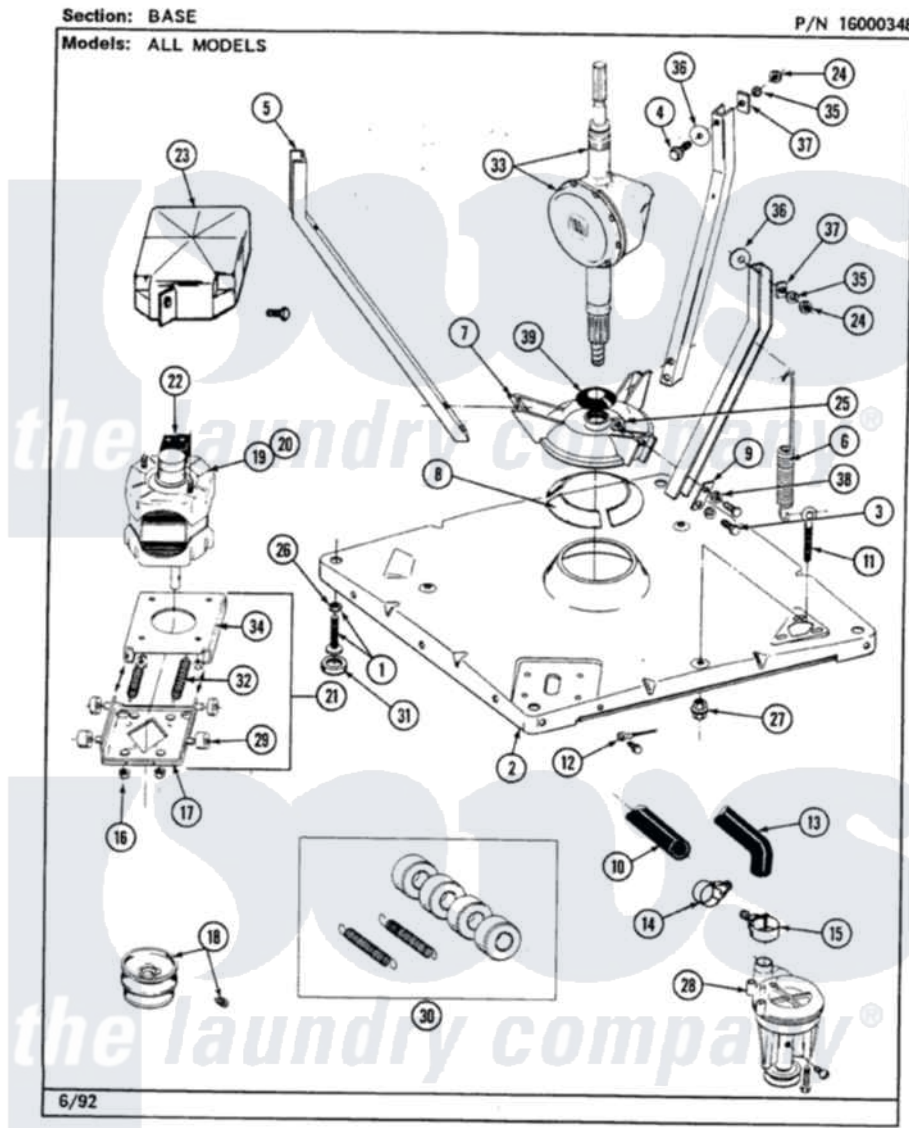

Maytag LAW7500AAW 01 - BASE

38

Maytag [Residential Maytag LAW7500AAW Washer Parts](#) Parts Diagram 01 - BASE
 Click on the part number to view part

Item	Original Part Number	Replaced By	Status	Part Description
1	Y302699	22003428		Leg, Adjustable
2	203274			Base With Damper Pads
3	Y015627			Screw- Hex
4	205254	W10175938		Bolt
"	200744	W10175939		Bolt
5	213100		Not Available	PART NOT USED
6	213054			Centering Spring - 3 Used
7	203725			Damper W/Bolt And Clip
8	203956			Damper Pad Kit
9	213073			Washer, Double Brace
10	214767	22001448		Hose, Pump
11	213120	216416		Bolt, Eye/Centering Spring
12	210186	3370225		Screw
"	204807			Ground Wire, Supp. Plte To Top Cover
13	Y212989			Hose, Outer Tub To Pump
14	200461	285655		Clamp, Hose

15	202574	3367052	Clamp, Hose
16	Y311426	3400029	Nut, Adapter Plate
17	205908		Motor Mount Assembly
18	200816	6-2008160	Pulley- MO
"	Y053241		Set Screw, Motor Pulley
19	201805	12002351	Motor-Drve
21	205999		Motor Mount Assembly
22	205134	Not Available	MOTOR EXTERNAL START SWITCH
"	205131		Switch, Motor External Start
"	205133	Not Available	(PROD. IDNo. 2-1664-8 & 2-5463)
"	206504		Motor External Start Switch
"	206505	Not Available	PROD. No.201664-15, & No.205463-3.
"	205132	Not Available	SWITCH, MOTOR EXTERNAL START No.201664-14,205463-4 & 201800-4
23	213121	3400111	Screw, 12-14 X 5/8
"	215098		Shield, Motor
24	Y052734		Nut, Carrage Bolts And Bracket
25	Y052785		Nut, Brace To Damper
26	210385		Lock Nut For Adjustable Leg
27	211949		Nut, Adjustment Eyebolt
28	202203	6-2022030	Pump As Pa
"	211880		Screw, HeX Head No.10 X 1/2 Inc
"	Y015408	22003235	Screw, Bearing Insert
29	204998	205000	Roller And Spring Kit 4+Spr
30	205000		Roller And Spring Kit 4+Spr
31	210684		Foot, Adjustable Leg
32	202718		Springs, Tension
33	206708	6-2097790	Transmison
34	214956		Motor Mount Assembly
35	Y054867		Washer, Lock
36	211100		Washer, Outer Tub
37	212979	Not Available	WASHER, TUB BRACE
38	911852	486009	Lockwasher
39	211028	22001586	Deflector, Water