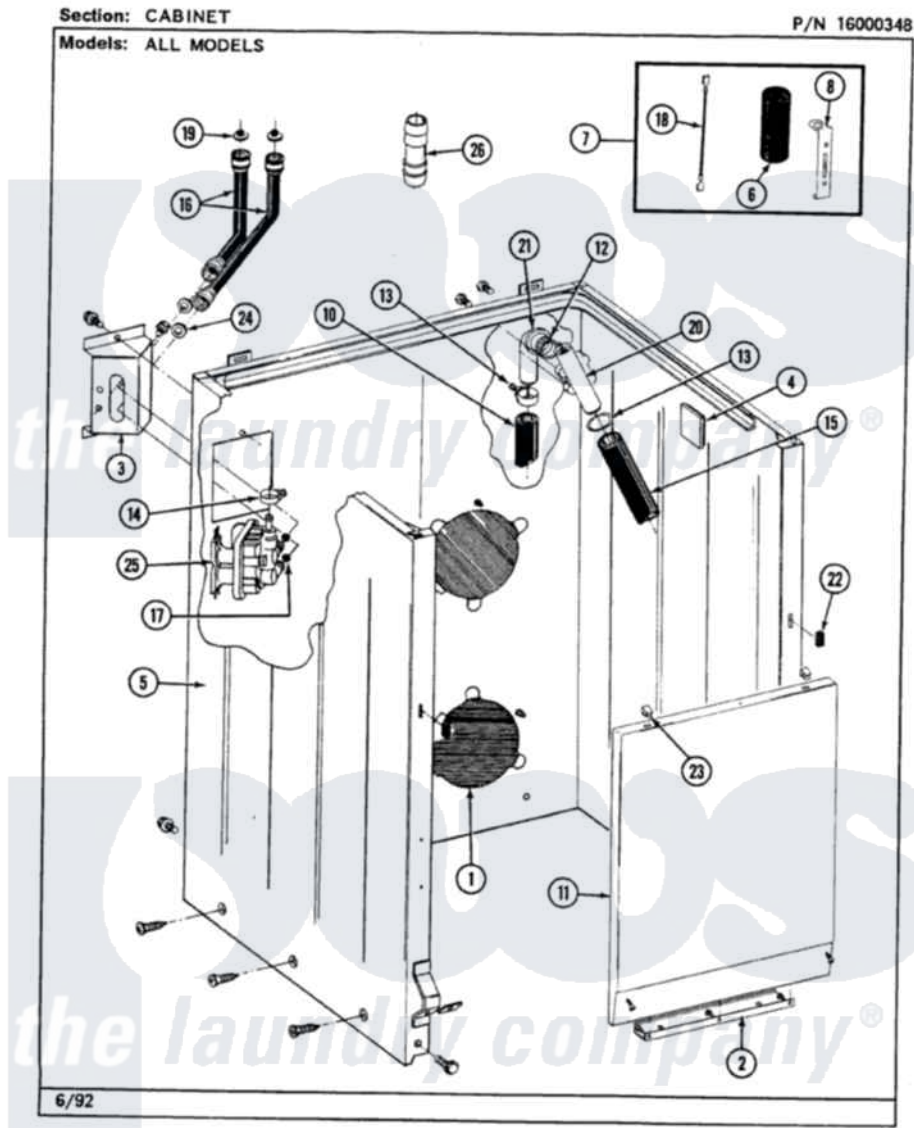

Maytag LAW7500AAW 02 - CABINET

30

Maytag [Residential Maytag LAW7500AAW Washer Parts](#) Parts Diagram 02 - CABINET
Click on the part number to view part

Item	Original Part Number	Replaced By	Status	Part Description
1	211878		Not Available	PLATE, ACCESS
"	211294	90767		Screw, 8A X 3/8 HeX Washer Head Tapping
2	213846			Guard, Belt
"	211294	90767		Screw, 8A X 3/8 HeX Washer Head Tapping
3	212276	W10116760		Screw
"	214812	22002361		Bracket, Water Valve
4	215058			Pad, Cabinet Bumper
5	203319	22203319		Cabinet
"	204439			Screw And Fstner Assembly
"	213122	27001200		Screw
"	213121	3400111		Screw, 12-14 X 5/8
"	213007			Xfor Cabinet See Cabinet, Back
6	Y200832			Capacitor
7	206103			Capacitor Kit

8	211149		Clip, Capacitor
9	202861	202860	Inlet Hose Assembly
10	216017		Hose, Drain
"	Y059149		(7/8" I.D. CARTON OF 50 FT.)
11	212998		Not Available
			PANEL, FRONT (WHT)
12	214765		Gasket, Siphon Break
13	200908	285655	Clamp, Hose
14	201575		Clamp, Hose
15	214767	22001448	Hose, Pump
16	202860		Inlet Hose Assembly
"	200672	76314	Hose, Inlet 6 Ft. Hose With Elbow
17	214337	96160	Screen
18	203237		No. 17 Wire With Terminal
19	200961	12001413	Strainer And Washer Kit
20	206638		Siphon Break
"	Y014874		Screw, Idler Arm And Sleeve
21	Y216016	W10116738	Elbow
22	214376	22002331	Spacer, Front Panel
23	212982	22001650	Fastener, Spring
24	Y013783		Washer, Inlet Hose
25	205613		Water Valve
"	212276	W10116760	Screw
26	Y216015		Coupling, Hose