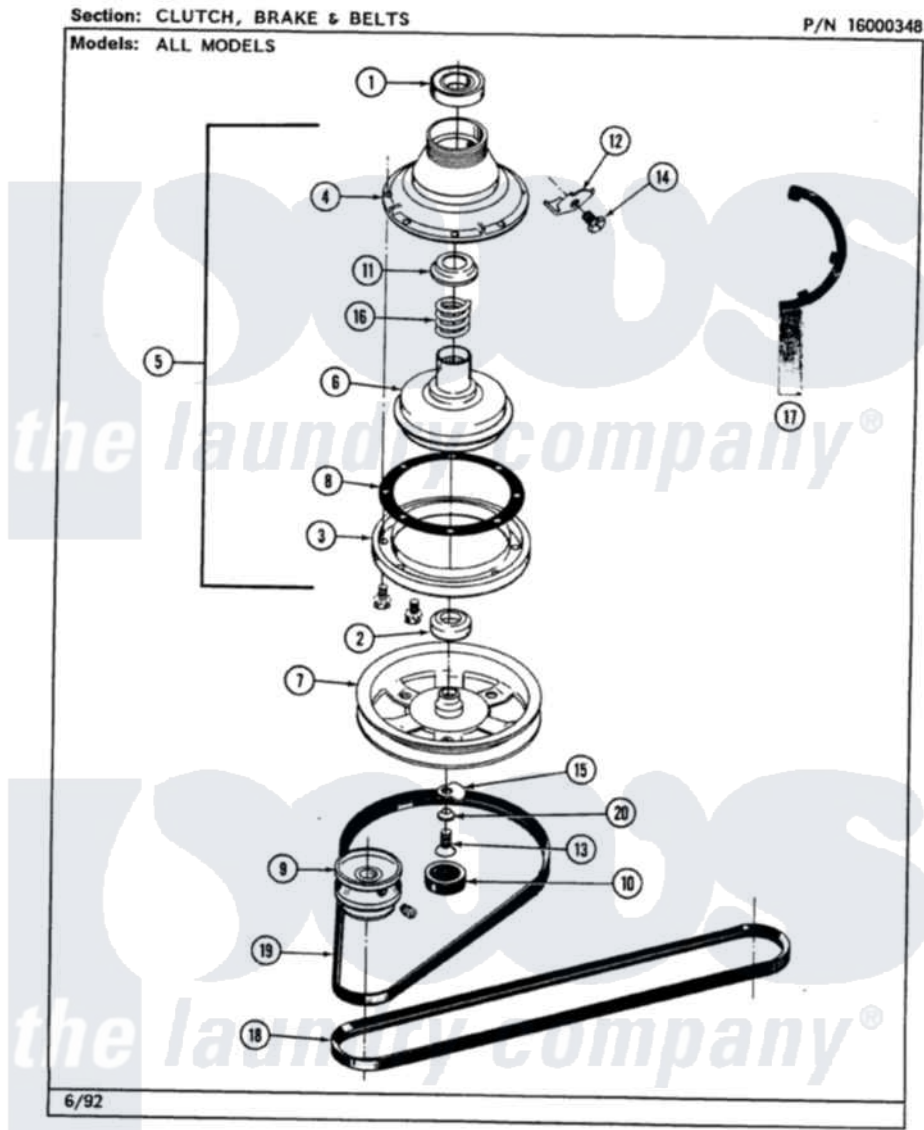

Maytag LAW7500AAW 03 - CLUTCH, BRAKE & BELTS

42

Maytag [Residential Maytag LAW7500AAW Washer Parts](#) Parts Diagram 03 - CLUTCH, BRAKE & BELTS
 Click on the part number to view part

Item	Original Part Number	Replaced By	Status	Part Description
1	Y200720	22003441		Bearing, Rear
2	200835			Bearing, Brake Rotor
3	211043	6-2011900		Brake Asse
"	211000			SCREW, BRAKE DRUM (HEX HEAD)
4	211045	6-2011900		Brake Asse
5	201190	6-2011900		Brake Asse
6	201126	6-2011900		Brake Asse
7	211059	6-2301530		Pulley
8	211042	6-2011900		Brake Asse
9	Y053241			Set Screw, Motor Pulley
"	200816	6-2008160		Pulley- MO
10	211038		Not Available	CAP, OIL RETAINER
11	211039	6-2011900		Brake Asse
12	213325			Clip, Retaining
13	211375	681582		Screw
14	213326			Bolt, Sems Retaining Clip

15	211089		Lug, Stop Pulley
16	211041	6-2011900	Brake Asse
17	Y038315	038315	Tool
18	211124		Part Not Used
19	211125		V Belt, Drive Pulley
20	211090	22003555	Washer, Stop Lug