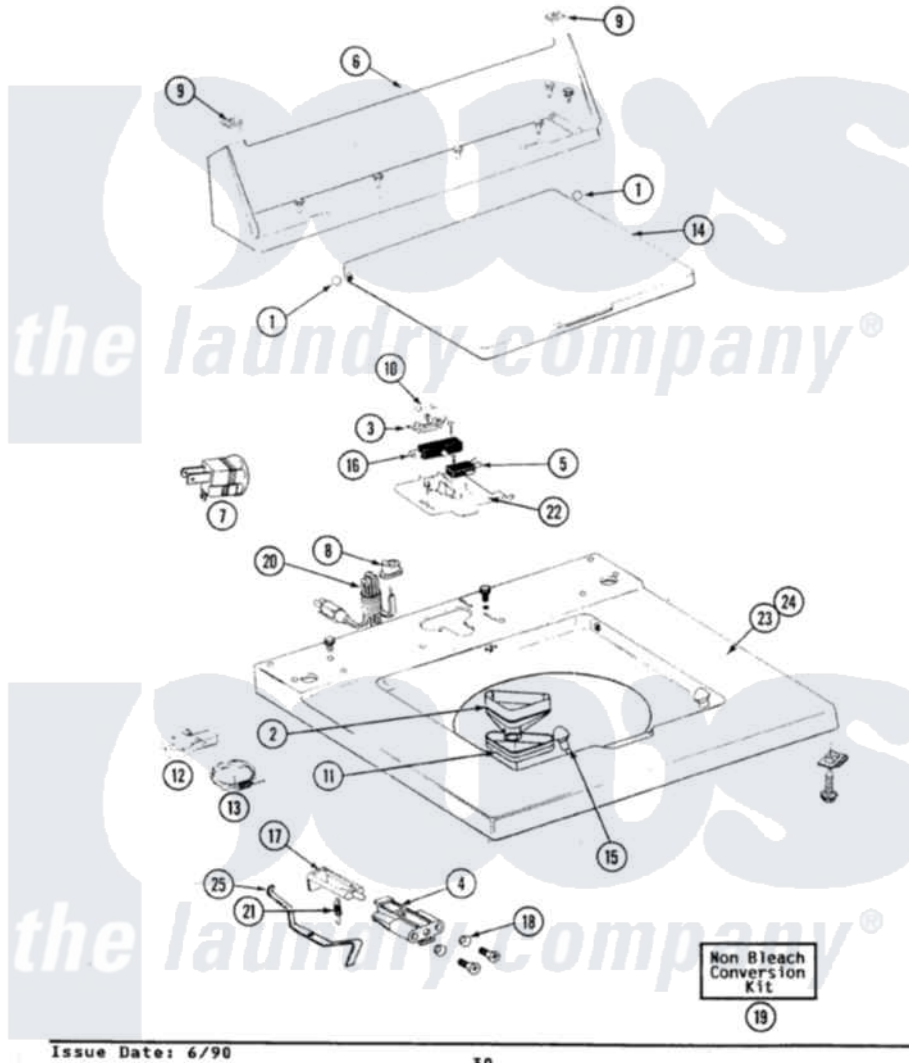

Maytag LAW7500AAW 05 - TOP

SECTION: TOP COVER, CONSOLE & LID SWITCH
 MODEL: ALL MODELS

Maytag Residential Maytag LAW7500AAW Washer Parts Parts Diagram 05 - TOP
 Click on the part number to view part

Item	Original Part Number	Replaced By	Status	Part Description
1	211726			Hinge, Ball Lid
2	215577			Bleach Inlet White
3	207167			Block, Fuse
"	215705	Y311711		Screw, Fuse Block
4	910182	25-7809		Screw, No.6-20 1/2 Flthd Torx
"	214279	204968		Plunger And Bracket Assembly--W
5	207166			Switch, Check
"	22001352			Screw, Check Switch
6	205635			Console
"	211294	90767		Screw, 8A X 3/8 HeX Washer Head Tapping
"	Y313559			Screw
7	Y201808			Converter
8	211881			Grommet, Cord Part Not Used-Gas Models Only
9	215075			Fastener, Control Panel To Console

10	207168	22001682	Switch Assembly, Lid W/4amp Fuse
11	214436		Gasket
12	301548		Clamp, Ground Wire
13	311155		Ground Wire And Clamp
14	216073		LID (WHITE)
15	212716		Bumper, Lid
16	205415	279347	Switch-Lid
"	213501		Screw, No.6-20 X 1-1/8 Inch
17	215700	Not Available	LID SWITCH PLUNGER
18	211500		Washer, Bracket To Top Cover
19	205997		Non-Bleach Conversion Kit
20	204590		Cord, Power
"	210186	3370225	Screw
21	213720		Spring, Lid Switch
22	207159	489355	Screw, 8 X 1/2
"	Y215699	22001678	Bracket, Switch And Fuse
23	210186	3370225	Screw
"	204445		Screw And Fastener Assembly
"	207170		Top Cover
24	210186	3370225	Screw
"	204445		Screw And Fastener Assembly
25	215704		Lever, Unbalance