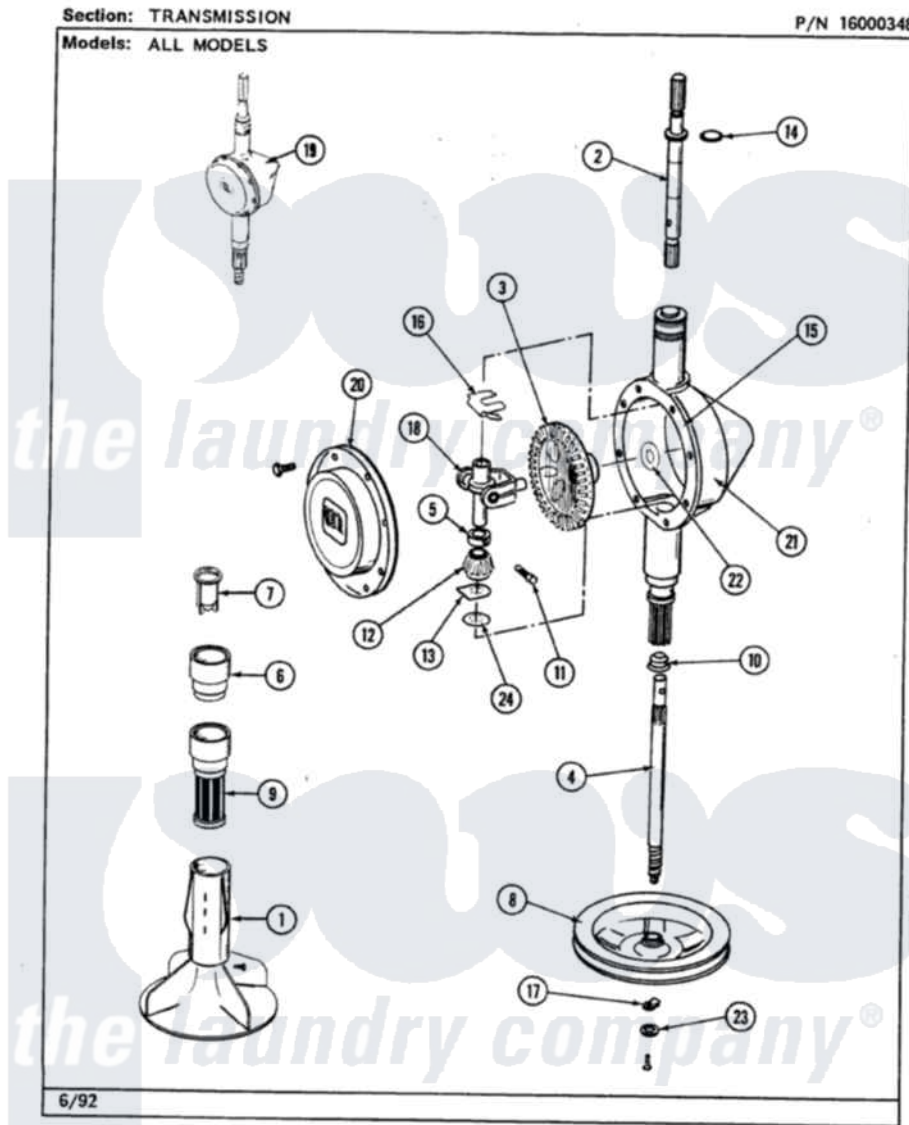

Maytag LAW7500AAW 06 - TRANSMISSION

36

Maytag [Residential Maytag LAW7500AAW Washer Parts](#) Parts Diagram 06 - TRANSMISSION
 Click on the part number to view part

Item	Original Part Number	Replaced By	Status	Part Description
1	206478		Not Available	SCREW & WASHER FOR AGITATOR
"	207538			Agitator W/Lock Screw
2	207153	6-2097820		Kit- Shaft
3	206713	6-2067130		Gear- Beve
4	215411	12001451		Ctr Shaft W/Collar Andkeeper-Sha
5	215415		Not Available	COLLAR, LOWER
6	215721			Dispensing Cap
7	215733			Dispensing Cup
8	211059	6-2301530		Pulley
9	Y207427			Lint Filter Shallow
10	206602	207843		Lip Seal Repair Kit
11	Y206629			Pin, Collar
12	215401	W10221114		Pinion
13	215395			Plate, Clutch
14	210690			Seal, Rubber

15	Y058700	675652	Adhesive
16	215581		Spring, Agitator Shaft
17	211375	681582	Screw
"	211089		Lug, Stop Pulley
18	206685	6-2066850	Yoke
19	206708	6-2097790	Transmison
20	206628		Cover, Transmission
"	215417	Not Available	SCREW, TRANSMISSION COVER
21	206625	6-2097790	Transmison
22	215394		Washer, Bevel Gear
23	211090	22003555	Washer, Stop Lug
24	211483	6-2114830	Washer- SP