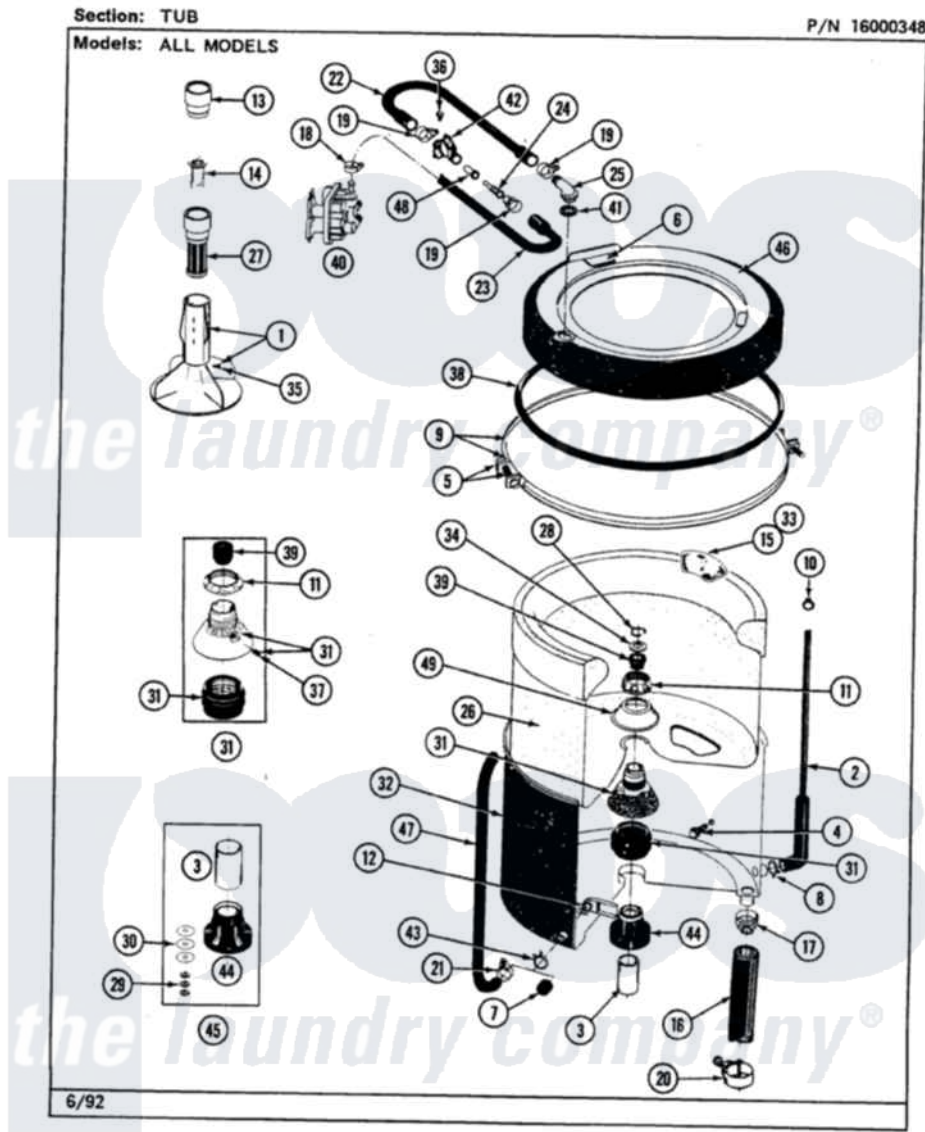

Maytag LAW7500AAW 07 - TUB

34

Maytag Residential Maytag LAW7500AAW Washer Parts Parts Diagram 07 - TUB

Click on the part number to view part

Item	Original Part Number	Replaced By	Status	Part Description
1	207538			Agitator W/Lock Screw
2	212942	22001619		Tube, Water Level Switch
3	211130			Bearing Liner, Tub Bearing
4	200744	W10175939		Bolt
"	205254	W10175938		Bolt
5	205529			Nut And Bolt Kit For Tub Clam
6	215232			Bumper, Unbalance
8	211641			Clamp, 1-1/16"
9	200846			Clamp - Tub Cover
10	410296	596669		Clamp, Manifold
11	211047	6-2110472		Nut- Clamp
12	214434			Spout, Deflector
13	215721			Dispensing Cap
14	215733			Dispensing Cup
15	207219			Filter, Self-Cleaning
16	Y212989			Hose, Outer Tub To Pump

17	200900	616099	Clamp
18	201575		Clamp, Hose
19	202515	596669	Clamp, Manifold
20	202574	3367052	Clamp, Hose
21	205161	489503	Clamp
22	Y215234		Hose, Injector Fill
23	213013		Hose, Injector
24	213015		Nozzle, Injector
25	215235		Tube, Injector
26	207830	Not Available	INNER TUB W/PLUG
27	Y207427		Lint Filter Shallow
28	Y015667		Retaining Ring
29	Y054867		Washer, Lock
30	211100		Washer, Outer Tub
31	204012	6-2095720	Mounting S
32	205486	Not Available	PART NOT USED
33	215980		Plug, Filter Hole
34	Y015666		Washer, Retaining -
35	206478	Not Available	SCREW & WASHER FOR AGITATOR
36	312620		Screw, Sems
37	211618	22001423	Set Screw, Mounting Stem
38	211232		Seal, Tub Cover
39	Y0A4298	6-0A57420	Seal- Agitator
40	205613		Water Valve
41	215233		Seal For Injector Tube
42	215447		Sleeve For Injector
43	214739	596669	Clamp, Manifold
44	200824	6-2040130	Tub Bearin
45	204013	6-2040130	Tub Bearin
46	206380	Not Available	COVER, TUB
47	214495		Tube, Inlet To Tub
48	213016	216201	Nozzle
49	211210		Washer, Clamping Nut