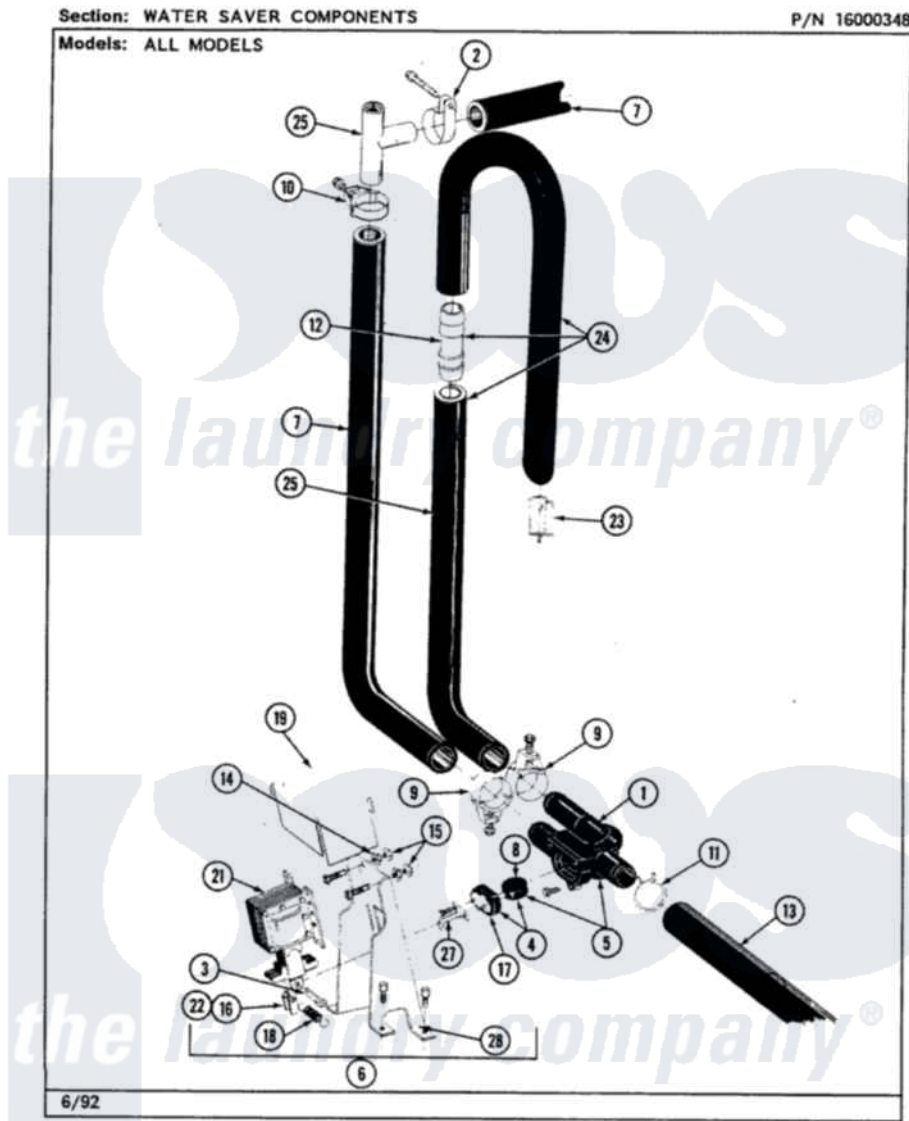

Maytag LAW7500AAW 08 - WATER SAVER COMPONENTS

44

Maytag Residential Maytag LAW7500AAW Washer Parts Parts Diagram 08 - WATER SAVER COMPONENTS
Click on the part number to view part

Item	Original Part Number	Replaced By	Status	Part Description
1	Y310842	8182296		Screw, Agitator
"	204313			Body For Diverter Valve
2	211448			Clamp
3	052366			Cotter Key, 1/8 X 7/8
4	204316			Diaphragm And Arm
5	214332	90767		Screw, 8A X 3/8 HeX Washer Head Tapping
"	202504			Diverter Valve Cover/Flapper
6	201168			Diverter Valve
7	211704			Hose, Drain
8	211083			Flapper
9	200461	285655		Clamp, Hose
10	200908	285655		Clamp, Hose
11	202574	3367052		Clamp, Hose
12	211111	16272		Connector, Straight
13	211518			Hose
14	052690		Not Available	HEX. NUT, No.10-32

15	Y311426	3400029	Nut, Adapter Plate
16	213855		Pin, Pivot
17	213856	Not Available	RETAINER
18	211085		Return Spring
19	211388	Not Available	SHIELD
20	201112	76660	Break-Sphn
21	200806		Solenoid
"	Y054810	67006380	Screw, Center Hinge
22	211087		Solenoid Link
23	212056		Strainer
24	200736		Suds Return Hose
25	211171		Suds Return Hose-Lower
26	211170		Suds Hose, Upper
27	911266	Not Available	SCREW, STRAINER TO PUMP
"	200828		Valve Arm Assembly
28	211516		Valve Bracket
"	910091	3370225	Screw