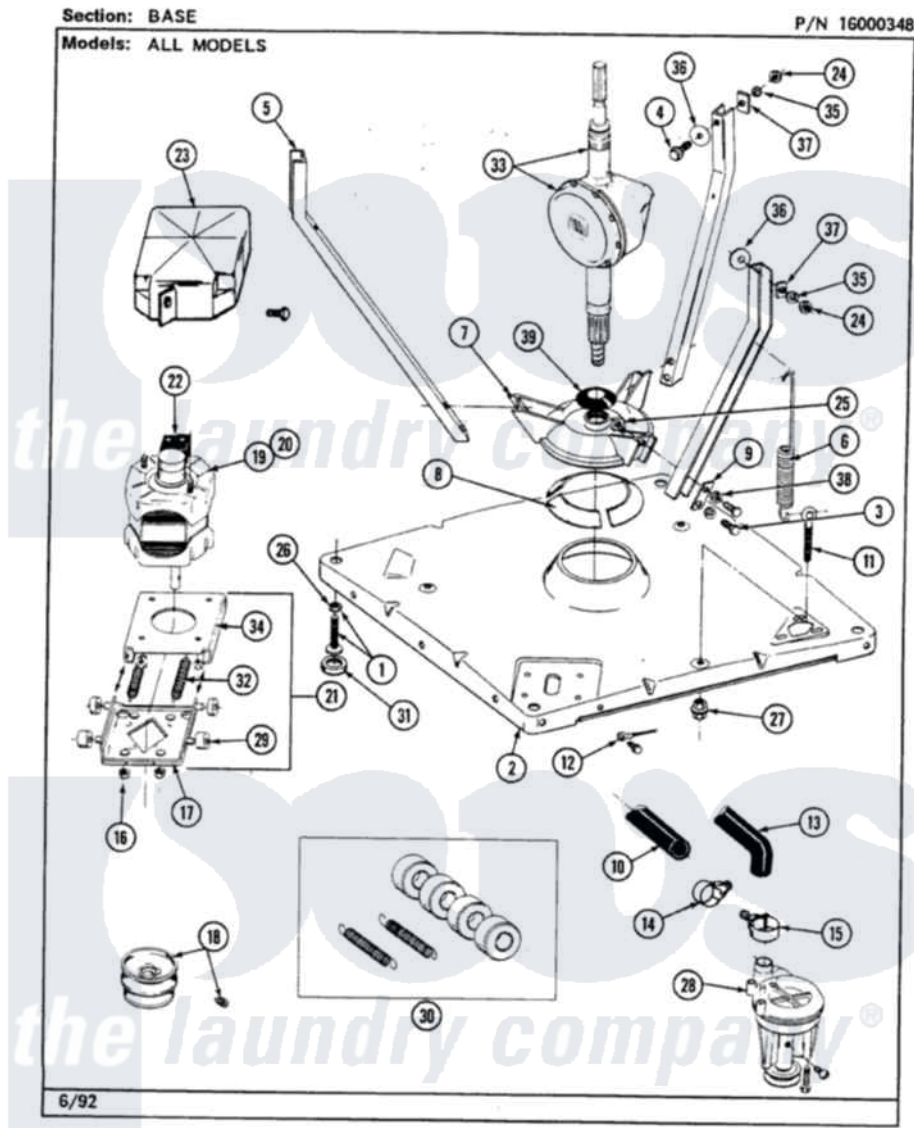

Maytag LAW7500ABL 01 - BASE

38

Maytag [Residential Maytag LAW7500ABL Washer Parts](#) Parts Diagram 01 - BASE
 Click on the part number to view part

Item	Original Part Number	Replaced By	Status	Part Description
1	Y302699	22003428		Leg, Adjustable
2	203274			Base With Damper Pads
3	Y015627			Screw- Hex
4	205254	W10175938		Bolt
"	200744	W10175939		Bolt
5	213100		Not Available	PART NOT USED
6	213054			Centering Spring - 3 Used
7	203725			Damper W/Bolt And Clip
8	203956			Damper Pad Kit
9	213073			Washer, Double Brace
10	214767	22001448		Hose, Pump
11	213120	216416		Bolt, Eye/Centering Spring
12	210186	3370225		Screw
"	204807			Ground Wire, Supp. Plte To Top Cover
13	Y212989			Hose, Outer Tub To Pump
14	200461	285655		Clamp, Hose

15	202574	3367052	Clamp, Hose
16	Y311426	3400029	Nut, Adapter Plate
17	205908		Motor Mount Assembly
18	200816	6-2008160	Pulley- MO
"	Y053241		Set Screw, Motor Pulley
19	201805	12002351	Motor-Drve
21	205999		Motor Mount Assembly
22	205134	Not Available	MOTOR EXTERNAL START SWITCH
"	205131		Switch, Motor External Start
"	205133	Not Available	(PROD. IDNo. 2-1664-8 & 2-5463)
"	206504		Motor External Start Switch
"	206505	Not Available	PROD. No.201664-15, & No.205463-3.
"	205132	Not Available	SWITCH, MOTOR EXTERNAL START No.201664-14,205463-4 & 201800-4
23	213121	3400111	Screw, 12-14 X 5/8
"	215098		Shield, Motor
24	Y052734		Nut, Carrage Bolts And Bracket
25	Y052785		Nut, Brace To Damper
26	210385		Lock Nut For Adjustable Leg
27	211949		Nut, Adjustment Eyebolt
28	202203	6-2022030	Pump As Pa
"	211880		Screw, HeX Head No.10 X 1/2 Inc
"	Y015408	22003235	Screw, Bearing Insert
29	204998	205000	Roller And Spring Kit 4+Spr
30	205000		Roller And Spring Kit 4+Spr
31	210684		Foot, Adjustable Leg
32	202718		Springs, Tension
33	206708	6-2097790	Transmison
34	214956		Motor Mount Assembly
35	Y054867		Washer, Lock
36	211100		Washer, Outer Tub
37	212979	Not Available	WASHER, TUB BRACE
38	911852	486009	Lockwasher
39	211028	22001586	Deflector, Water