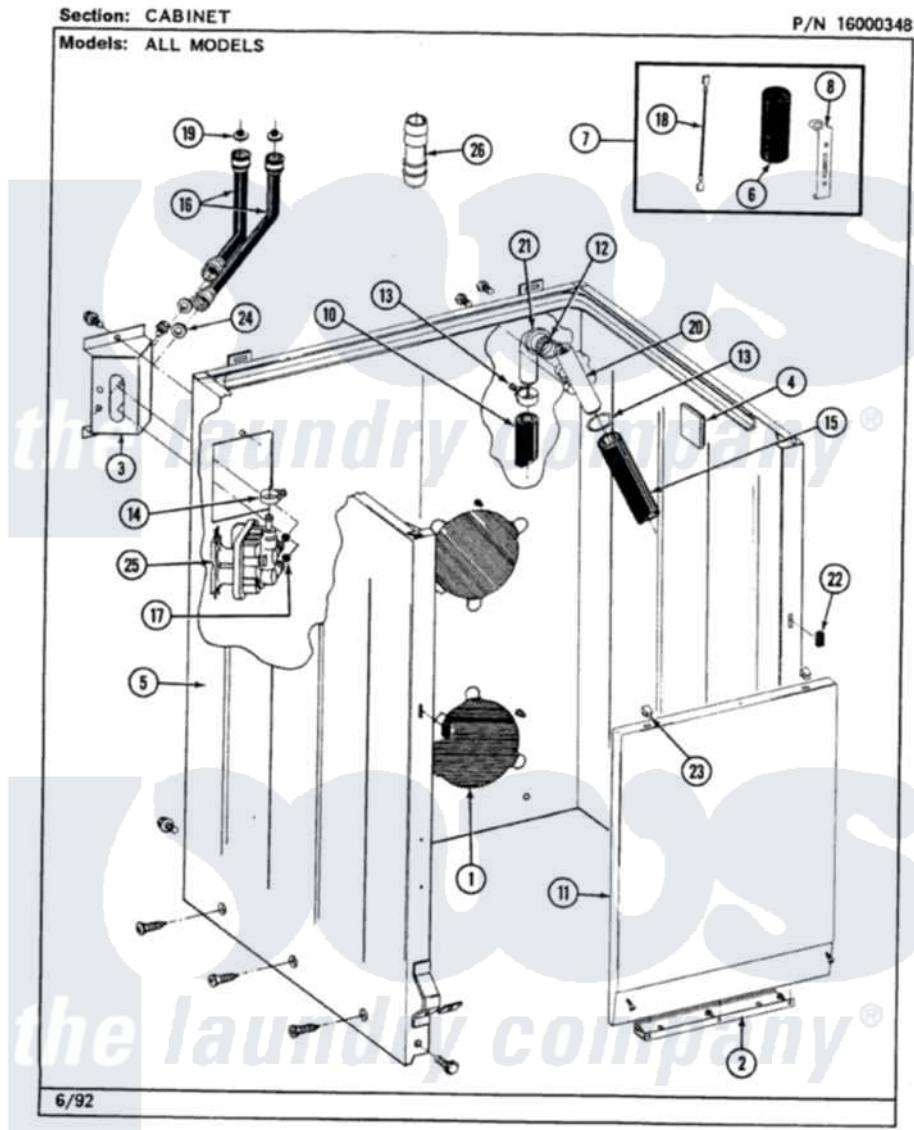

Maytag LAW7500ABL 02 - CABINET

30

Maytag Residential Maytag LAW7500ABL Washer Parts Parts Diagram 02 - CABINET
 Click on the part number to view part

Item	Original Part Number	Replaced By	Status	Part Description
1	211878		Not Available	PLATE, ACCESS
"	211294	90767		Screw, 8A X 3/8 HeX Washer Head Tapping
2	213846			Guard, Belt
"	211294	90767		Screw, 8A X 3/8 HeX Washer Head Tapping
3	212276	W10116760		Screw
"	214812	22002361		Bracket, Water Valve
4	215058			Pad, Cabinet Bumper
5	203319L		Not Available	(ALMOND)
"	204439			Screw And Fstner Assembly
"	213122	27001200		Screw
"	213121	3400111		Screw, 12-14 X 5/8
"	213007			Xfor Cabinet See Cabinet, Back
6	Y200832			Capacitor
7	206103			Capacitor Kit

8	211149		Clip, Capacitor
9	202861	202860	Inlet Hose Assembly
10	216017		Hose, Drain
"	Y059149		(7/8" I.D. CARTON OF 50 FT.)
11	212998L		Not Available FRONT PANEL-ALMOND
12	214765		Gasket, Siphon Break
13	200908	285655	Clamp, Hose
14	201575		Clamp, Hose
15	214767	22001448	Hose, Pump
16	202860		Inlet Hose Assembly
"	200672	76314	Hose, Inlet 6 Ft. Hose With Elbow
17	214337	96160	Screen
18	203237		No. 17 Wire With Terminal
19	200961	12001413	Strainer And Washer Kit
20	206638		Siphon Break
"	Y014874		Screw, Idler Arm And Sleeve
21	Y216016	W10116738	Elbow
22	214376	22002331	Spacer, Front Panel
23	212982	22001650	Fastener, Spring
24	Y013783		Washer, Inlet Hose
25	205613		Water Valve
"	212276	W10116760	Screw
26	Y216015		Coupling, Hose